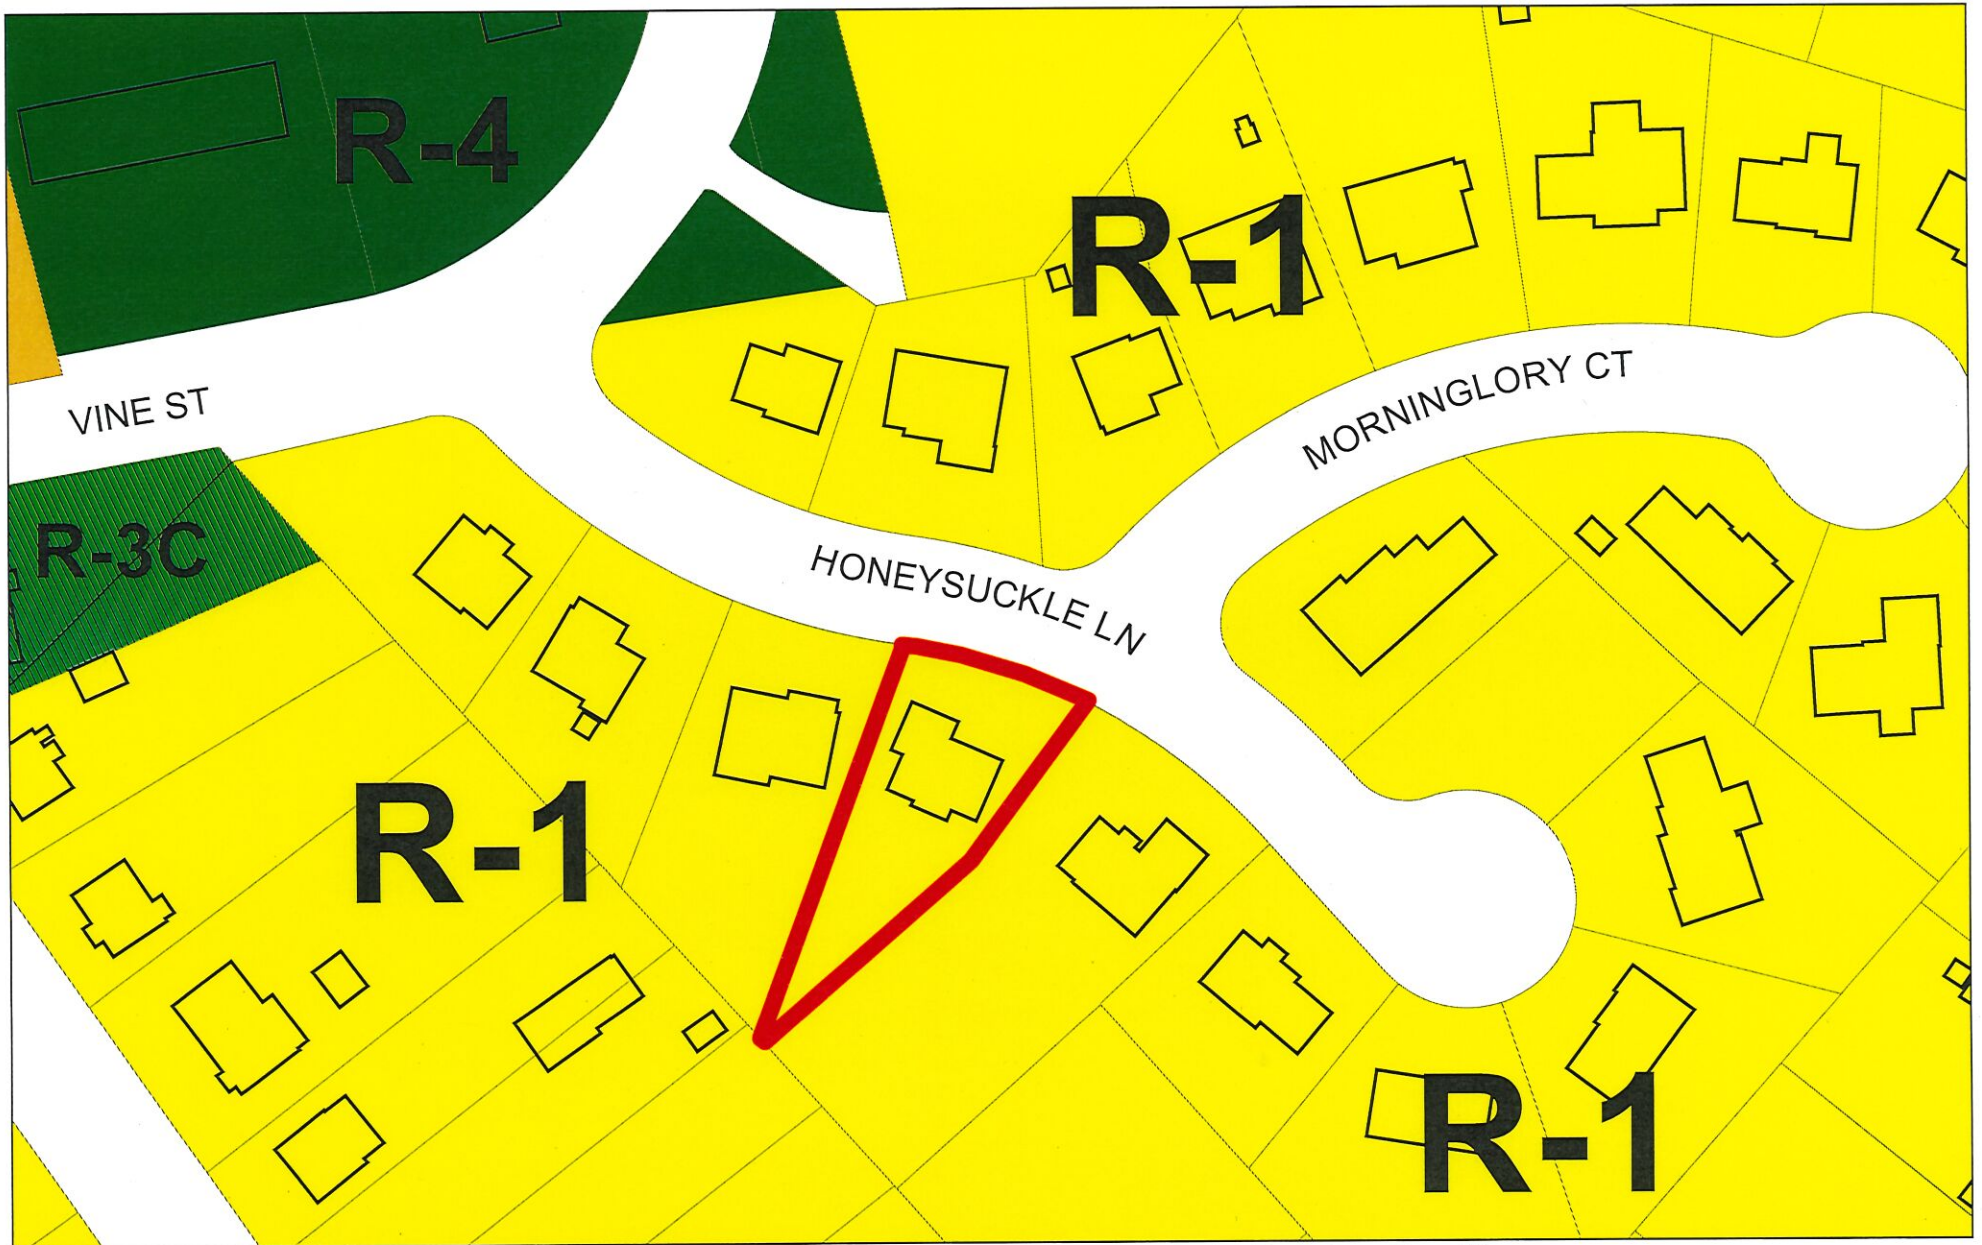

SITE

CITY OF HARRISONBURG
Special Use Permit
817 Honeysuckle Lane
Short-Term Rental in the R-1,
Single-Family Residential District
Tax Map Parcels: 28-O-4
+/- 10,220 sq. ft.

1 inch = 4,000 feet

817 Honeysuckle Lane (TM 28-O-4)
Special Use Permit to allow
Short-Term Rental in R-1