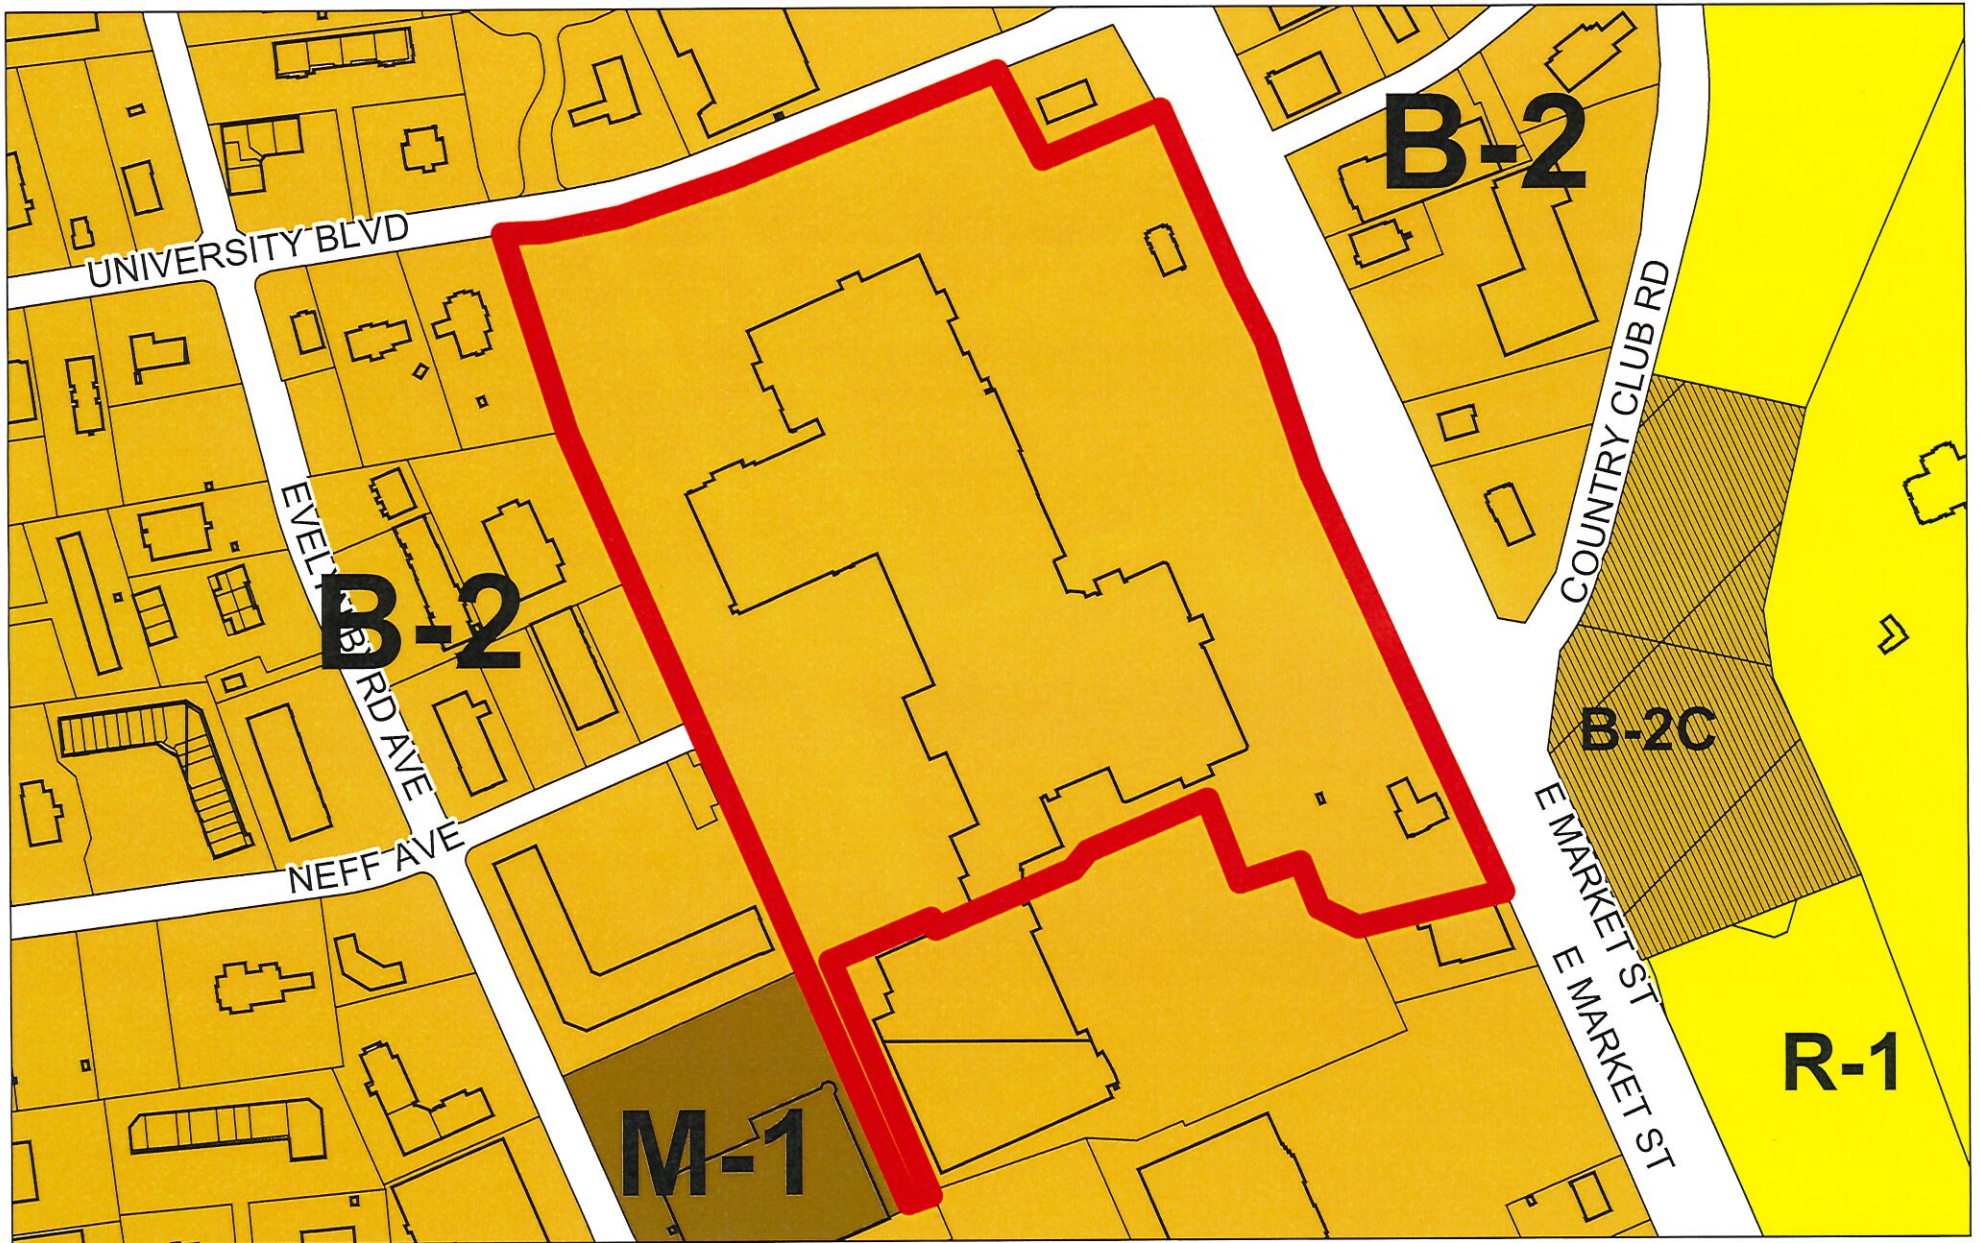

SITE

CITY OF HARRISONBURG
Preliminary Plat
1915, 1925, 1945 & 2005 East
Market Street
Tax Map Parcel: 78-C-3
+/- 38.77-acres

1 inch = 4,000 feet

Preliminary Plat - SM Valley Mall
1915, 1925, 1945 & 2005 East Market Street
Tax Map Parcel 78-C-3