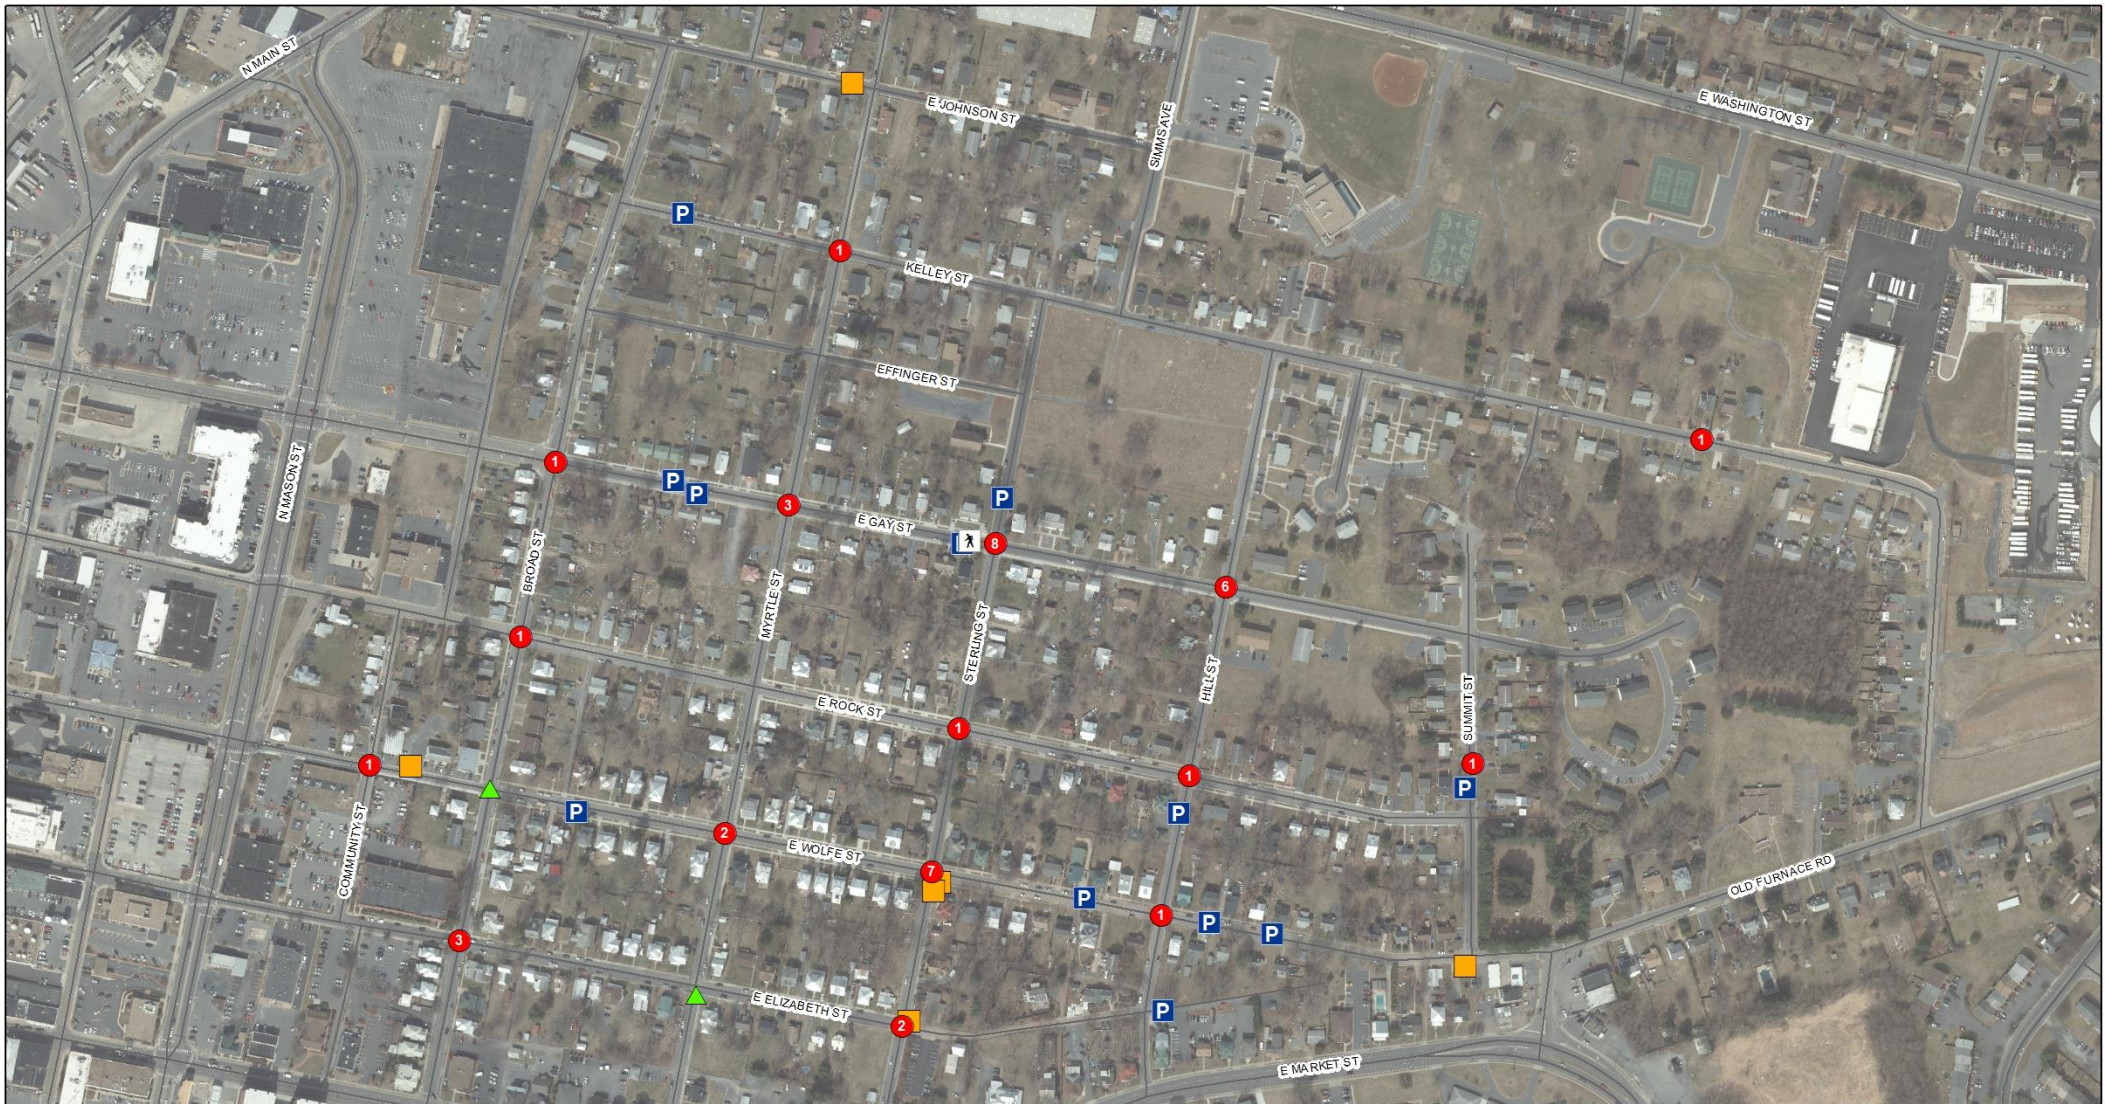

Northeast Neighborhood Traffic Calming Program

Traffic Study Results

February 21, 2018

Northeast Neighborhood
Neighborhood Traffic Calming Program
Neighborhood Boundary

Legend

- # Angle
- Pedestrian
- P Parked Car
- Run Off Road
- ▲ Sideswipe

Note - the angle crashes include a label for the number of crashes at that spot. Otherwise, each symbol represents one crash.

Northeast Neighborhood
 Neighborhood Traffic Calming Program
 Crash History
 2014-2016

Legend

- EB ● NB
- WB ● SB

Northeast Neighborhood
 Neighborhood Traffic Calming Program
 Counter Locations

Northeast Neighborhood
 Neighborhood Traffic Calming Program
 Traffic Study Results

Northeast Neighborhood
Neighborhood Traffic Calming Program
Proposed Streets for Traffic Calming