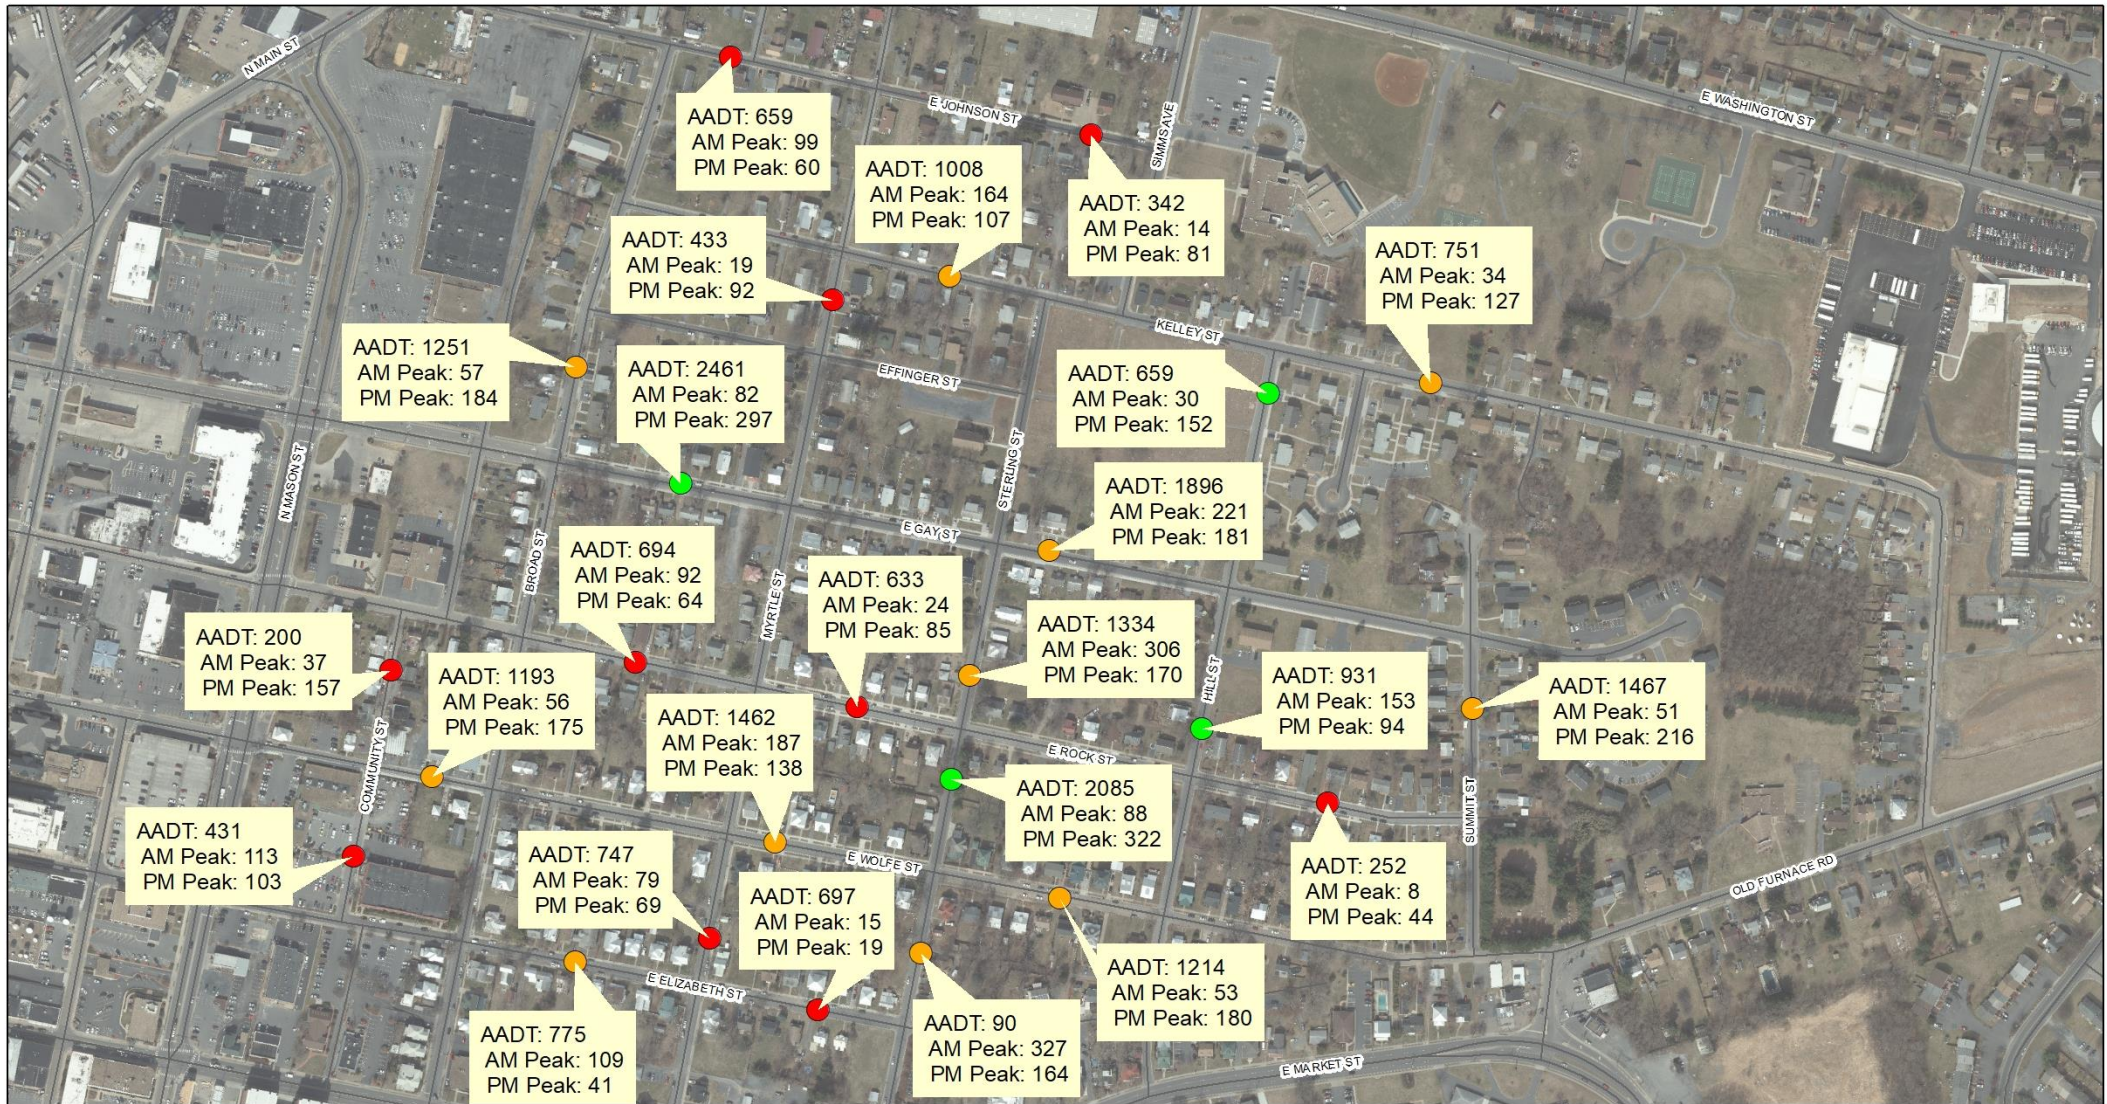

Northeast Neighborhood Traffic Calming Program

Traffic Study Results

February 21, 2018

Northeast Neighborhood
Neighborhood Traffic Calming Program
Neighborhood Boundary

Legend

- # Angle
- Pedestrian
- P Parked Car
- Run Off Road
- ▲ Sideswipe

Note - the angle crashes include a label for the number of crashes at that spot. Otherwise, each symbol represents one crash.

Northeast Neighborhood
 Neighborhood Traffic Calming Program
 Crash History
 2014-2016

Legend

- EB ● NB
- WB ● SB

Northeast Neighborhood
 Neighborhood Traffic Calming Program
 Counter Locations

Northeast Neighborhood
 Neighborhood Traffic Calming Program
 Traffic Study Results

Northeast Neighborhood
Neighborhood Traffic Calming Program
Proposed Streets for Traffic Calming