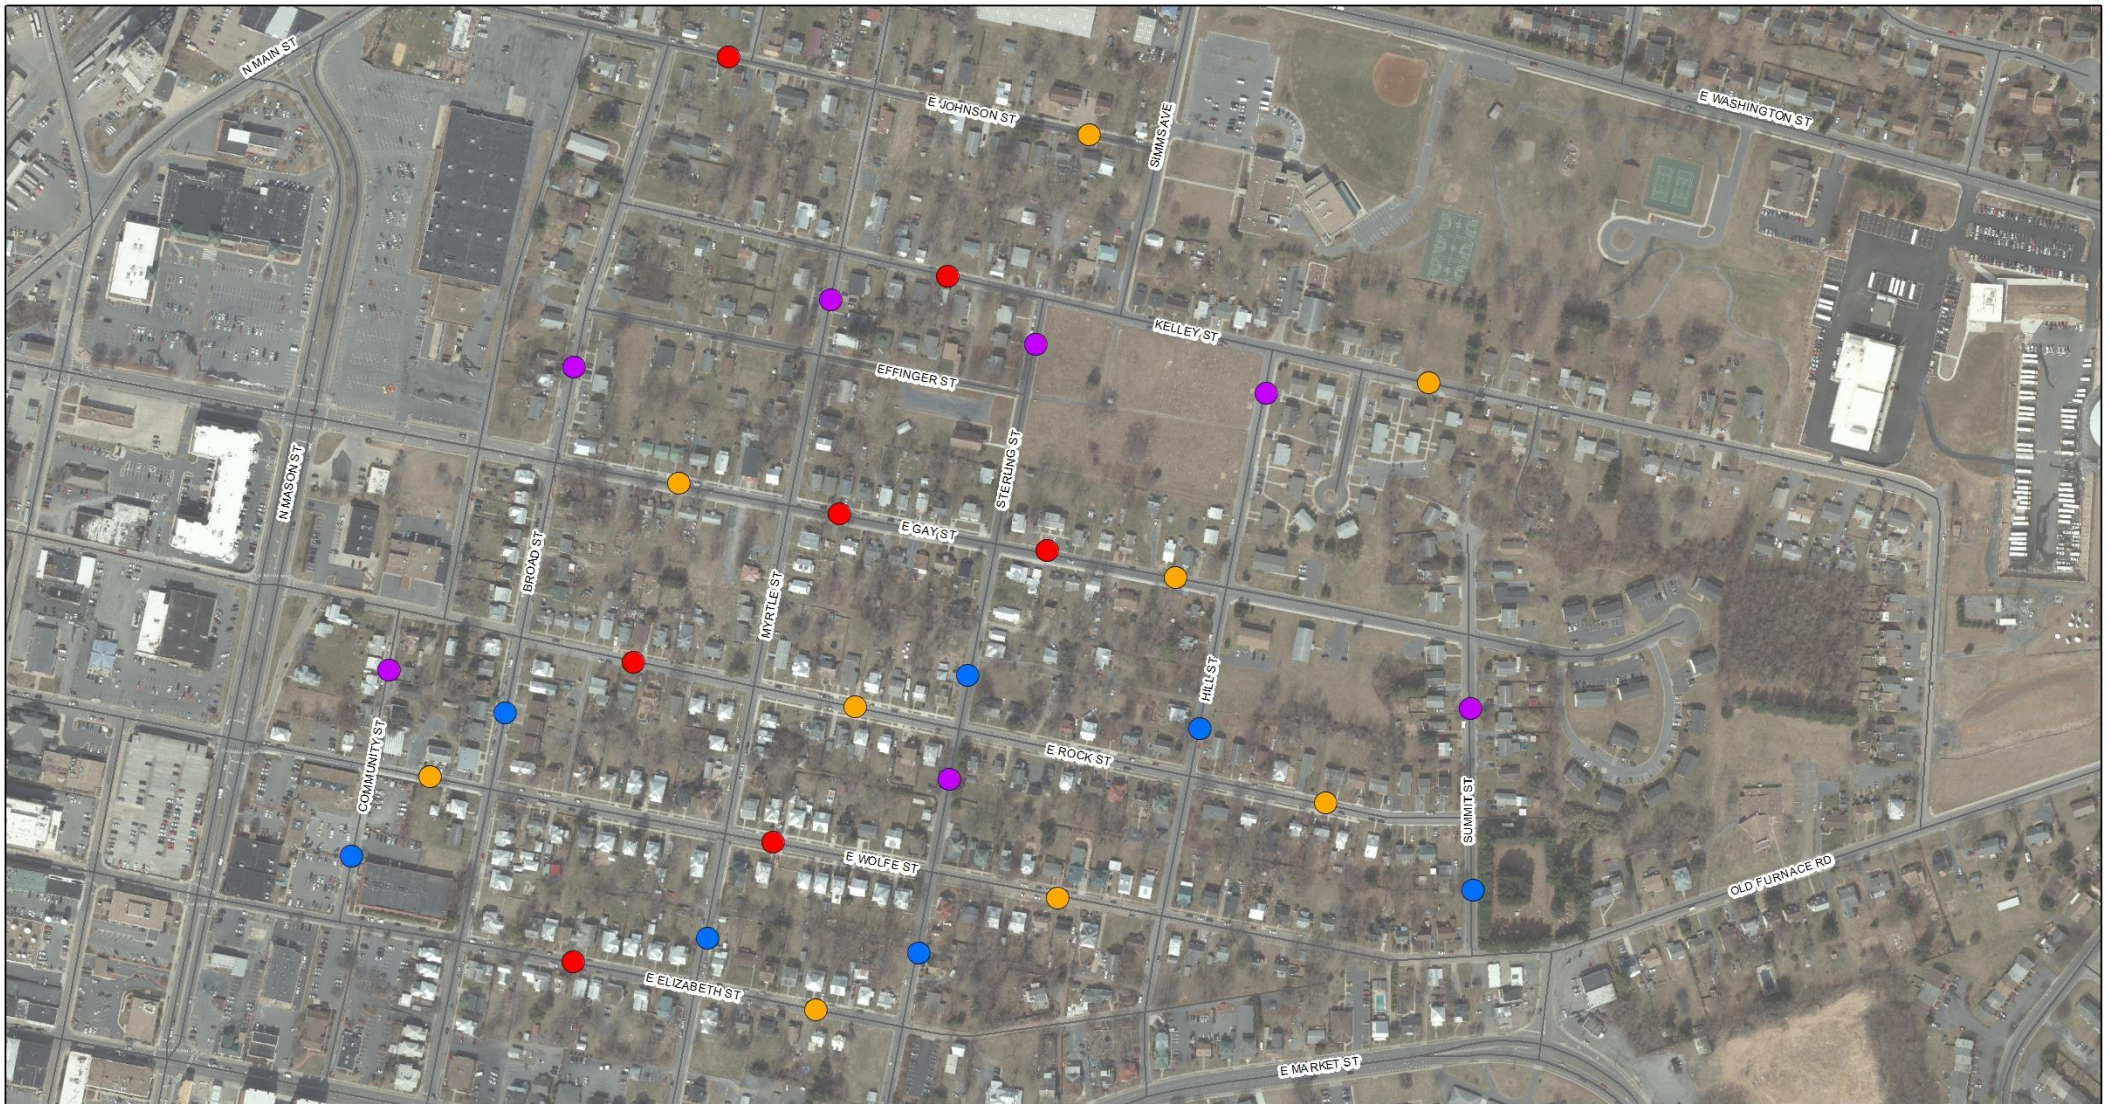

Northeast Neighborhood Traffic Calming Program

Traffic Study Results

February 21, 2018

Northeast Neighborhood
Neighborhood Traffic Calming Program
Neighborhood Boundary

Legend

- # Angle
- Pedestrian
- P Parked Car
- Run Off Road
- ▲ Sideswipe

Note - the angle crashes include a label for the number of crashes at that spot. Otherwise, each symbol represents one crash.

Northeast Neighborhood
 Neighborhood Traffic Calming Program
 Crash History
 2014-2016

Legend

- EB ● NB
- WB ● SB

Northeast Neighborhood
 Neighborhood Traffic Calming Program
 Counter Locations

Northeast Neighborhood
 Neighborhood Traffic Calming Program
 Traffic Study Results

Northeast Neighborhood
Neighborhood Traffic Calming Program
Proposed Streets for Traffic Calming