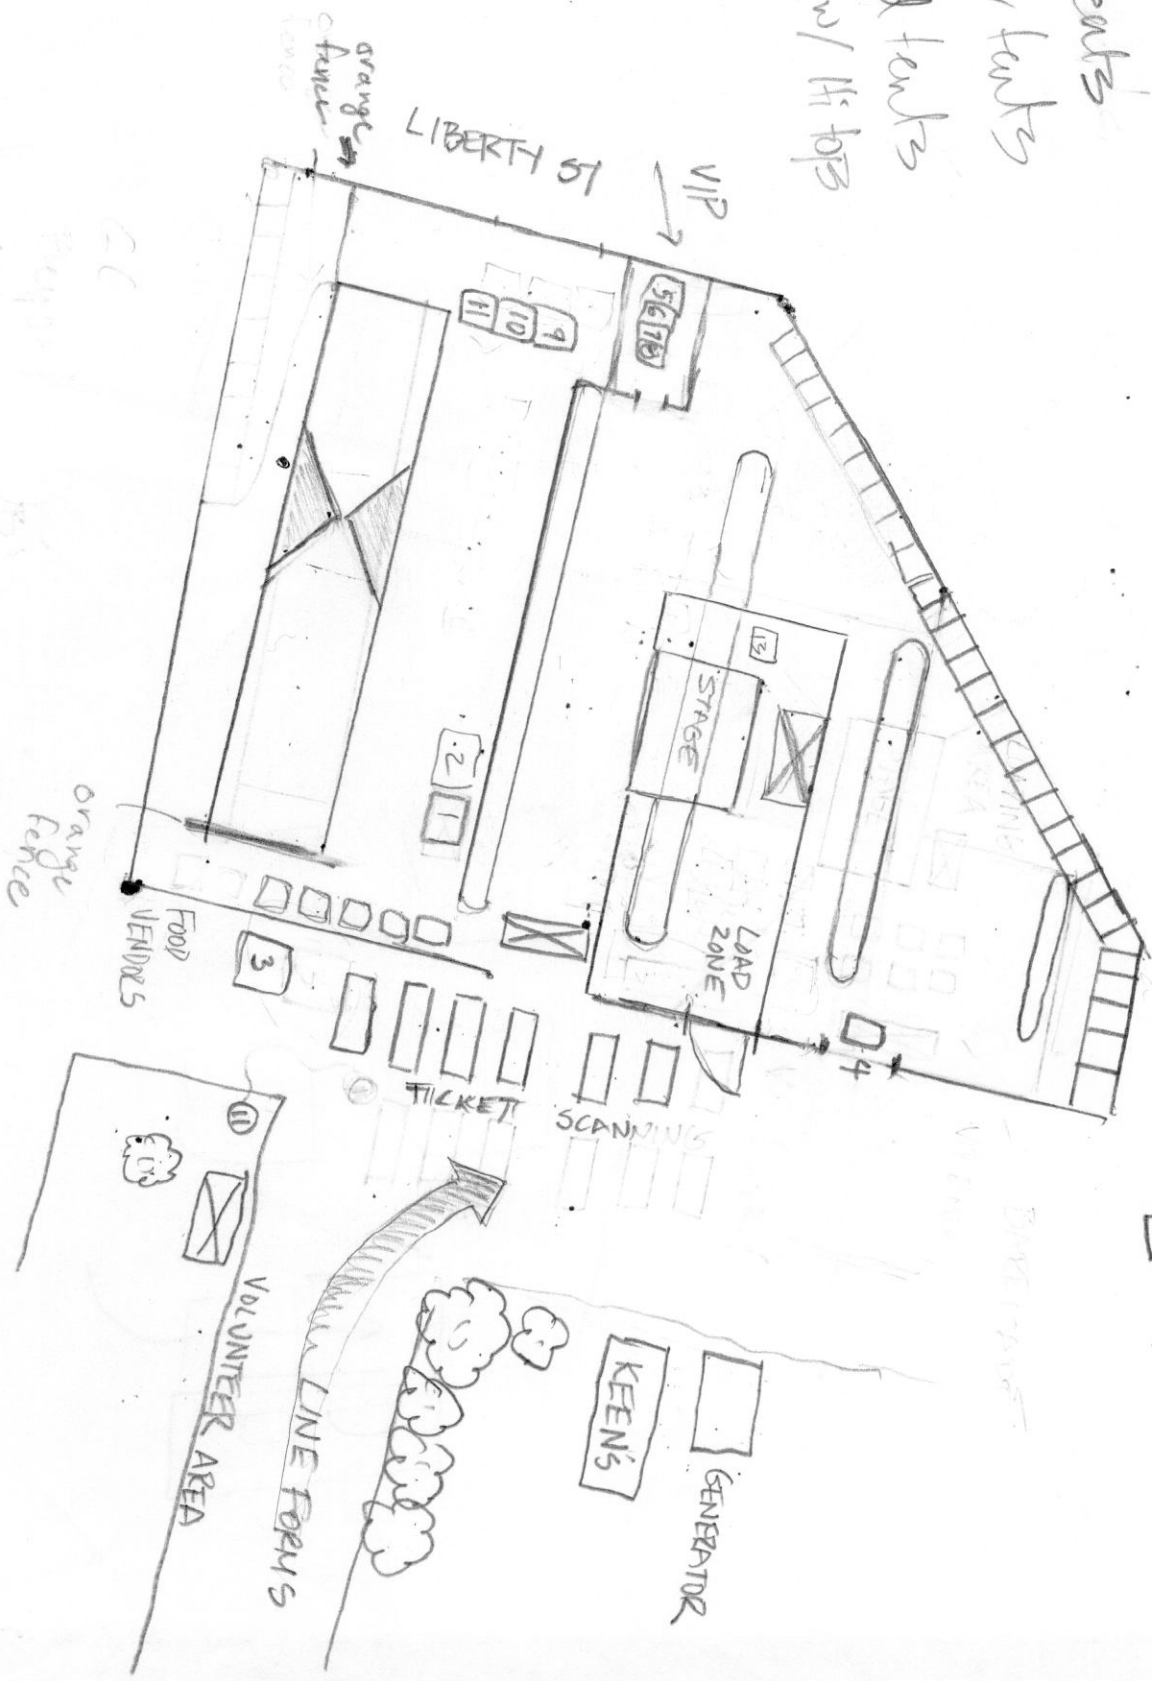

- 1 - Merch
- 2 - Water
- 3 - Tickets
- 4 - VIP entrance's
- 5-8 VIP Treats
- 9-11 cider tanks
- 12-13 band tanks
- 14-20 tanks w/ 14' top

V. 2 ends of field

- ☒ EAGLE CARPET TENTS (10x21)
- ⊙ POWER SOURCE
- 10' x 10' BEER TENTS

Orange fence

CC

VOLUNTEER AREA

LINE FORMS

KEEN'S
GENERATOR

TICKETS
SCANNING

LOAD ZONE

STAGE

LIBERTY ST

Orange fence

10' x 10' BEER TENTS

POWER SOURCE

EAGLE CARPET TENTS (10x21)