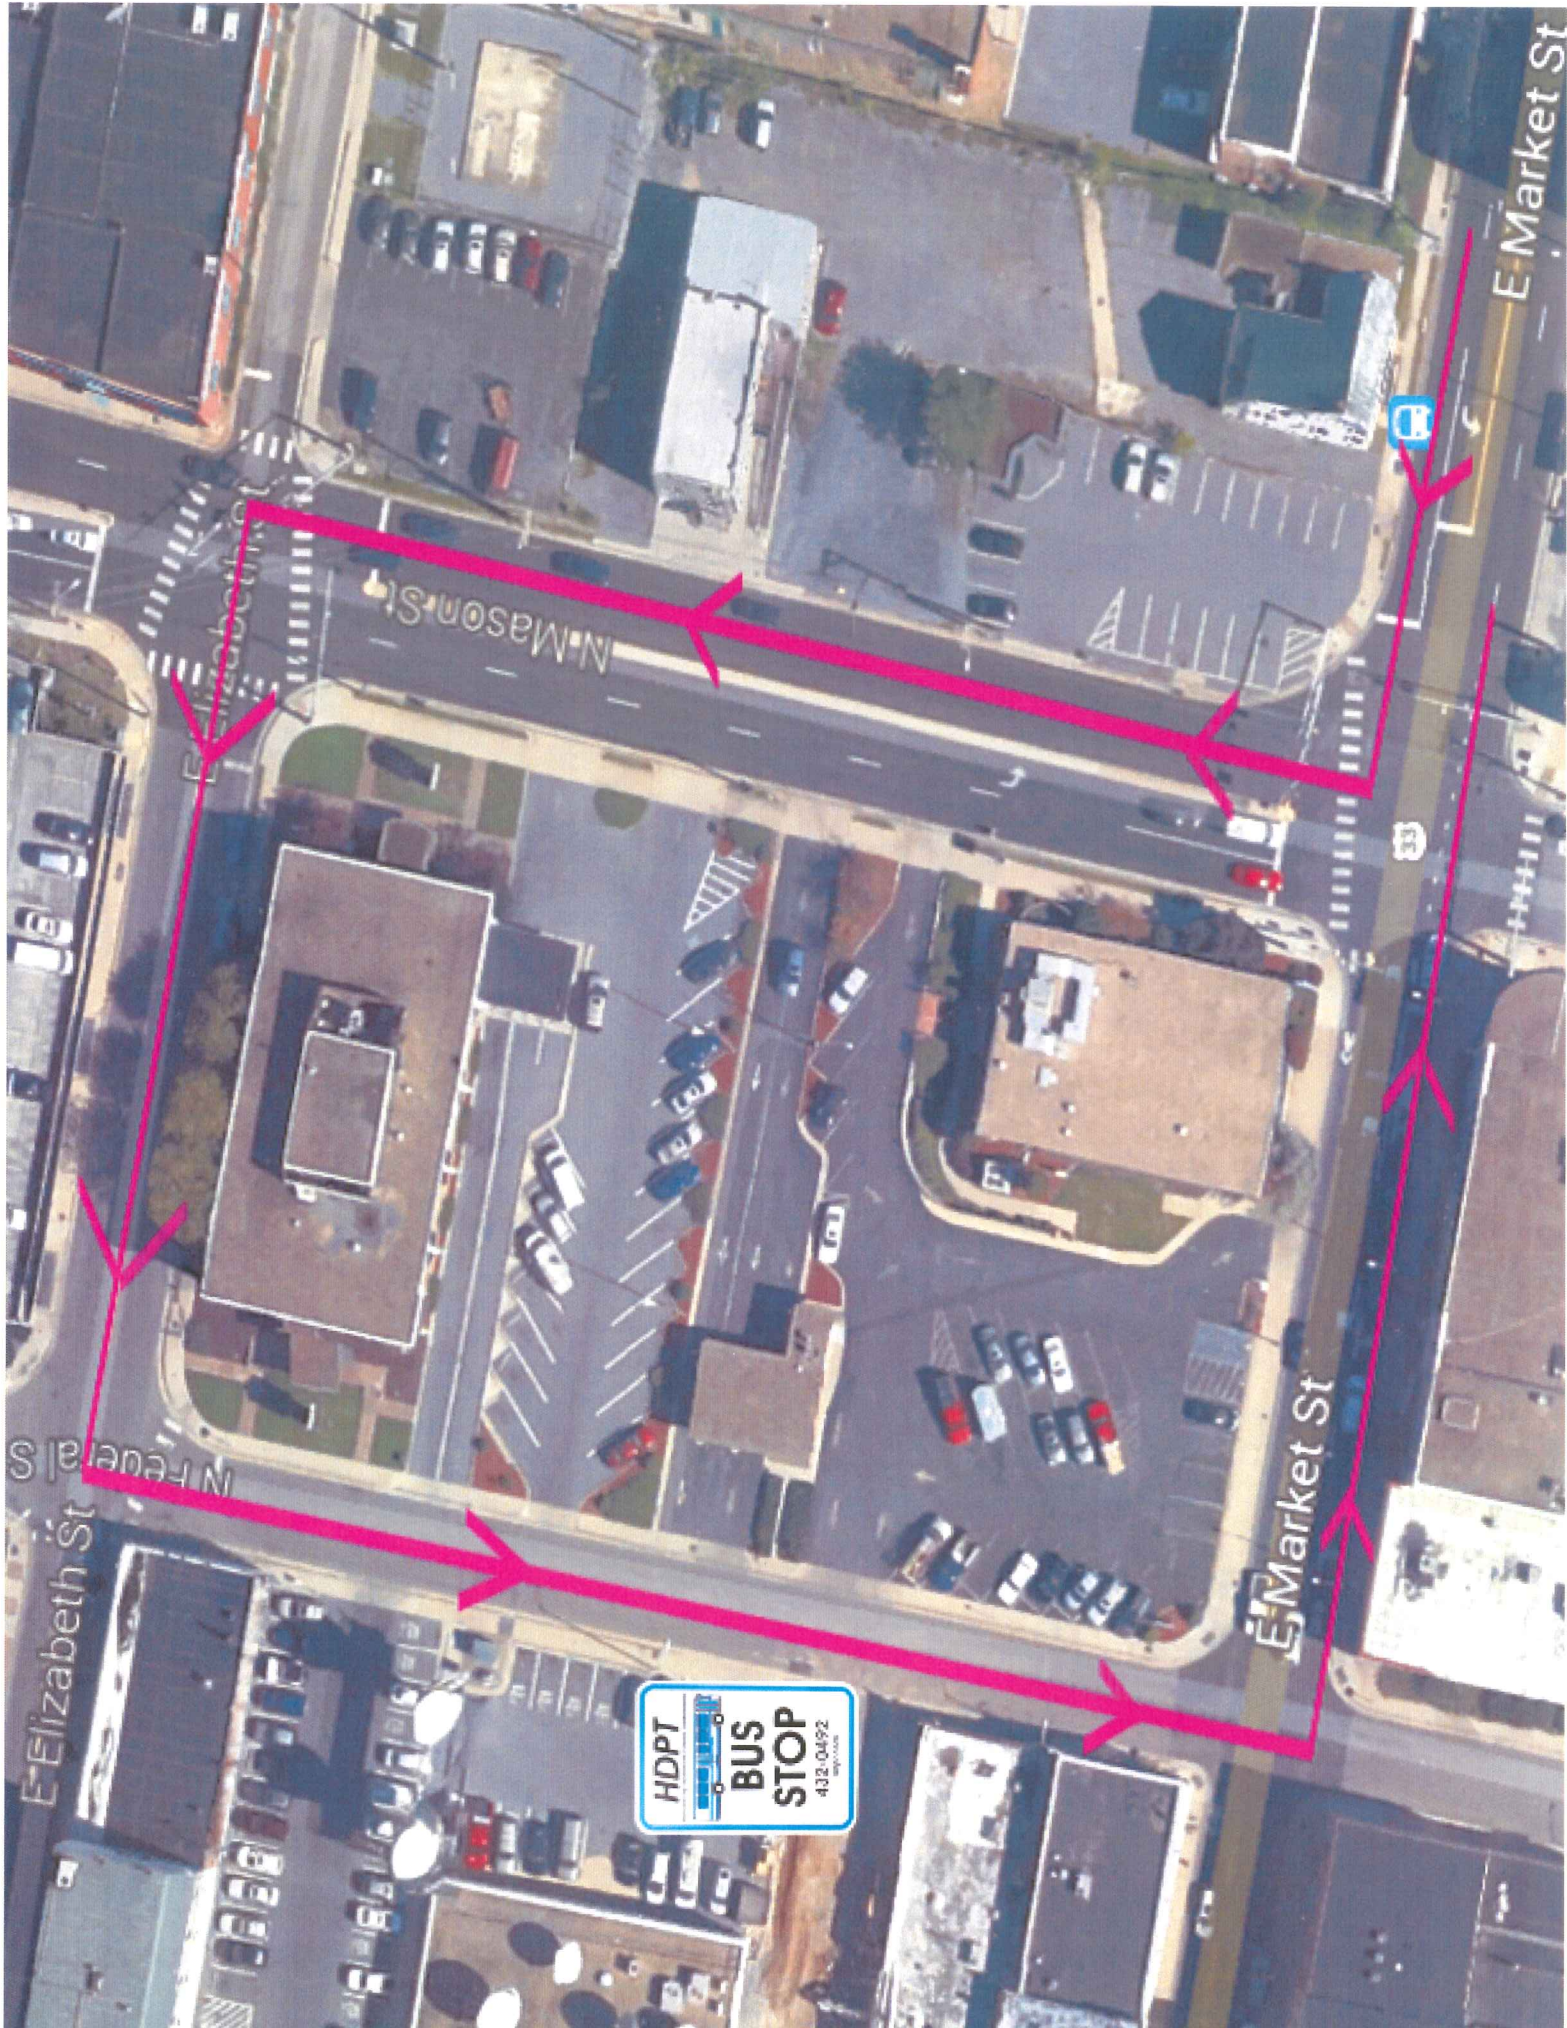

The route goes as follows:

Exiting From Campus along Duke Dr.

Turn Left onto Paul St.

Turn Right onto Martin Luther King Blvd.

Turn Left onto Reservoir

Turn Left onto US-33

Turn Right onto Mason St.

Turn Left onto Elizabeth St.

Turn Left onto Federal St.

Turn Left onto US-33

Turn Right onto Reservoir

Turn Right onto Martin Luther King Blvd.

Turn Left onto Paul St.

Turn Right onto Duke Dr.

E Market St

N Mason St

E Elizabeth St

33

E Market St

N Federal St

E Elizabeth St

HDPT
BUS STOP
432-0492