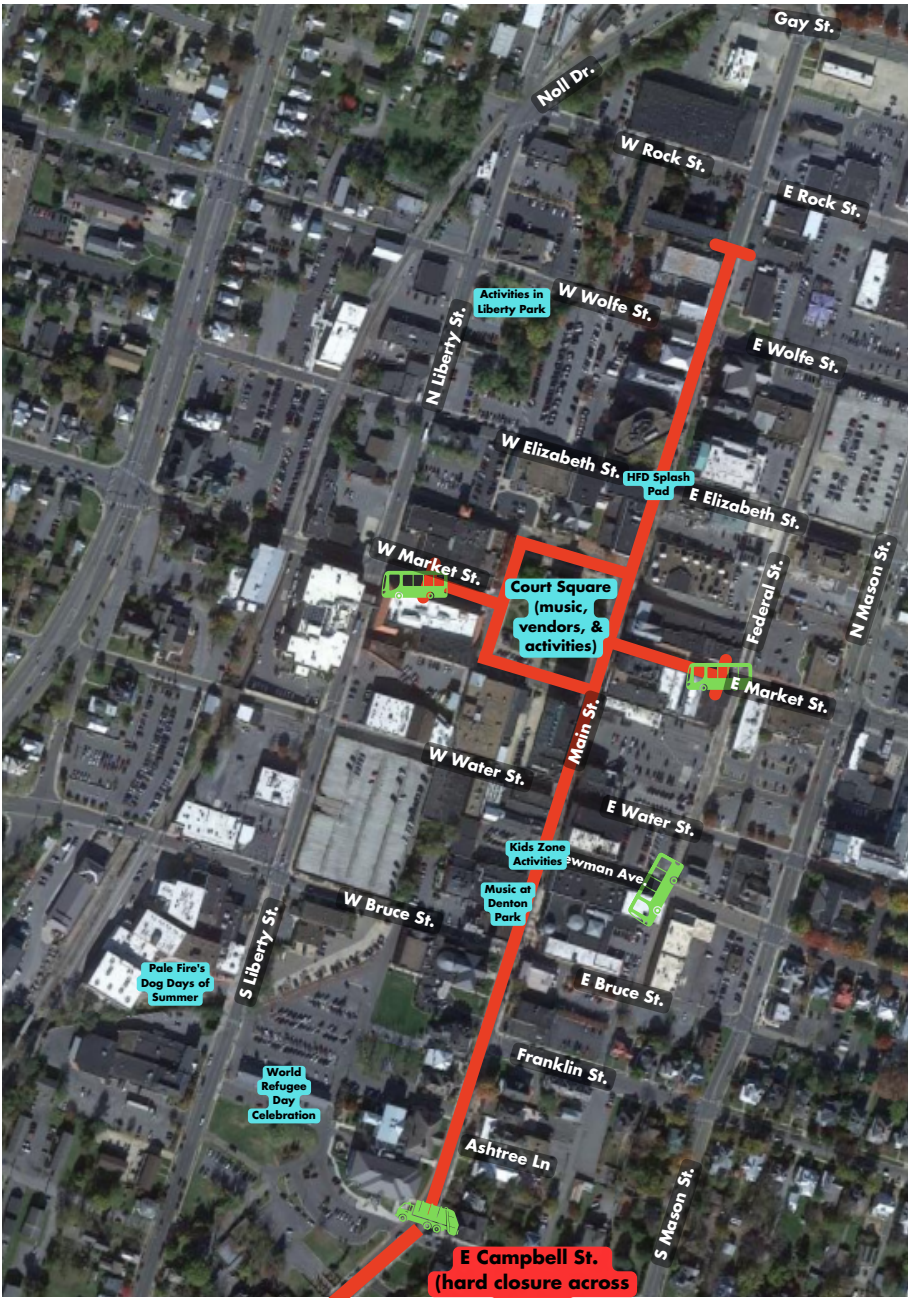

# 2023 Best.Weekend.Ever.

Kids Zone: 12 PM-5 PM

All other event components: 12 PM-6 PM

## ROAD CLOSURES

**Main Street: Campbell St. to Rock St.**

**10 AM - 7 PM**

(close right turn lane of MLK, hard closure at Campbell St., end of closure after Glen's Fair Price (Rock St.))

### Hard Closures:

**MLK Right turn lane-blocked**

**E Grant St.**

**Paul St.**

**E Campbell St. (hard closure across Main)**

# 2023 BWE Kid Zone/Farm Day Mapping