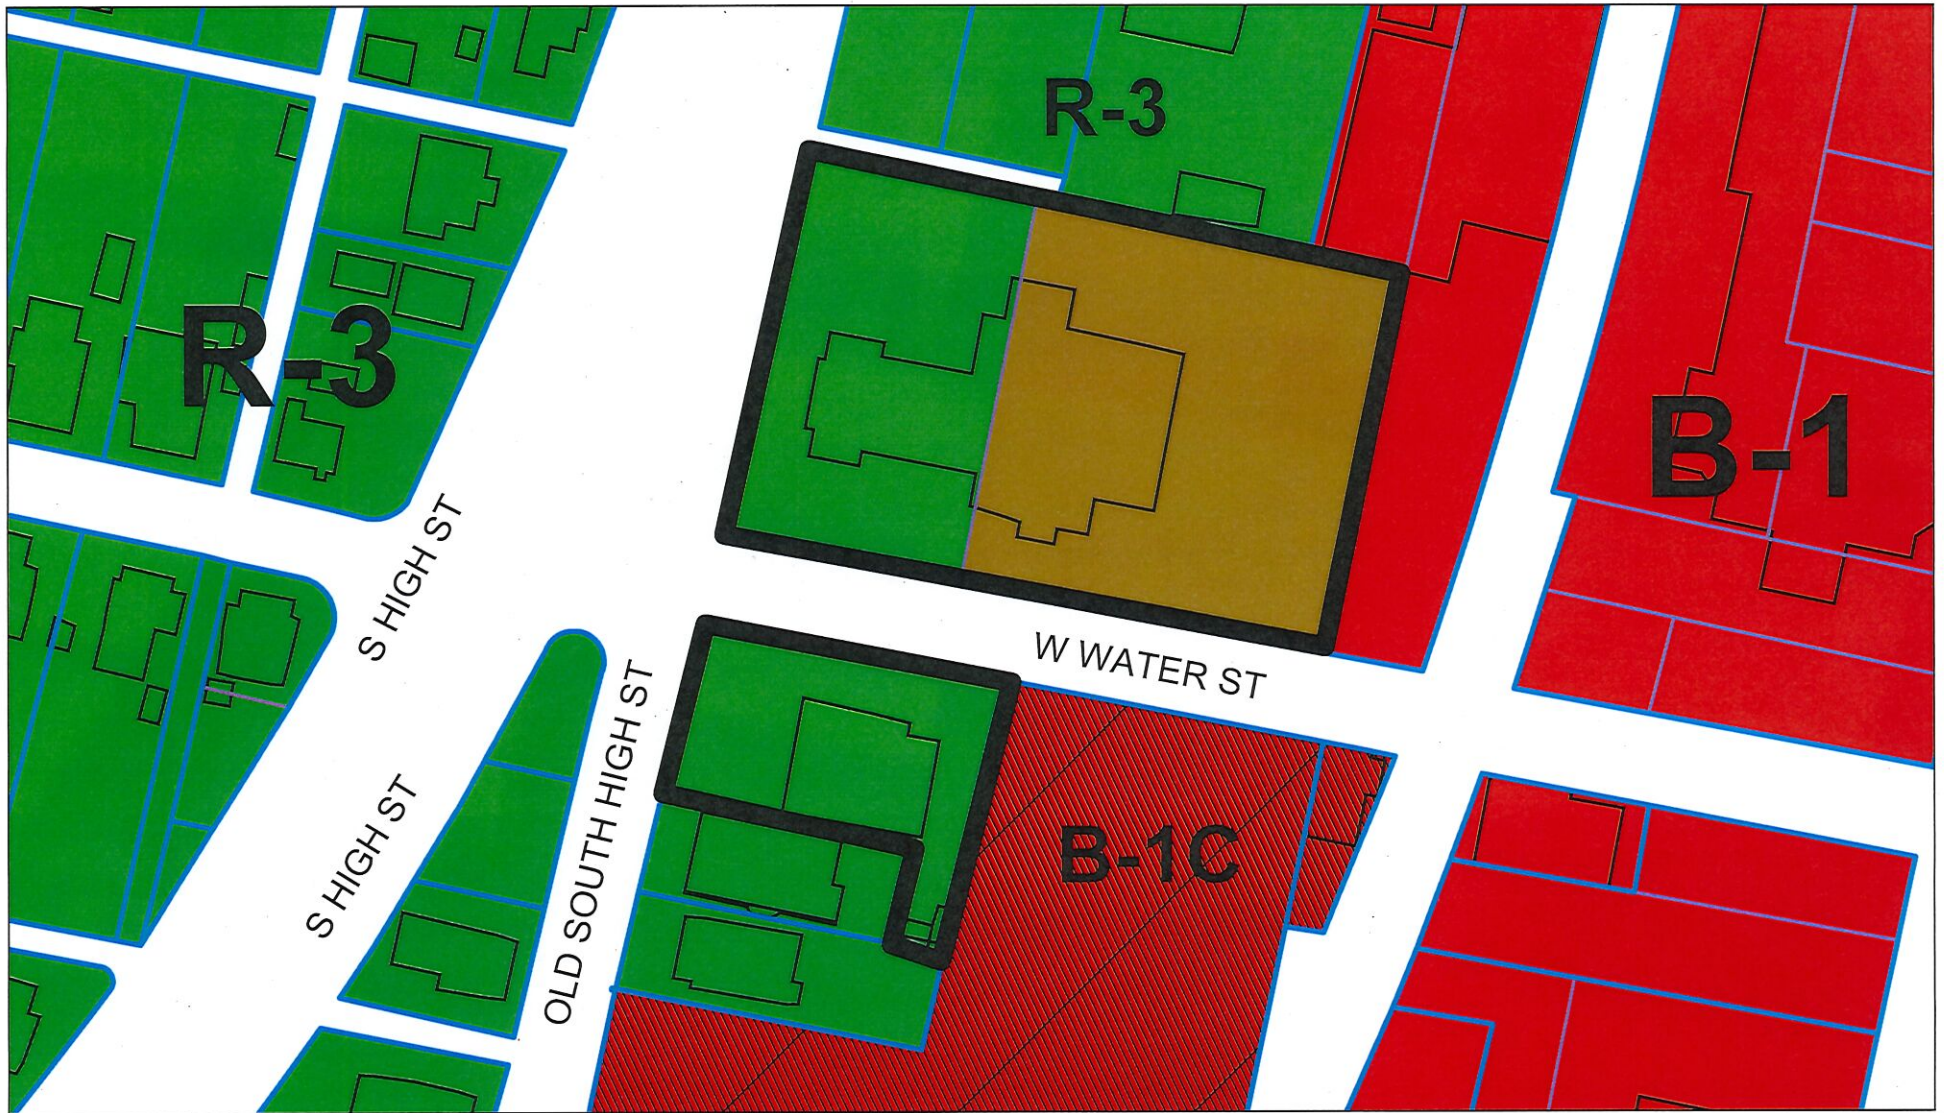

SCALE: 1" = 4000 FT.

SITE

CITY OF HARRISONBURG

Rezoning

110 Old South High & 70 S. High St

R-3/M-1 to B-1

Tax Map Parcel: 25-C-11 & 35-X-14,15

1.29 +/- acres

LOCATION MAP

Rezoning R-3 and M-1 to B-1
110 Old S High St and 70 S High St
(Tax Map Parcels 25-C-11 & 35-X-14,15)