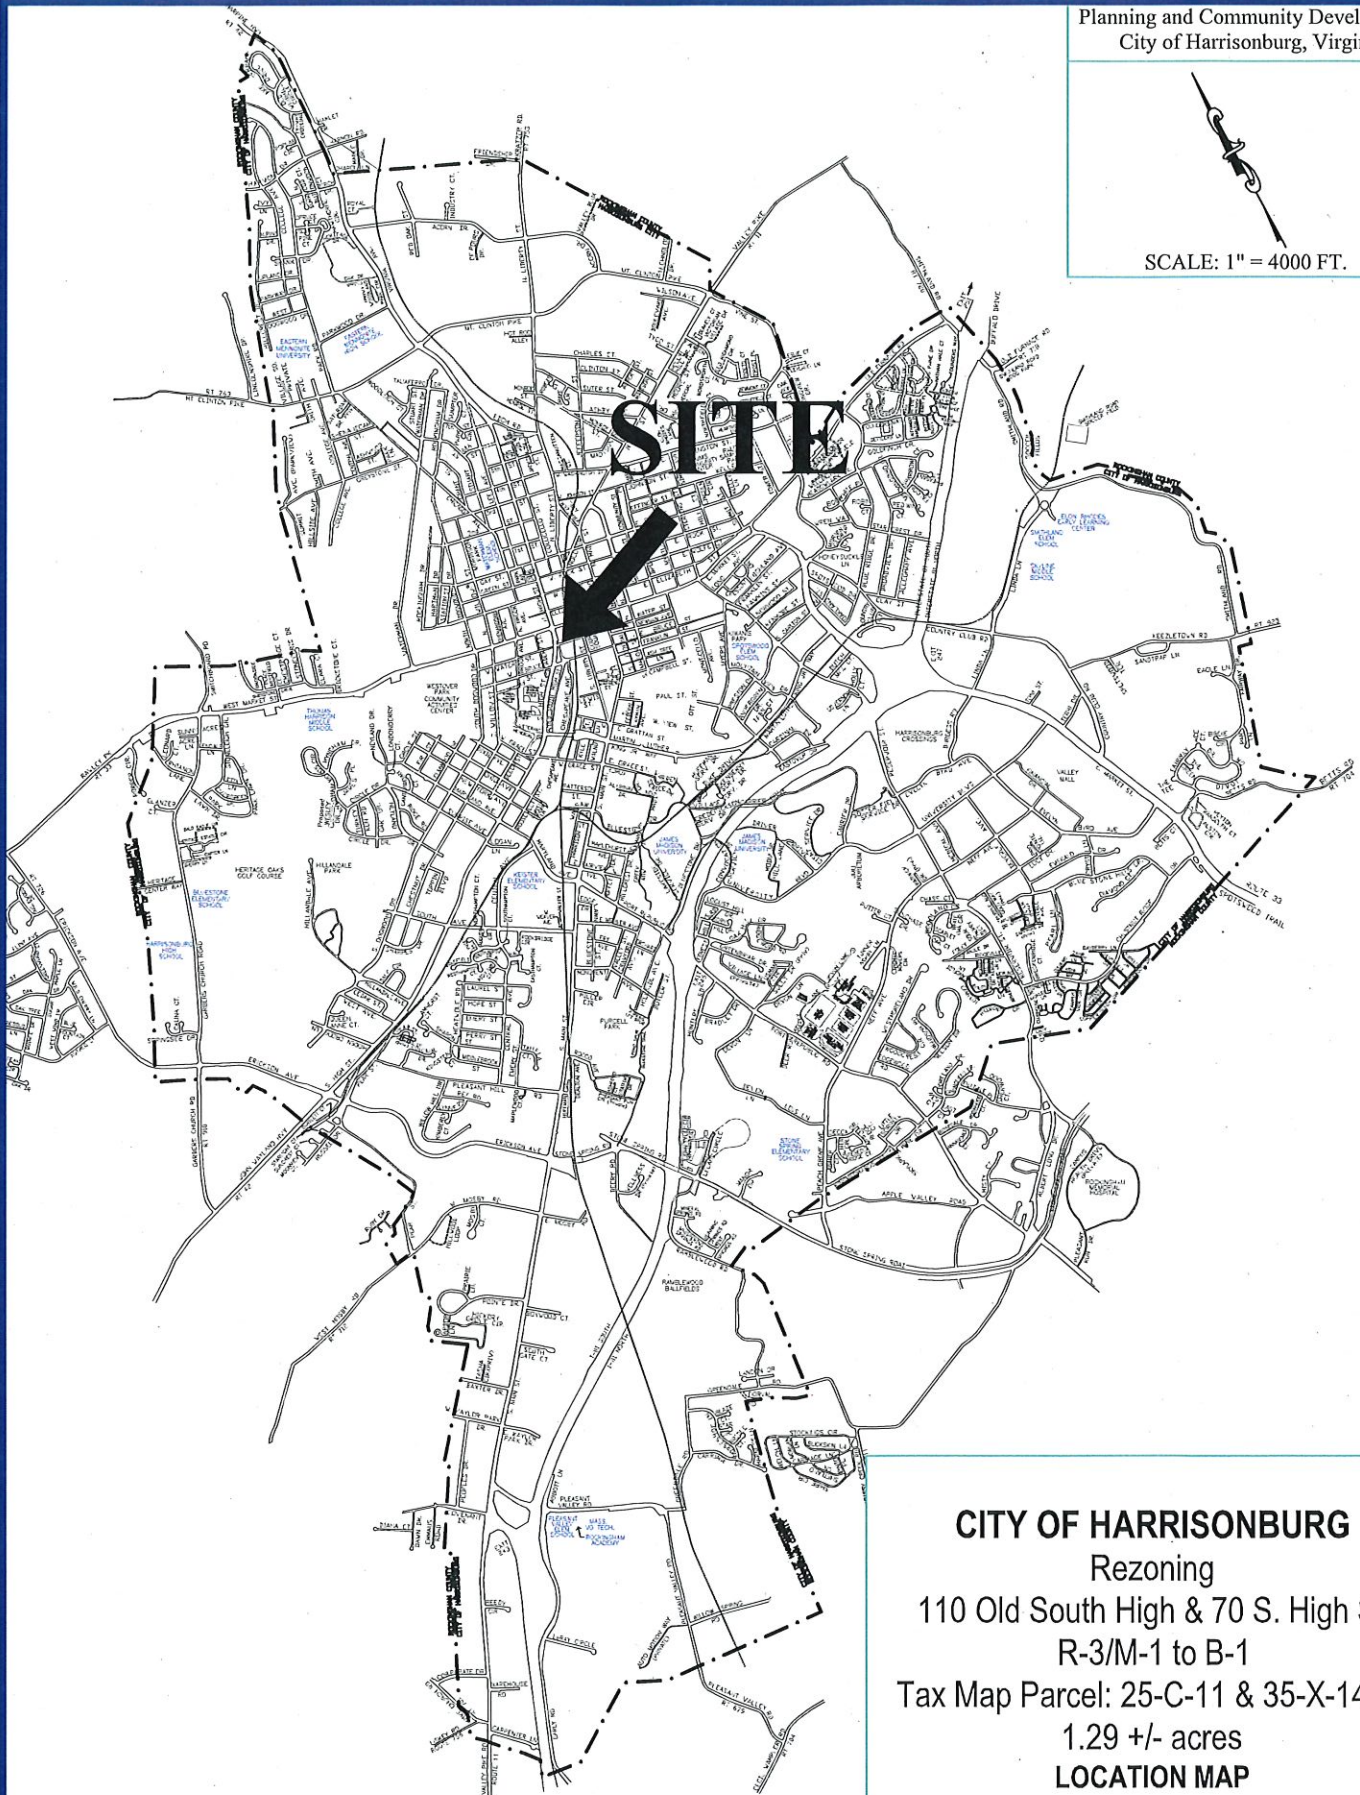

SCALE: 1" = 4000 FT.

SITE

CITY OF HARRISONBURG

Rezoning

110 Old South High & 70 S. High St

R-3/M-1 to B-1

Tax Map Parcel: 25-C-11 & 35-X-14,15

1.29 +/- acres

LOCATION MAP

Rezoning R-3 and M-1 to B-1
110 Old S High St and 70 S High St
(Tax Map Parcels 25-C-11 & 35-X-14,15)