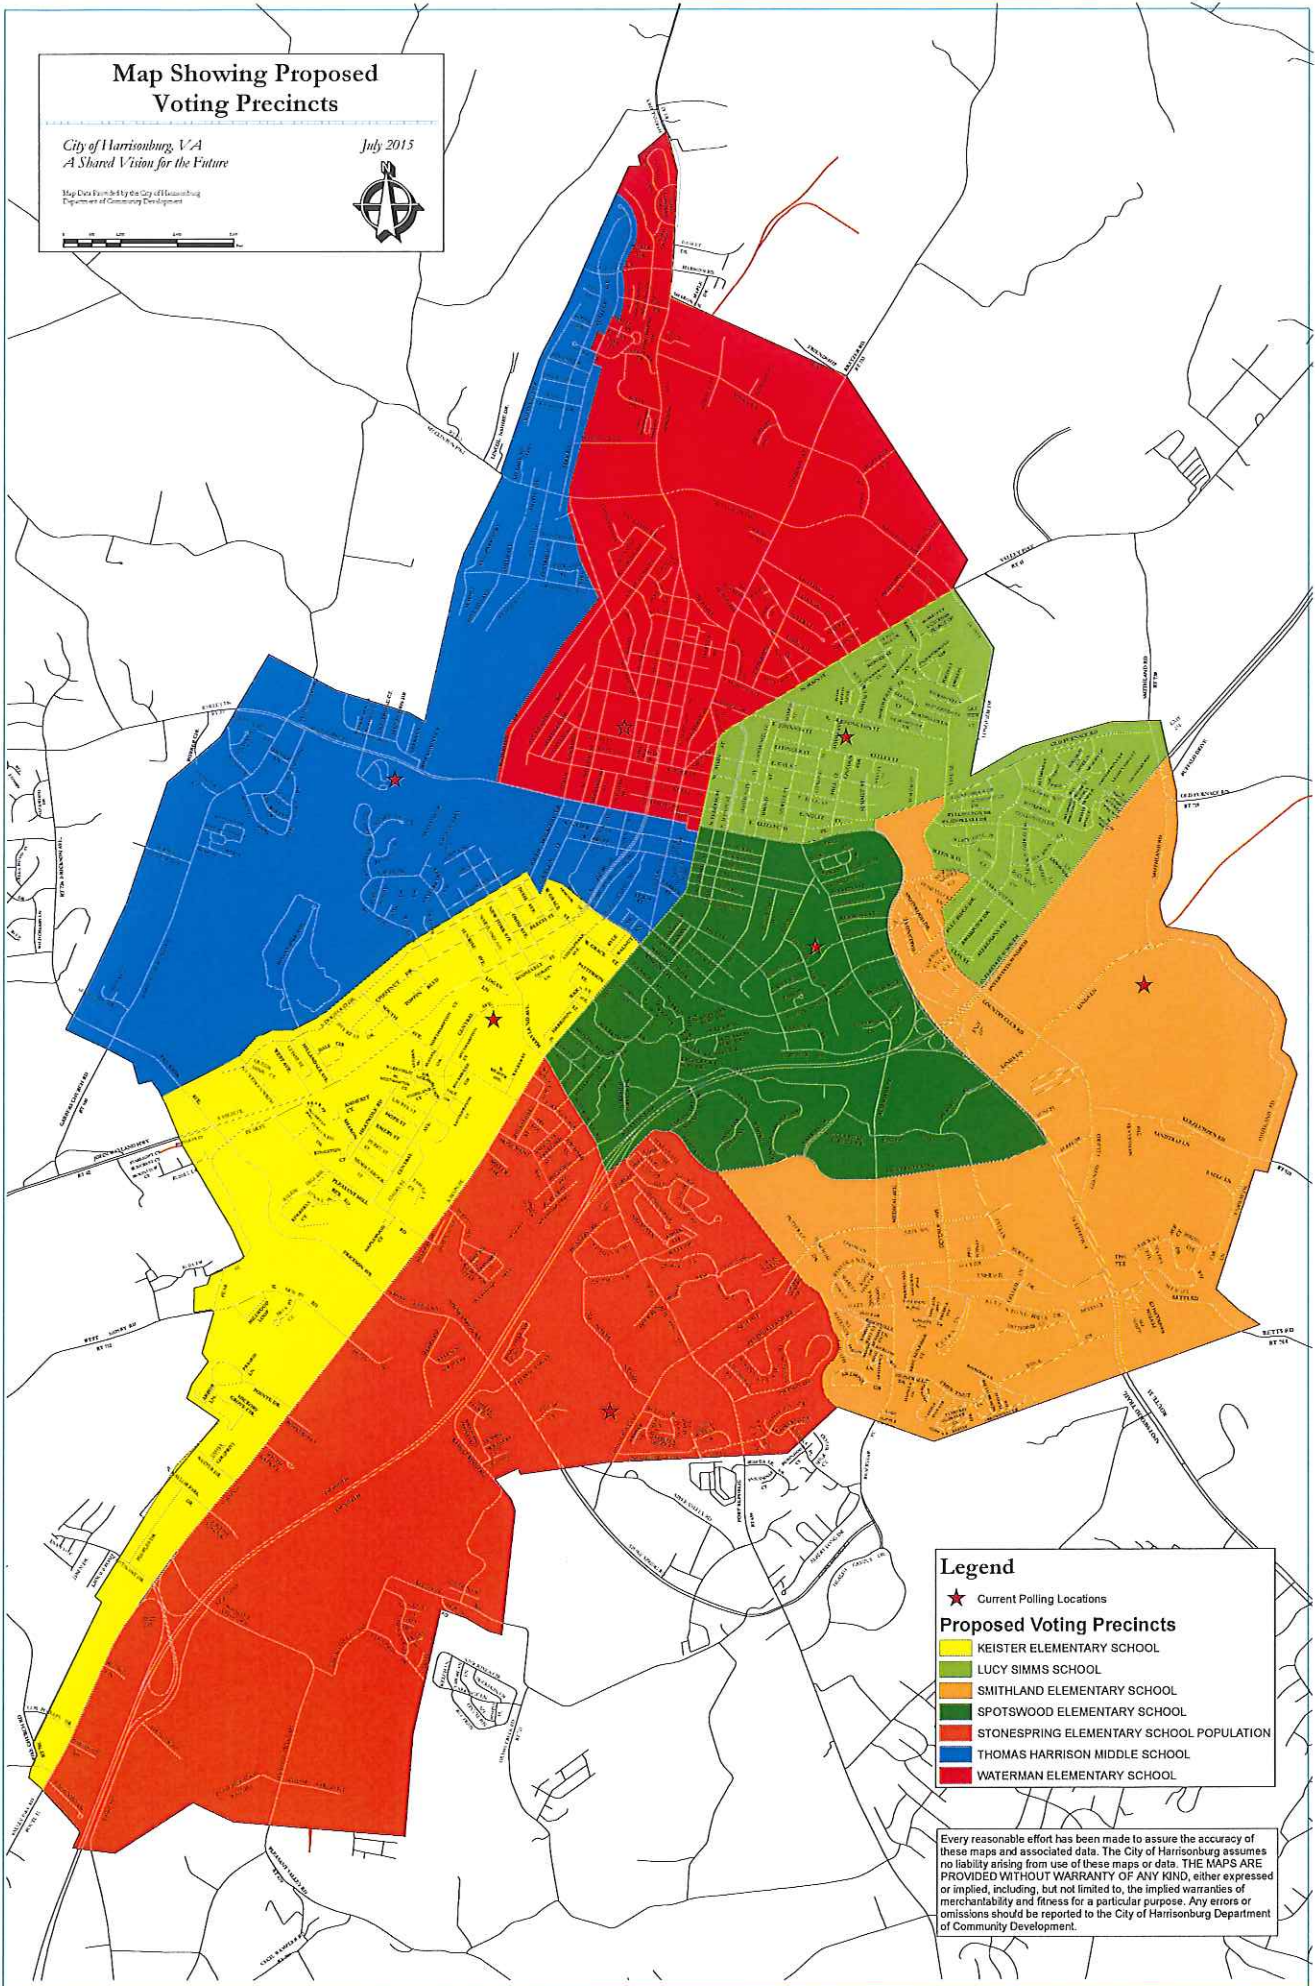

Map Showing Proposed Voting Precincts

City of Harrisonburg, VA
A Shared Vision for the Future

July 2015

Legend

★ Current Polling Locations

Proposed Voting Precincts

- KEISTER ELEMENTARY SCHOOL
- LUCY SIMMS SCHOOL
- SMITHLAND ELEMENTARY SCHOOL
- SPOTSWOOD ELEMENTARY SCHOOL
- STONESPRING ELEMENTARY SCHOOL POPULATION
- THOMAS HARRISON MIDDLE SCHOOL
- WATERMAN ELEMENTARY SCHOOL