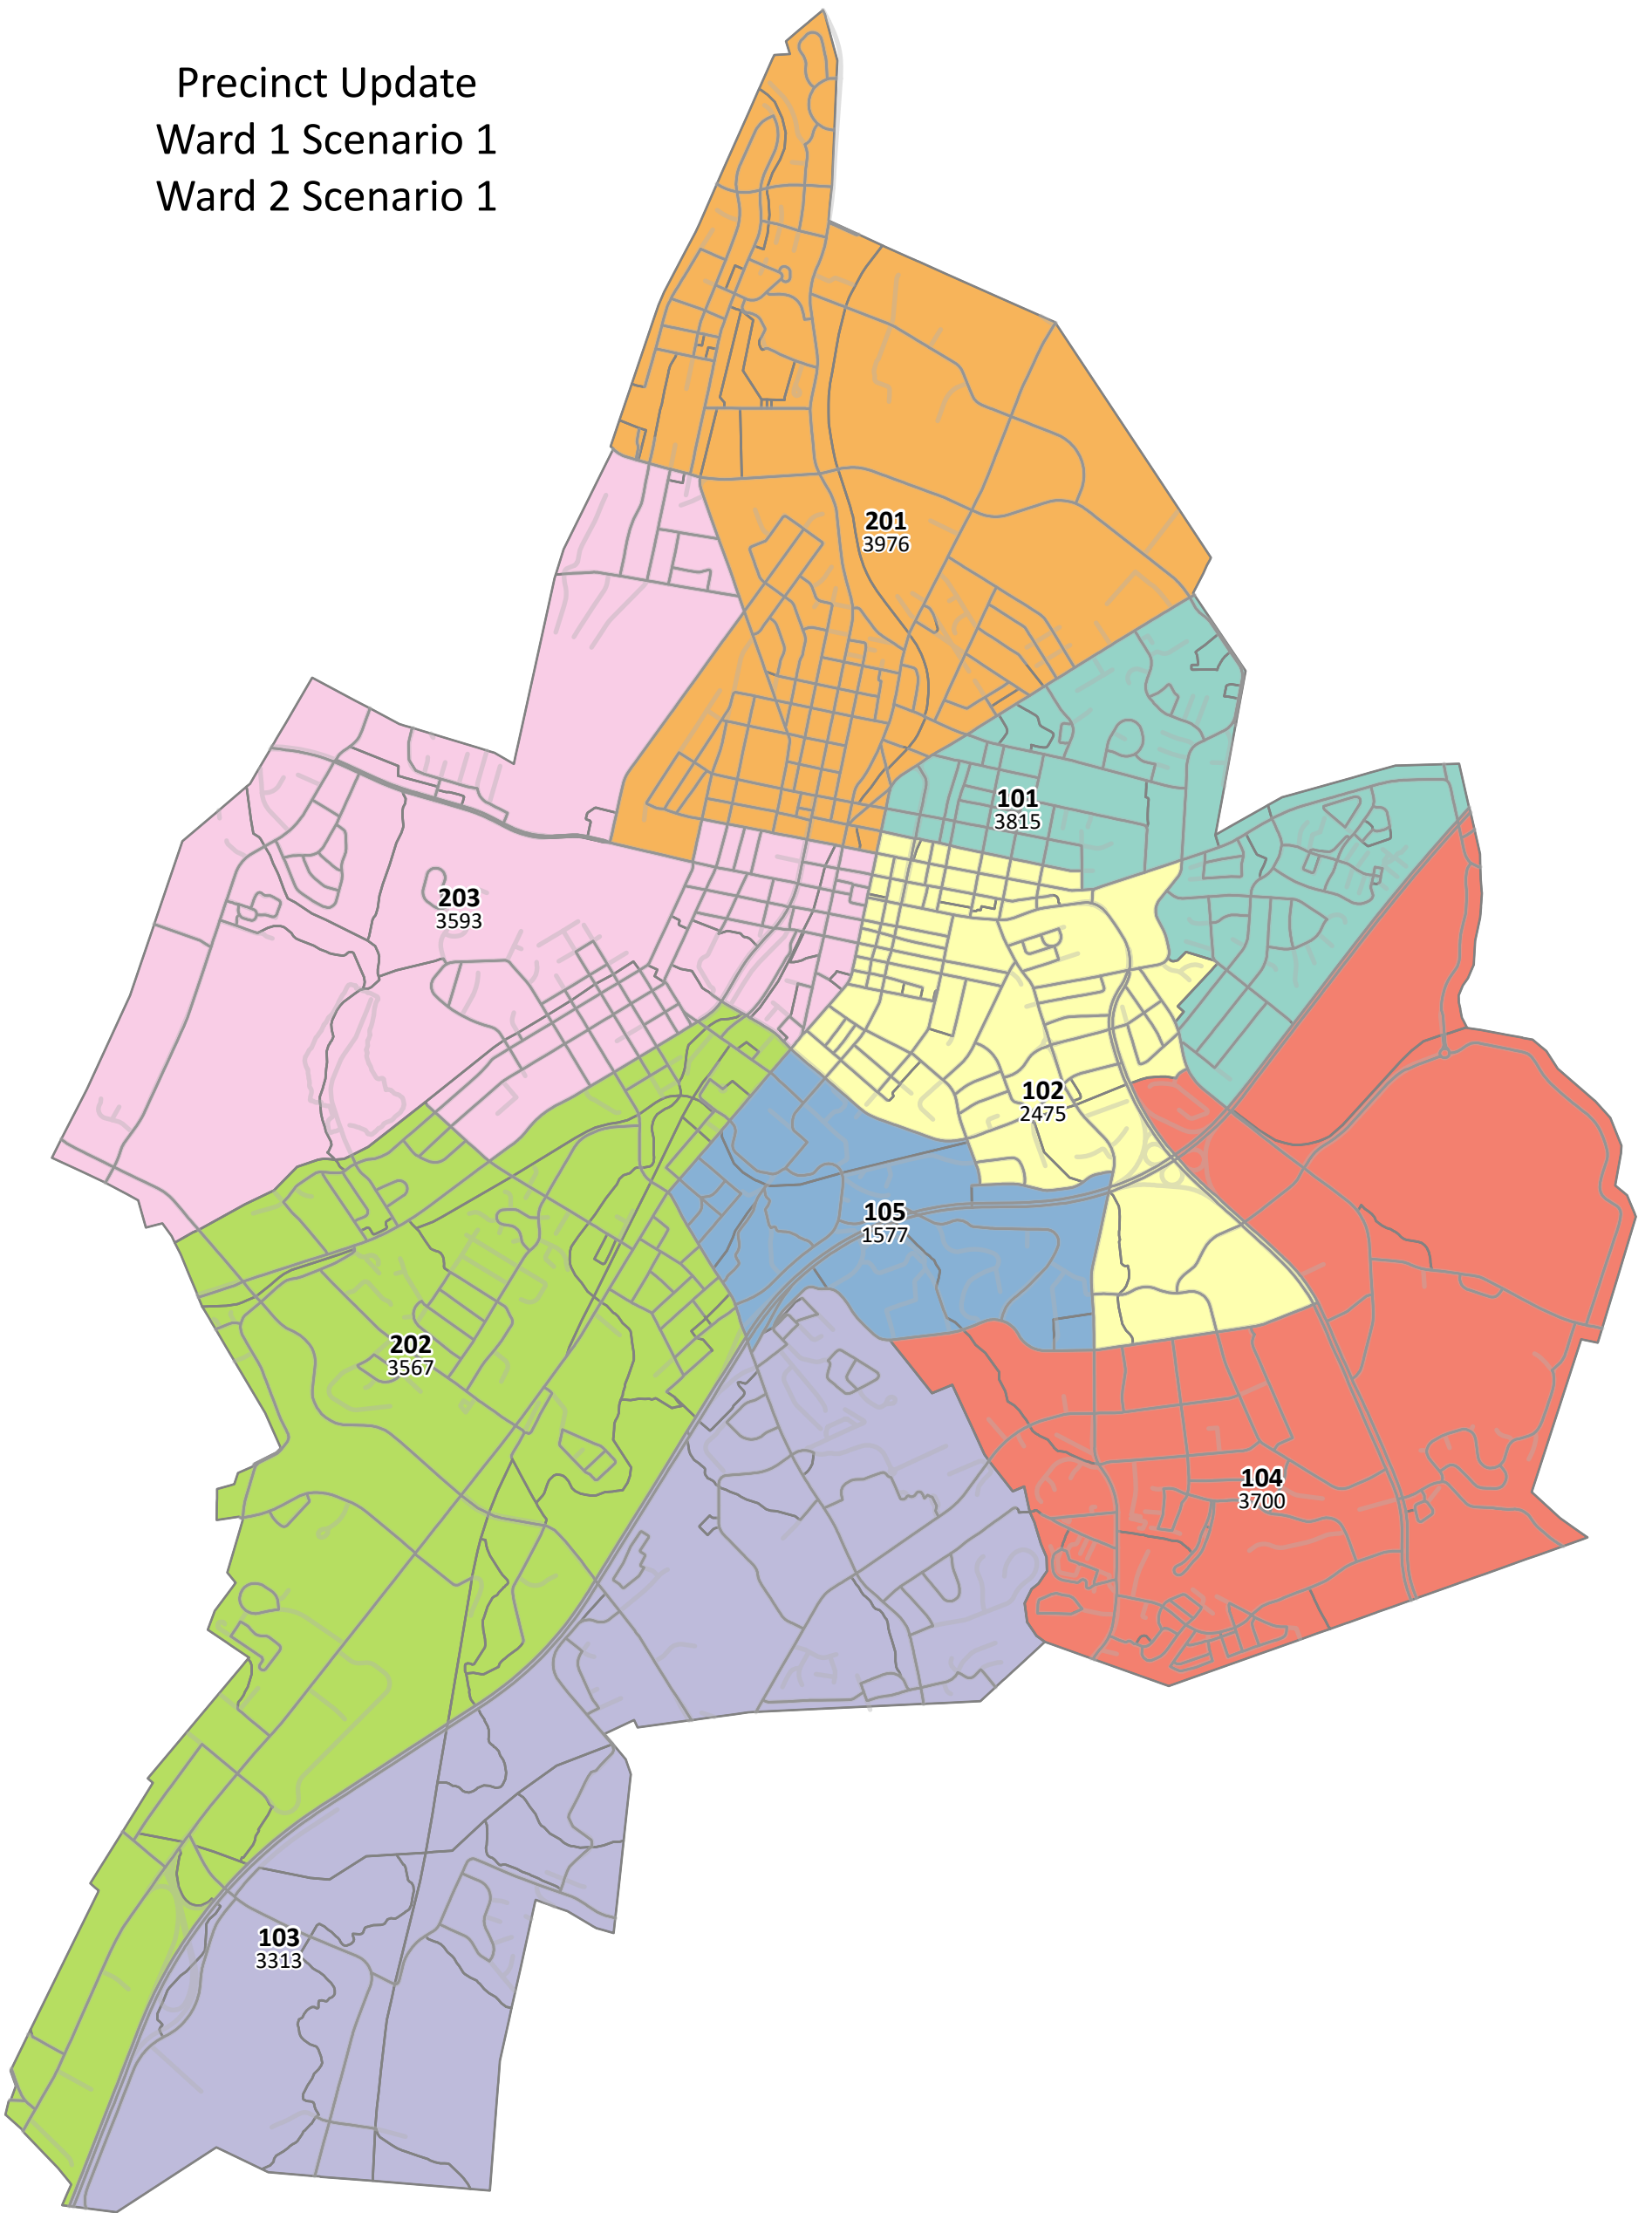

# Voting Precincts with Estimated Voter Counts

Precinct Update  
Ward 1 Scenario 1  
Ward 2 Scenario 1

Every reasonable effort has been made to assure the accuracy of these maps and associated data. The City of Harrisonburg assumes no liability arising from use of these maps or data. THE MAPS ARE PROVIDED WITHOUT WARRANTY OF ANY KIND, either expressed or implied, including, but not limited to, the implied warranties of merchantability and fitness for a particular purpose. Any errors or omissions should be reported to the GIS Administrator of the City of Harrisonburg, Department of Information Technology.

**THE CITY OF  
HARRISONBURG  
VIRGINIA**