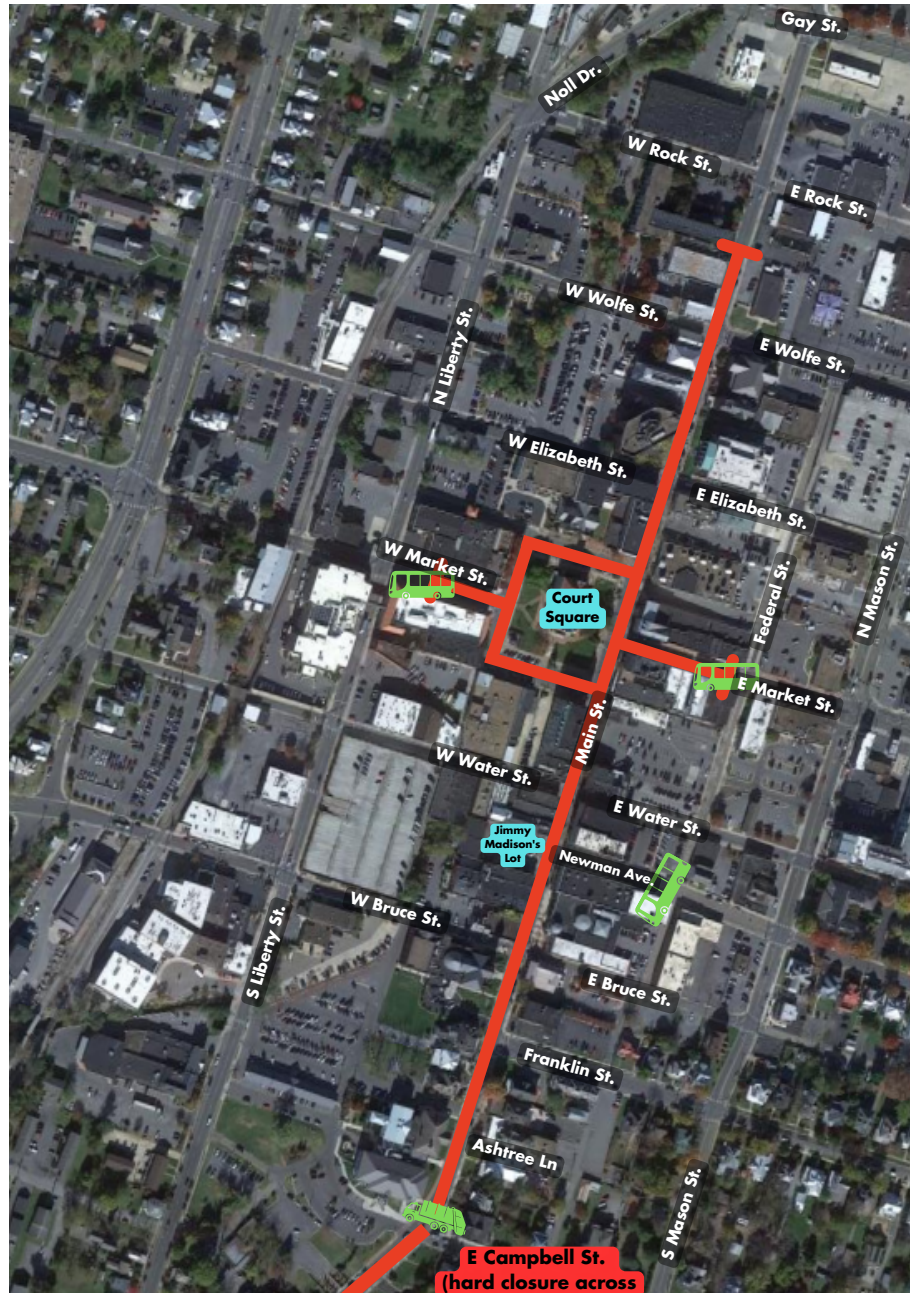

# 2023 WINTER WONDERFEST

Cookie Tour start time: 11 AM (check-in at Mashita)

Cookie Tour end time: 4 PM

WWF Event start: 12 PM

WWF Event end: 6 PM

Sip & Stroll: 11 AM until last call at 6:30 PM

Holiday Parade starts at 7 PM

## ROAD CLOSURES

**Goal Post:**  
**10 AM - 9 PM**

**Main Street: Campbell  
St. to Rock St.**  
**9 AM - 9 PM**

(close right turn lane of  
MLK, hard closure at  
Campbell St., end of closure  
after Glen's Fair Price (Rock  
St.))

### **Hard Closures:**

**MLK Right turn lane-blocked @ 10 AM**

**E Grant St.**

**Paul St.**

**E Campbell St.  
(hard closure across  
Main)**