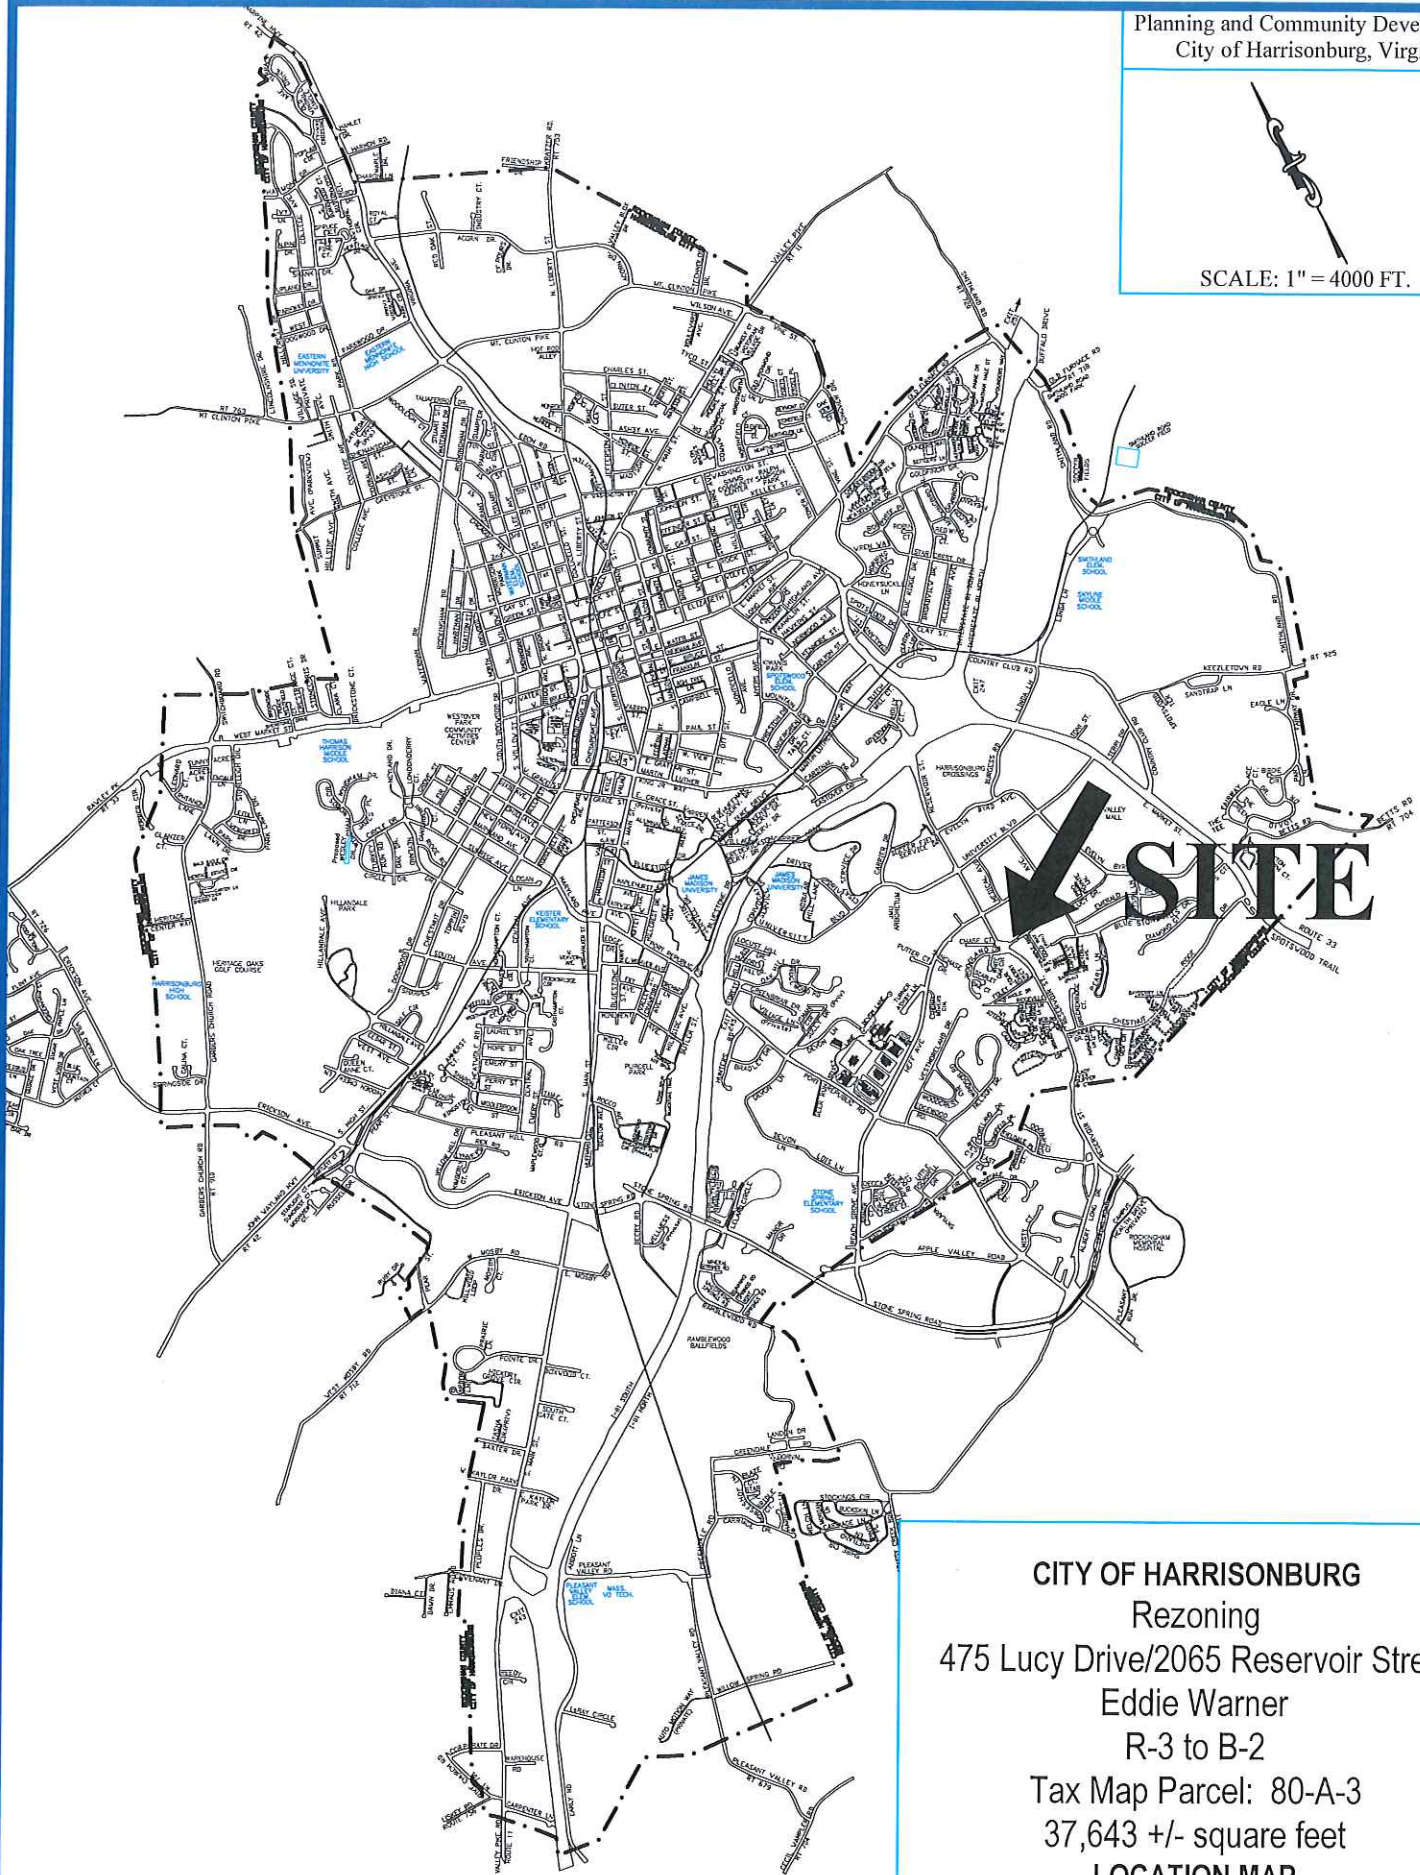

SCALE: 1" = 4000 FT.

CITY OF HARRISONBURG
Rezoning
475 Lucy Drive/2065 Reservoir Street
Eddie Warner
R-3 to B-2
Tax Map Parcel: 80-A-3
37,643 +/- square feet
LOCATION MAP

**475 Lucy Drive/2065 Reservoir Street
Rezoning R-3 to B-2**