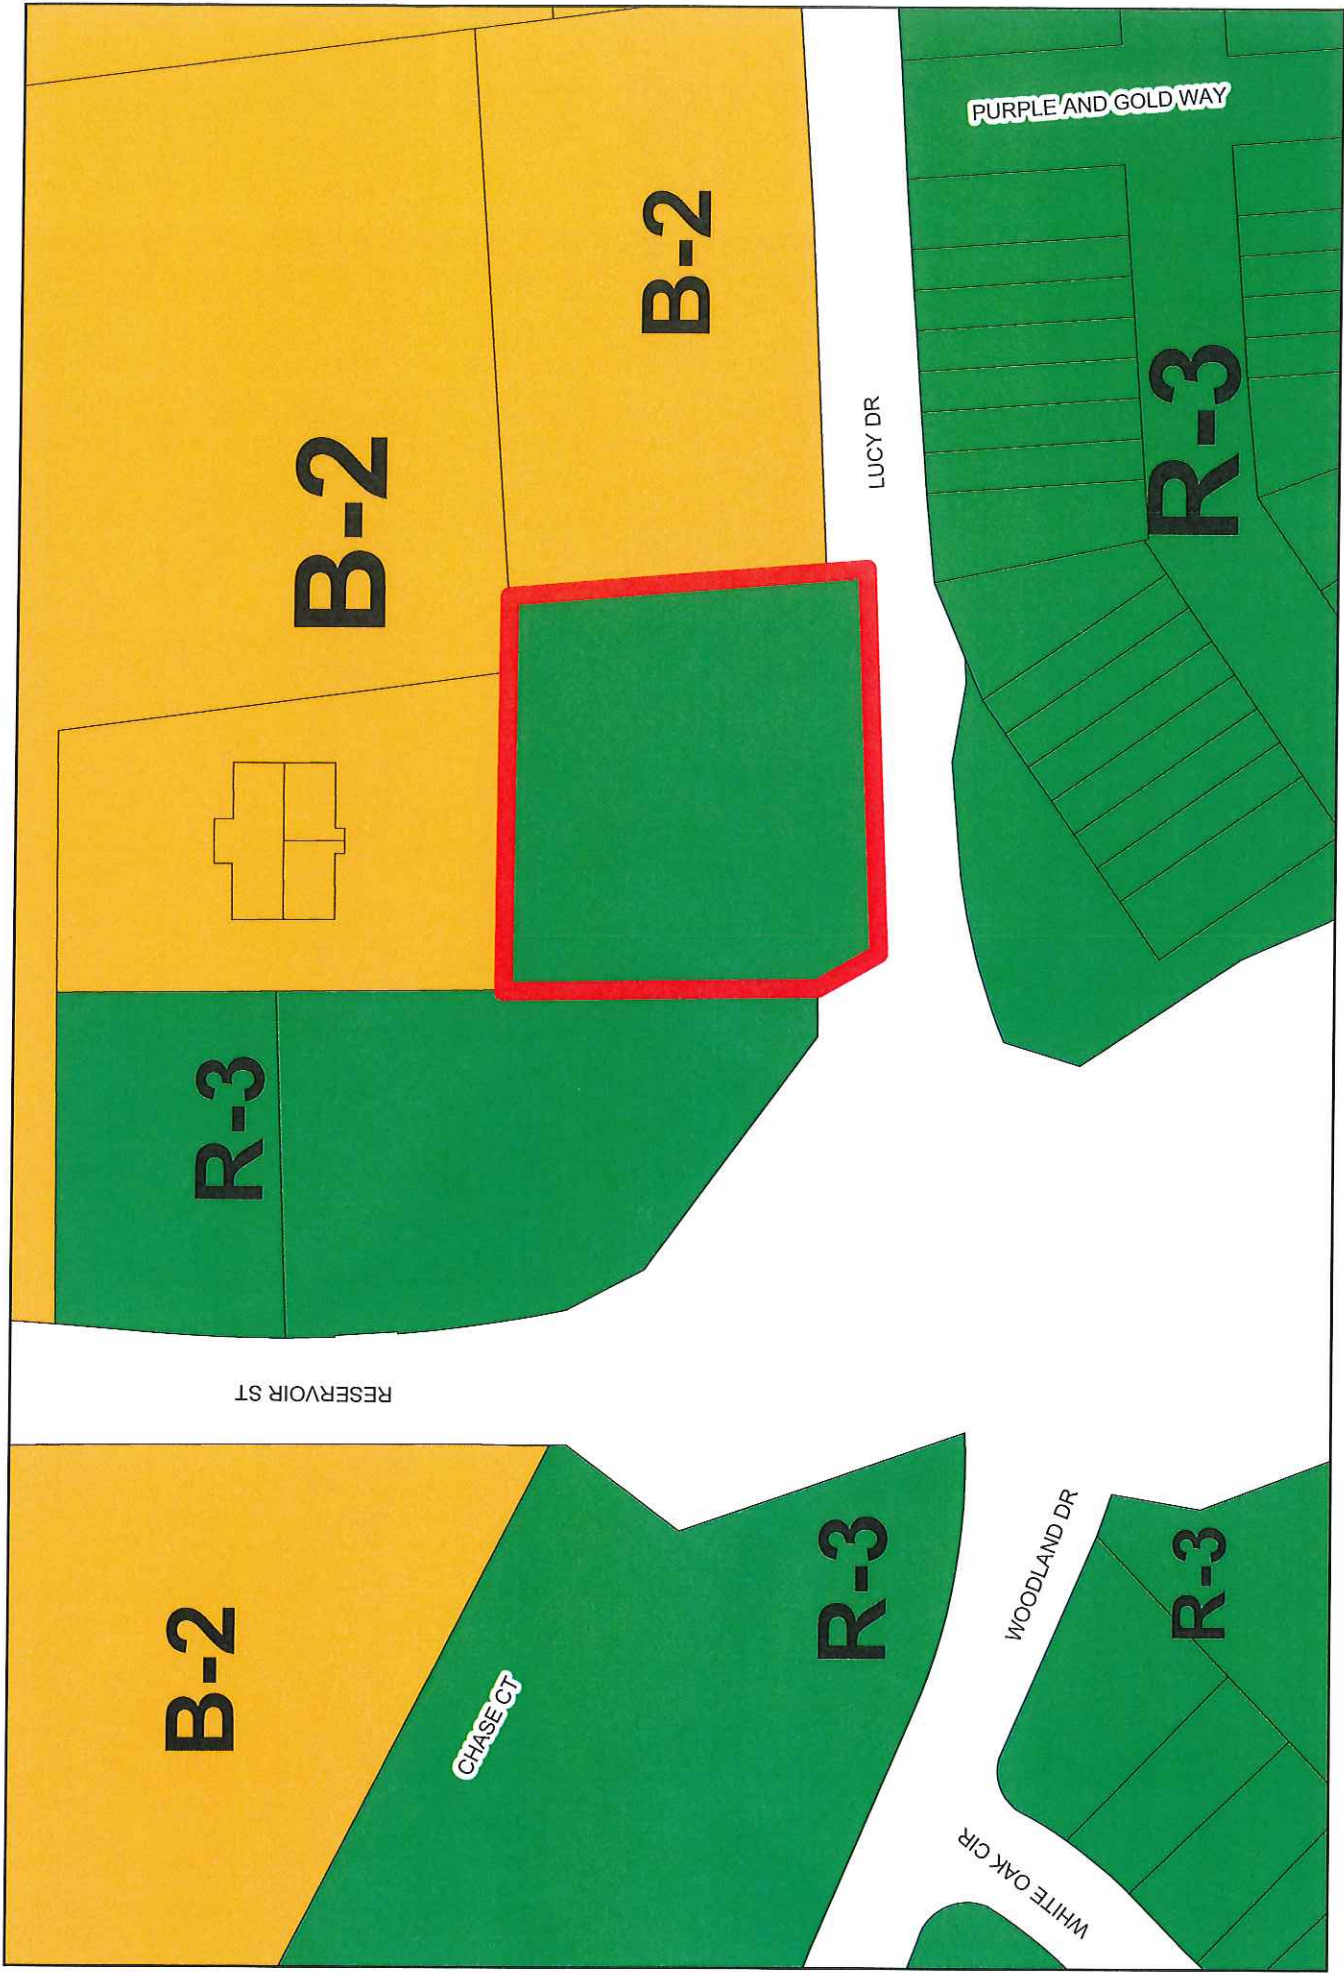

SCALE: 1" = 4000 FT.

CITY OF HARRISONBURG
Rezoning
475 Lucy Drive/2065 Reservoir Street
Eddie Warner
R-3 to B-2
Tax Map Parcel: 80-A-3
37,643 +/- square feet
LOCATION MAP

**475 Lucy Drive/2065 Reservoir Street
Rezoning R-3 to B-2**