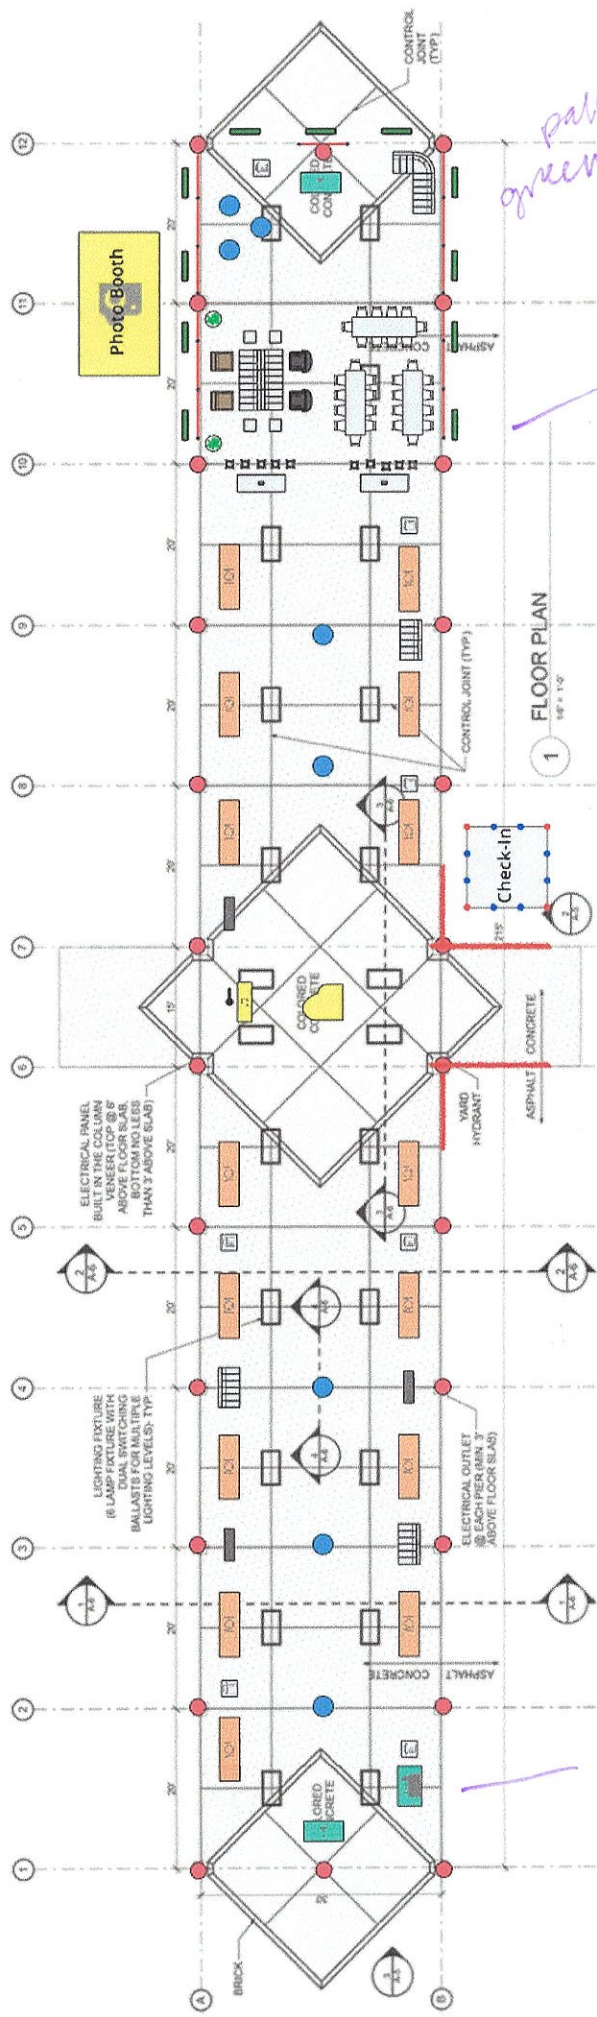

seating for 75

L shape tables for prep + serve

pallets greenery

not draped roped off

coffee