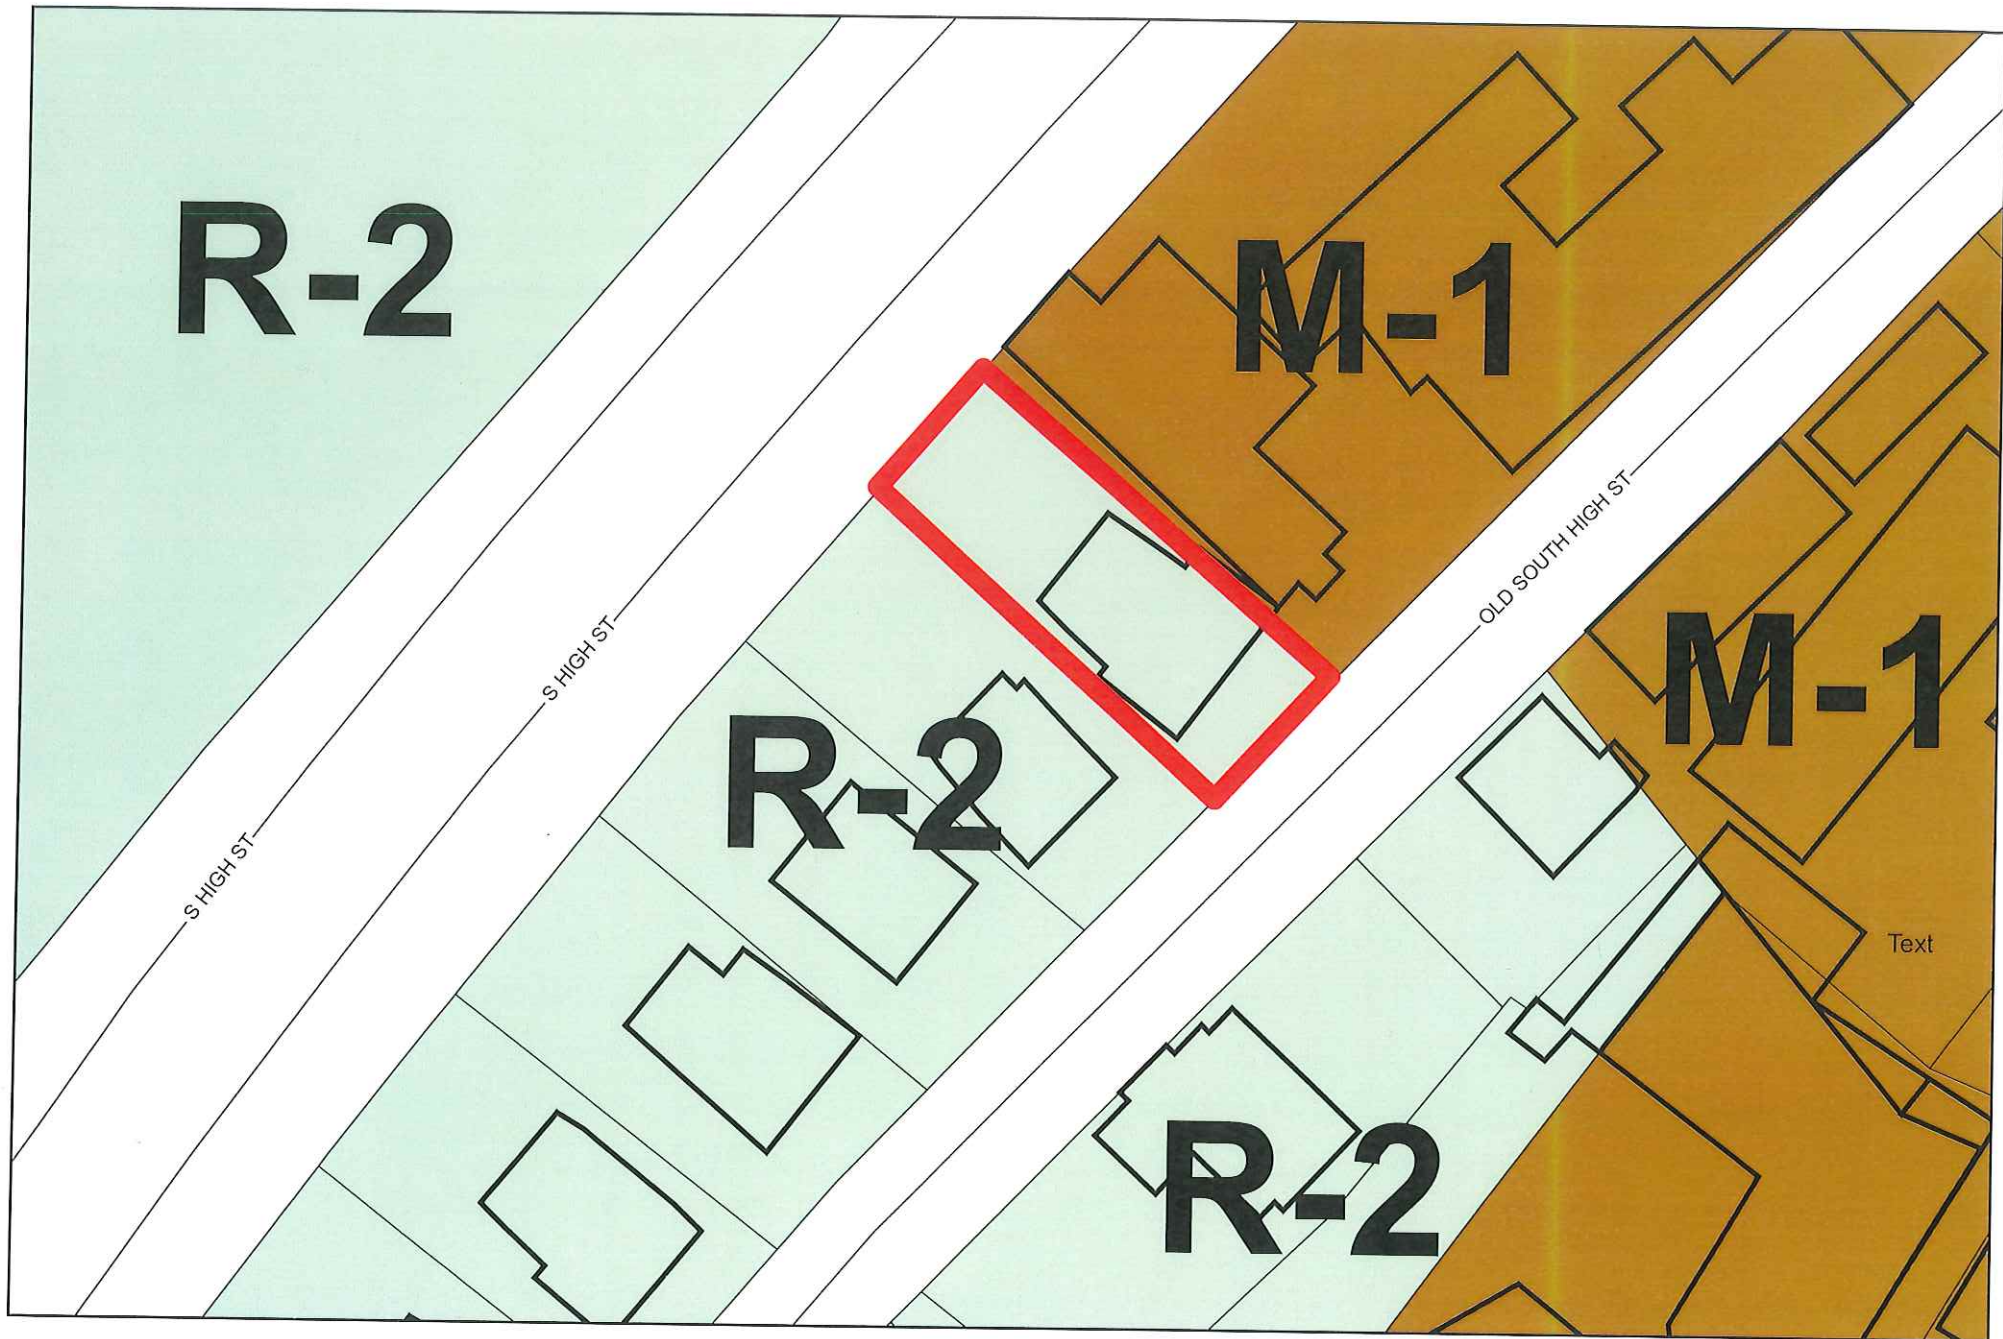

SCALE: 1" = 4000 FT.

CITY OF HARRISONBURG

Special Use Permit

257 Old South High Street

R-2, Residential District

Section 10-3-40 (7) - allow occupancy of

not more than 4 persons

Tax Map Parcel: 25-G-16

5,908 +/- sq. ft.

LOCATION MAP

257 Old South High Street - SUP
10-3-40 (7) Occupancy of not more than 4