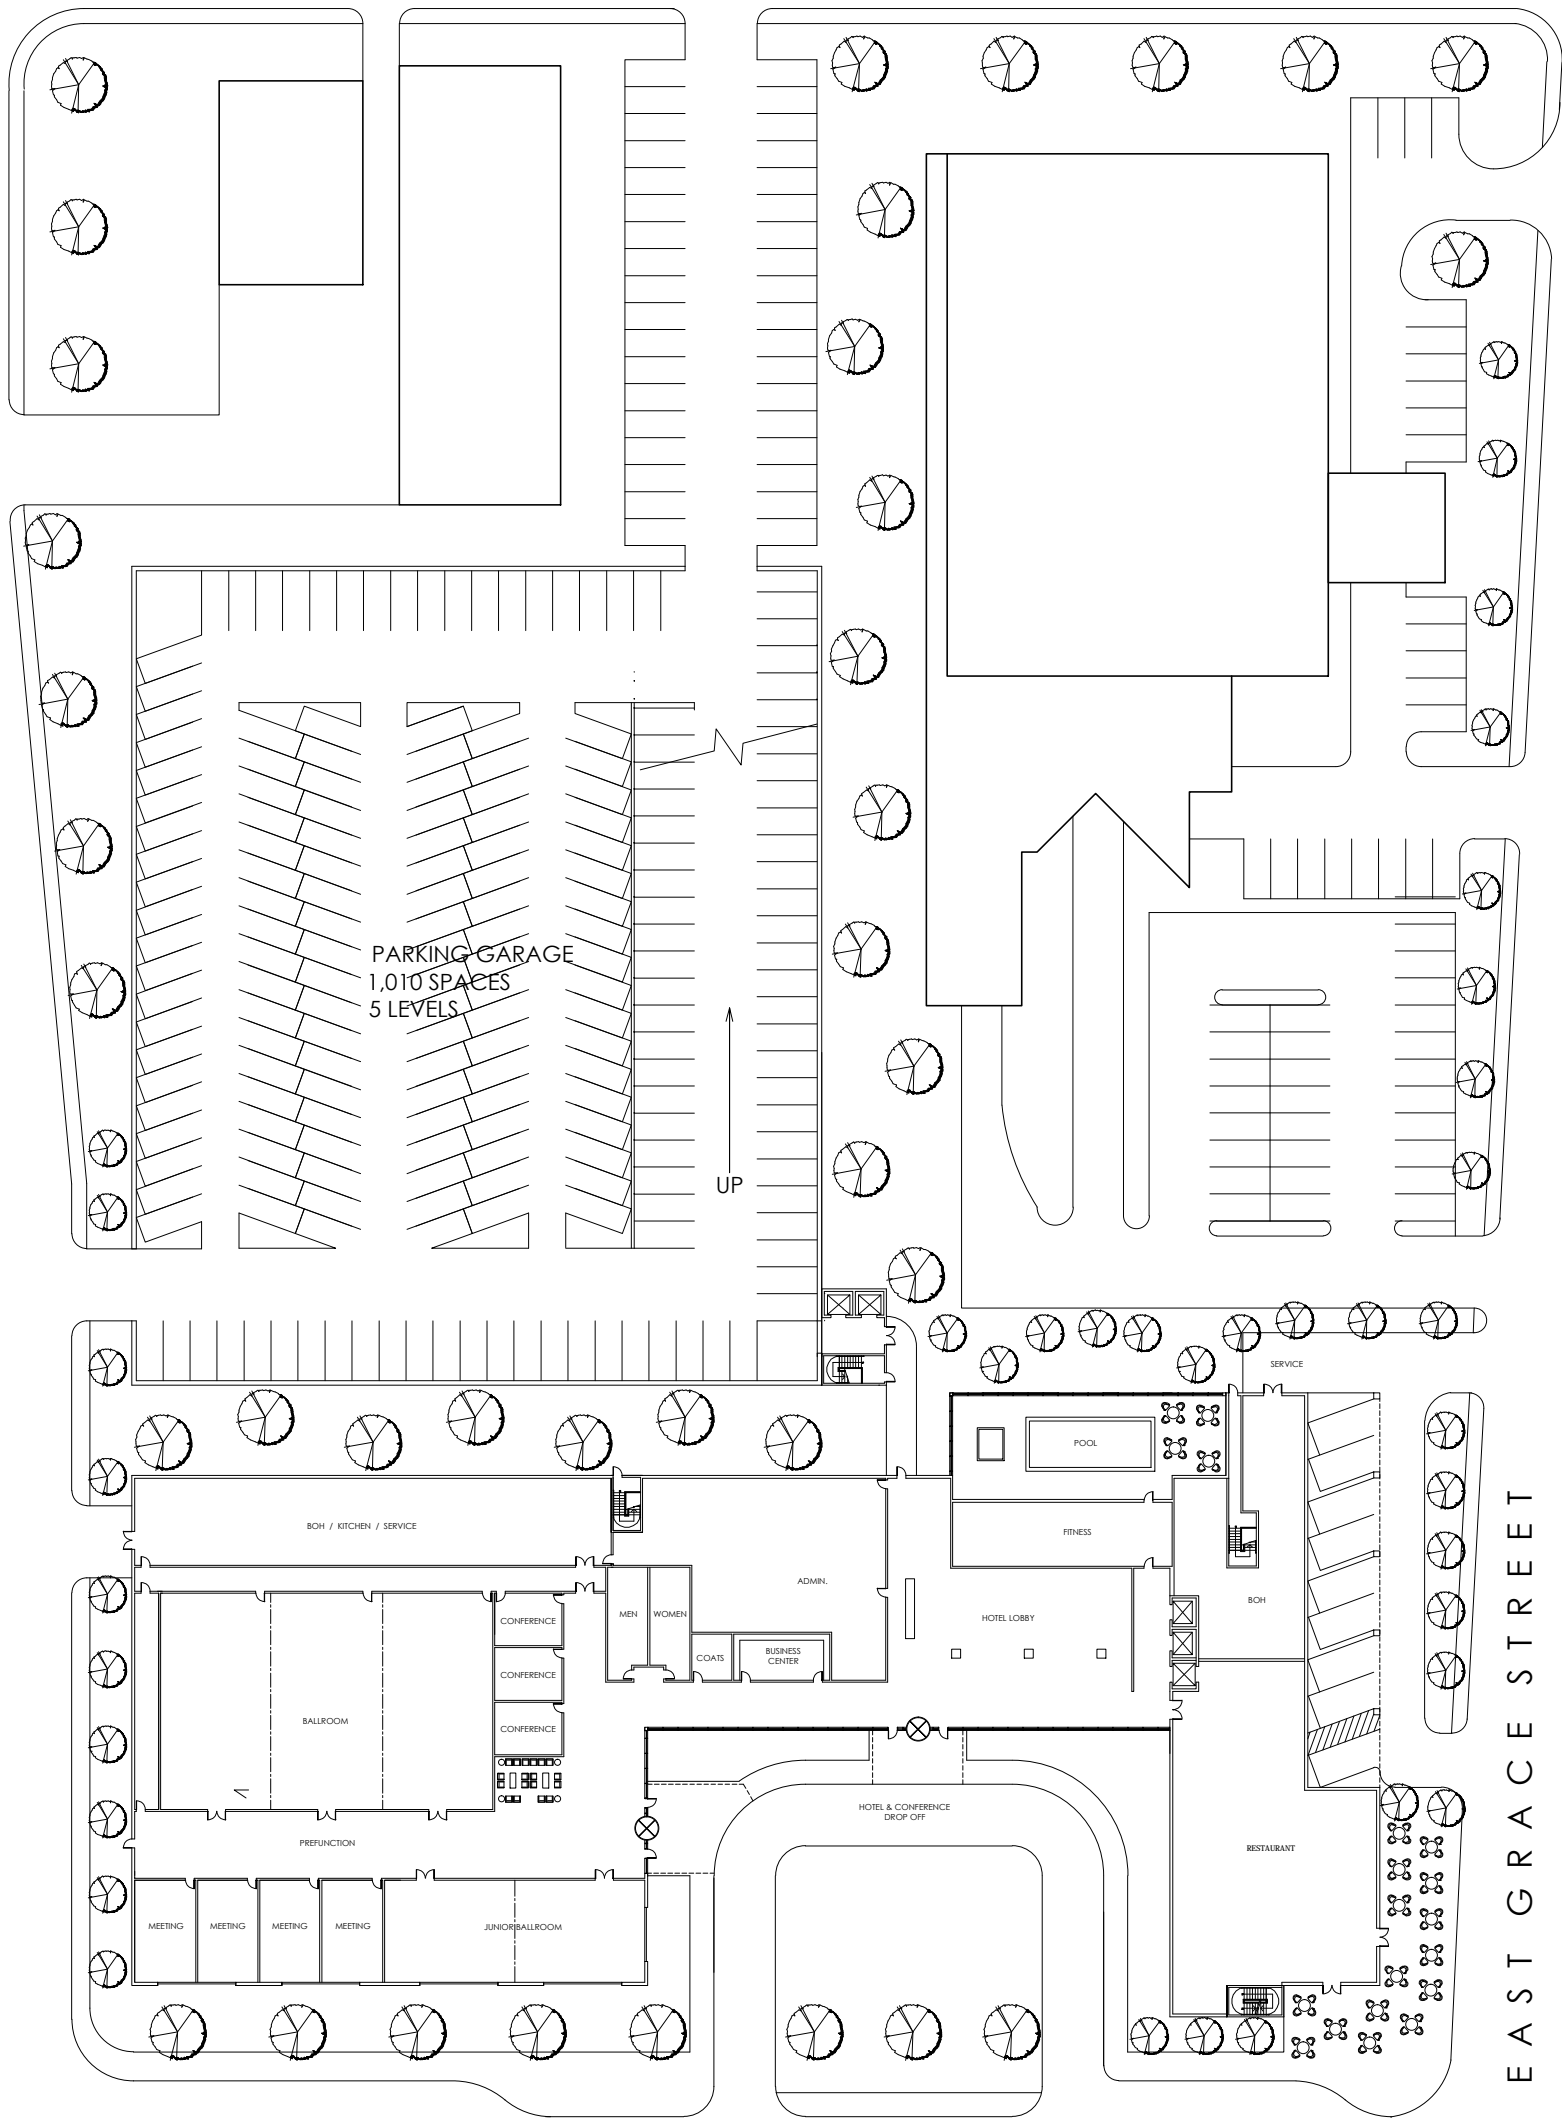

SOUTH MASON STREET

MARTIN LUTHER KING JR. WAY

EAST GRACE STREET

SOUTH MAIN STREET

HOTEL MADISON

HARRISONBURG, VA

SITE PLAN / GROUND FLOOR PLAN

1/64" = 1'-0"