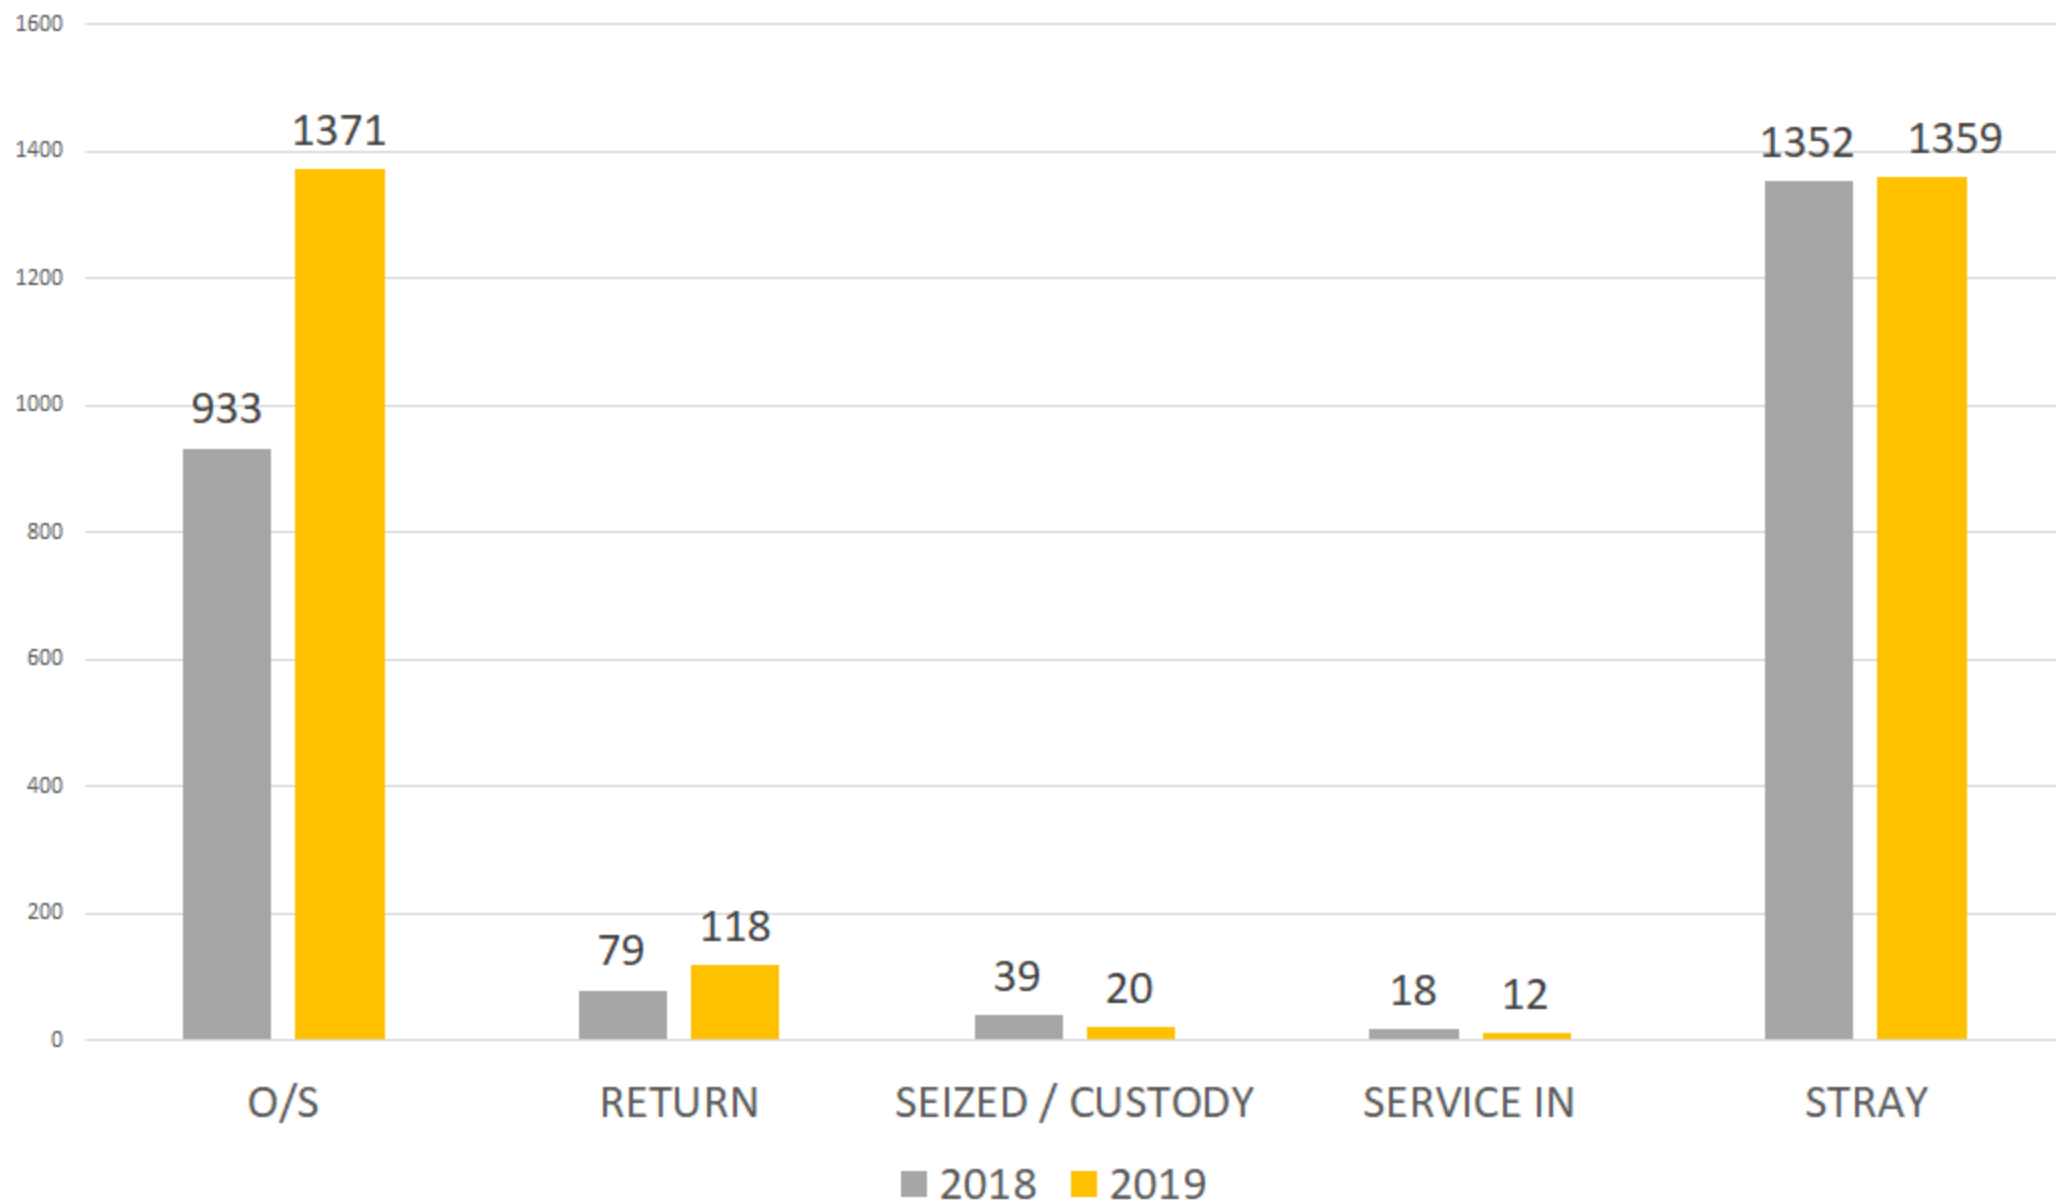

RTO: 6%

ADOPTION: 70%

TRANSFER: 173%

EUTHANASIA 50%

2016-2019 Intakes and Outcomes

Total Intake: Jan - Dec

Total Outcome: Jan - Dec

#DOGTOBER
ADOPTION SPECIAL