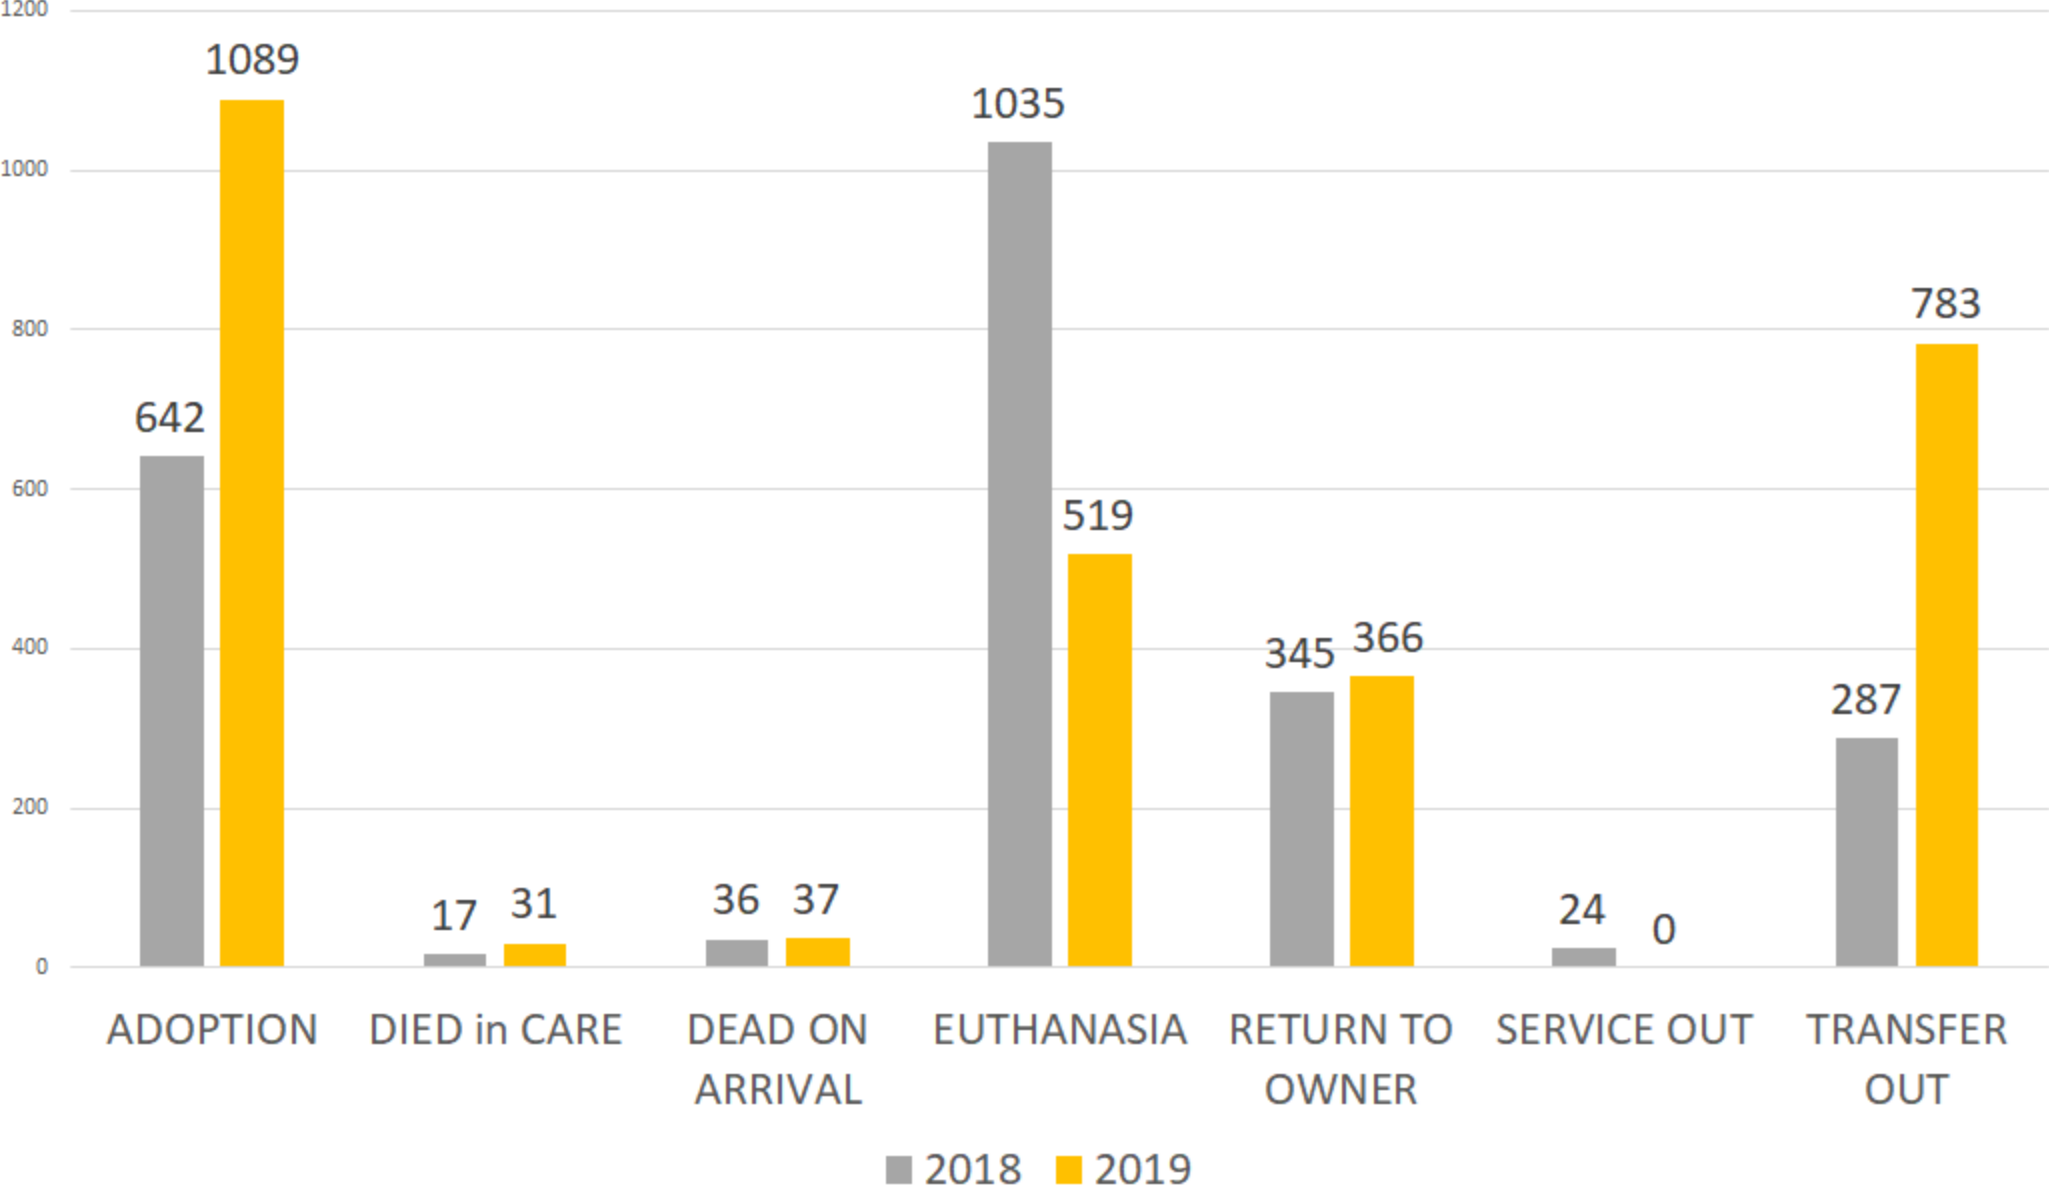

Rockingham/Harrisonburg

SPCA

respect • education • compassion

SHELTER PARTNERS

AND MORE...

SUMMARY

INTAKES:

19%

RTO: 6%

ADOPTION: 70%

TRANSFER: 173%

EUTHANASIA 50%

2016-2019 Intakes and Outcomes

Total Intake: Jan - Dec

Total Outcome: Jan - Dec

#DOGTOBER
ADOPTION SPECIAL

&

\$75
DOG
adoption fees

HOLIDAYS

DECEMBER
16th
-
JANUARY
16th

FOSTER • VOLUNTEER • DONATE

RHSPCA.ORG