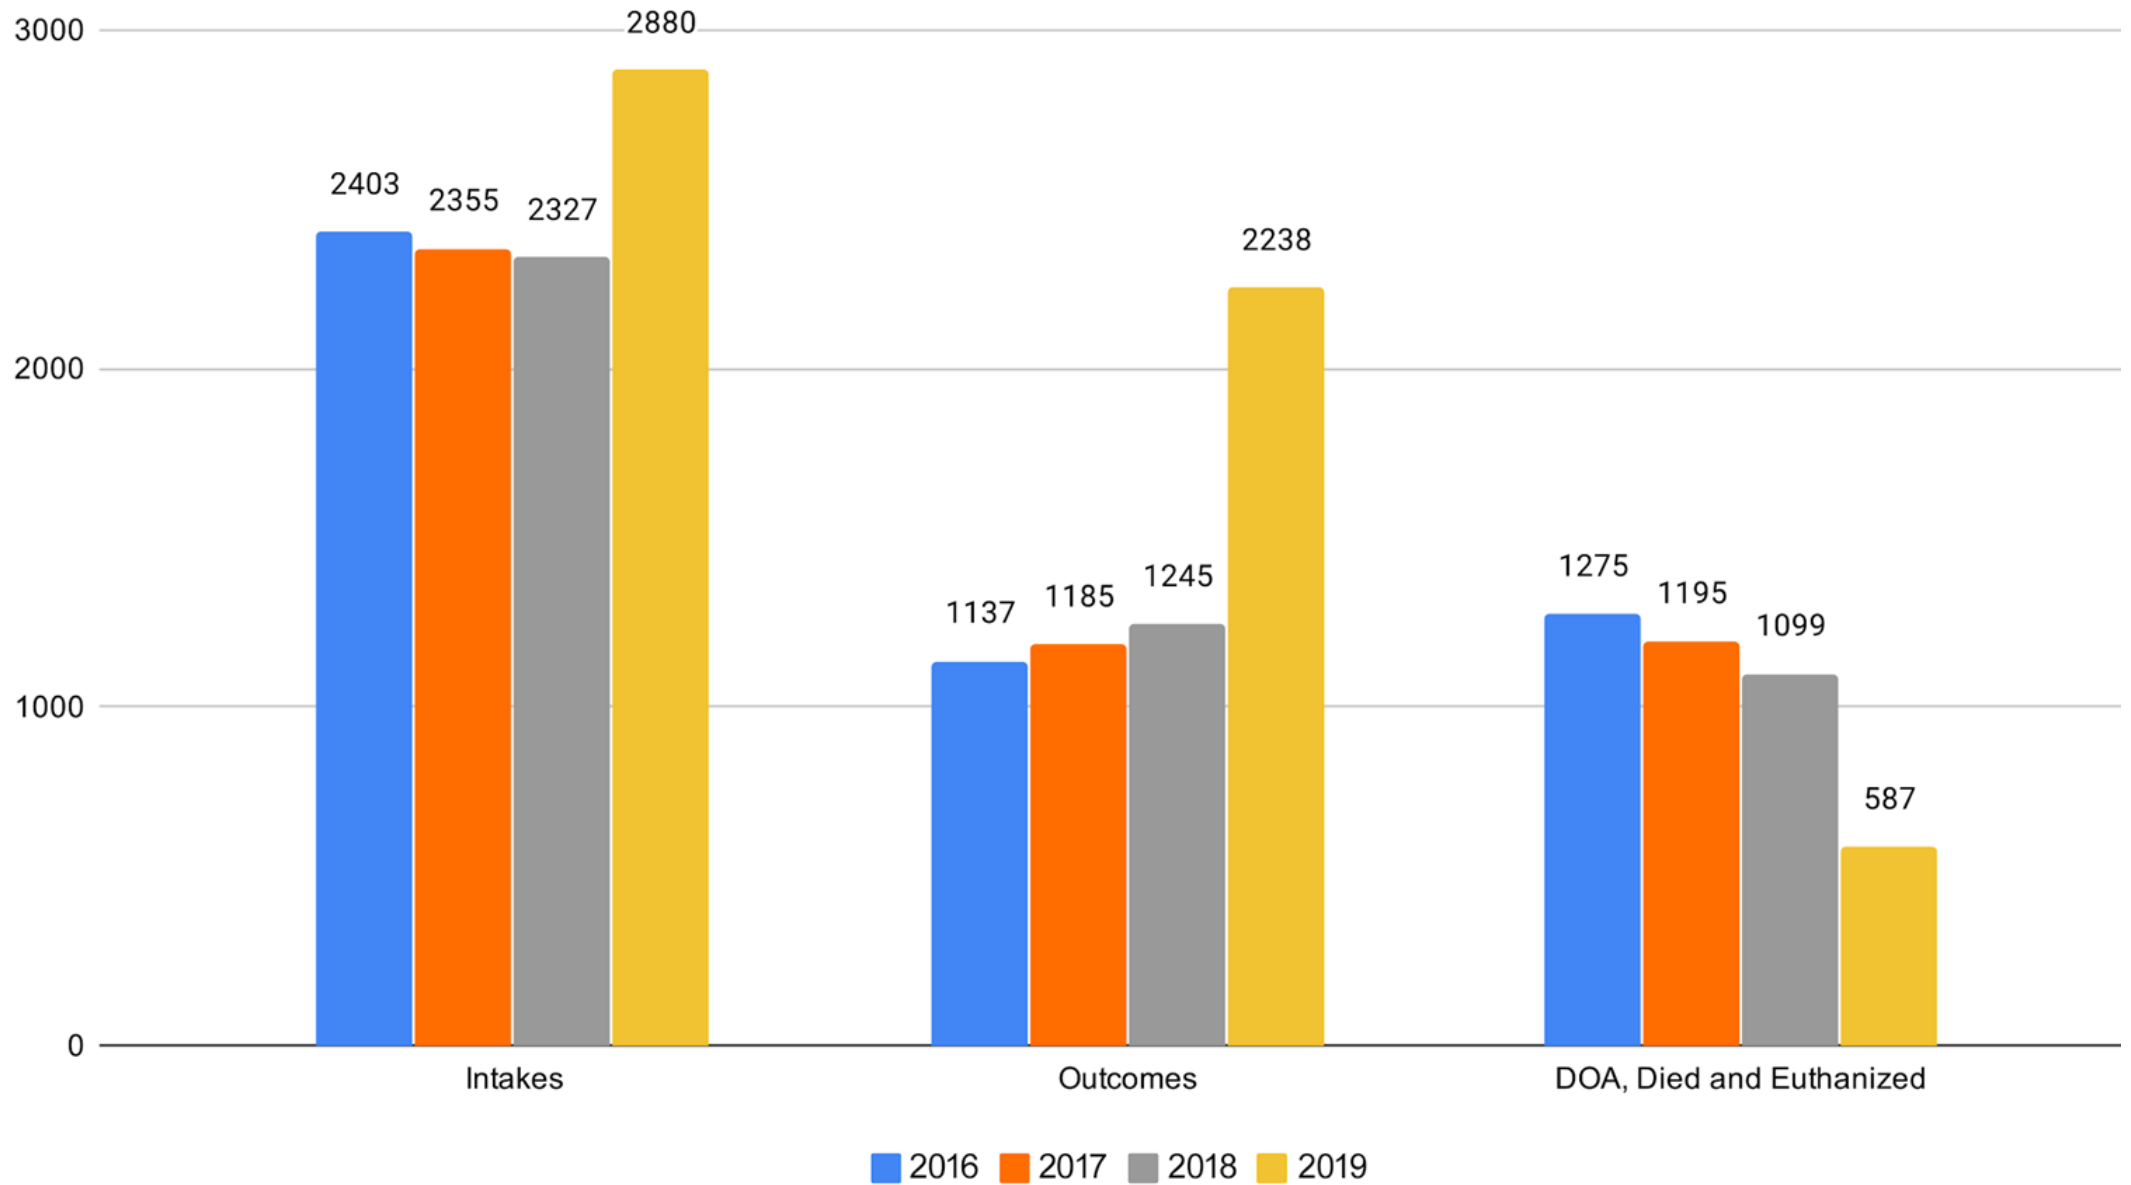

Rockingham/Harrisonburg

SPCA

respect • education • compassion

SHELTER PARTNERS

AND MORE...

SUMMARY

INTAKES:

19%

RTO: 6%

ADOPTION: 70%

TRANSFER: 173%

EUTHANASIA 50%

2016-2019 Intakes and Outcomes

Total Intake: Jan - Dec

Total Outcome: Jan - Dec

#DOGTOBER
ADOPTION SPECIAL