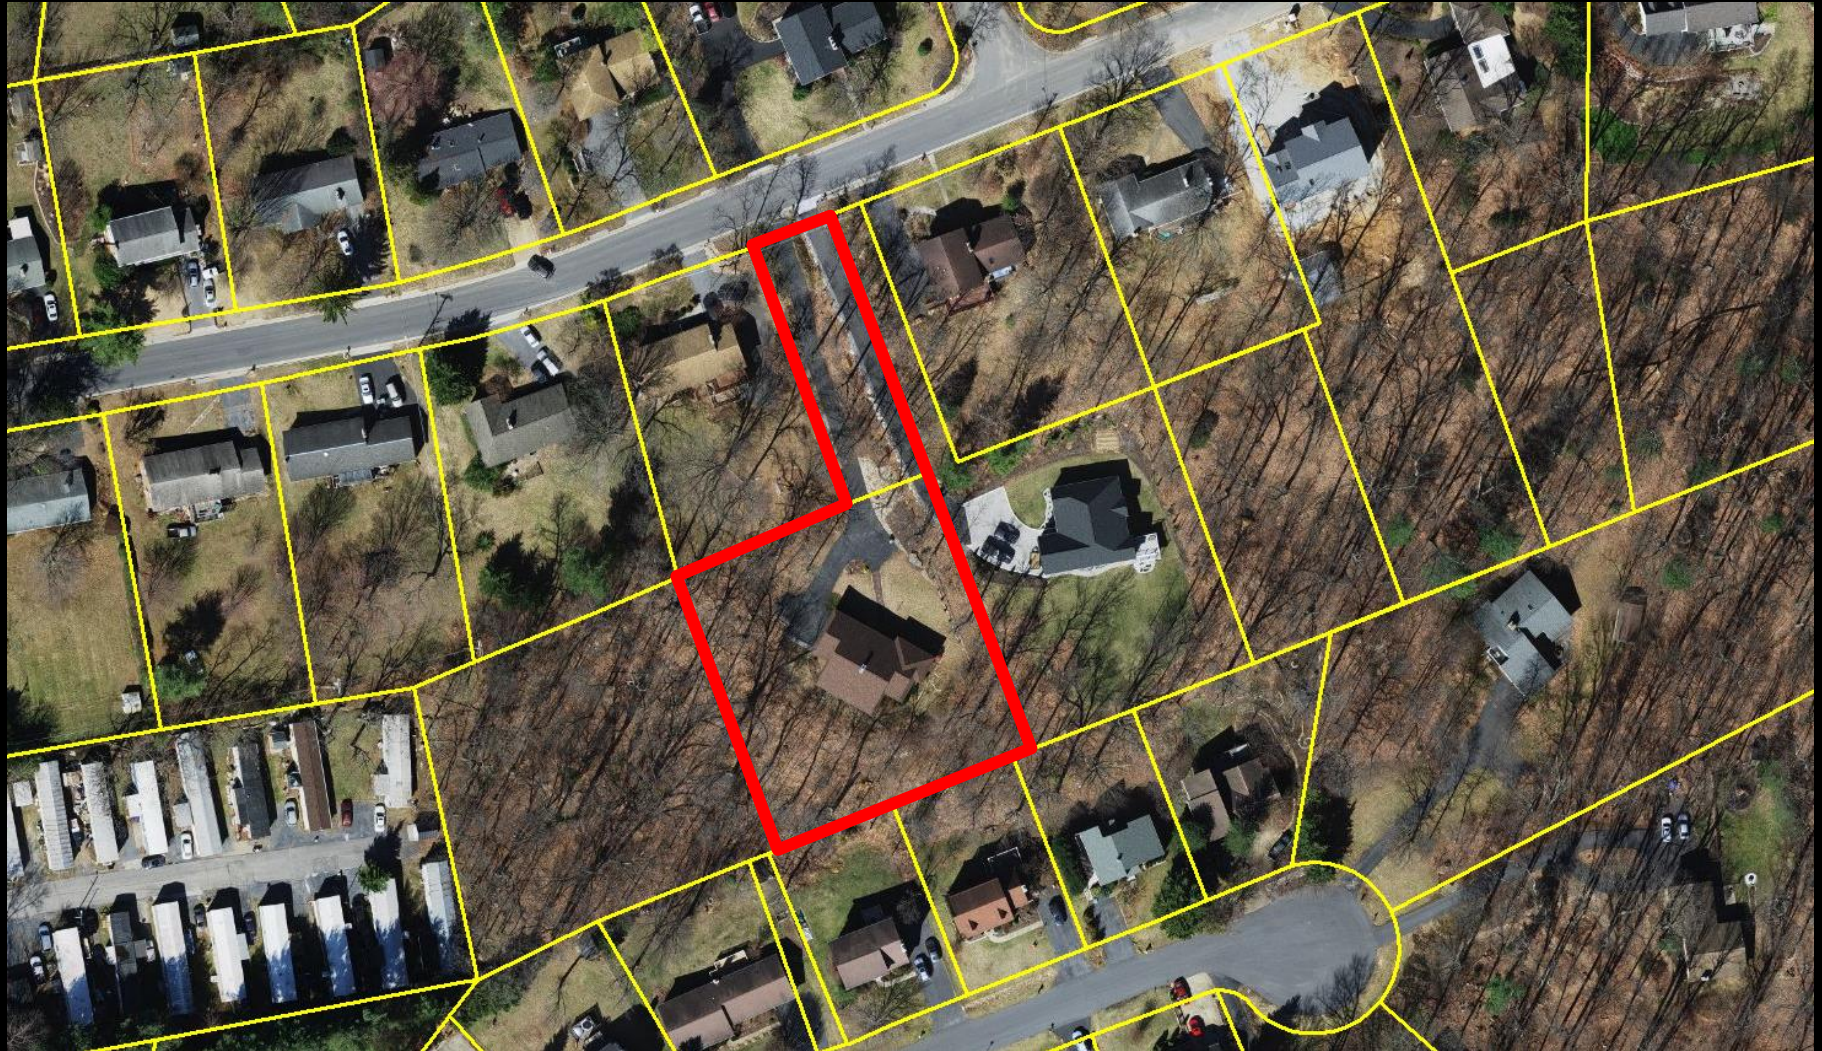

Rezoning – 1182 Nelson Drive

R-1 to R-8C

Rezoning – 1182 Nelson Drive

R-1 to R-8C

Rezoning – 1182 Nelson Drive

R-1 to R-8C

Recommendation

Staff and Planning Commission (6-0) recommends approval of the rezoning from R-1 to R-8C.