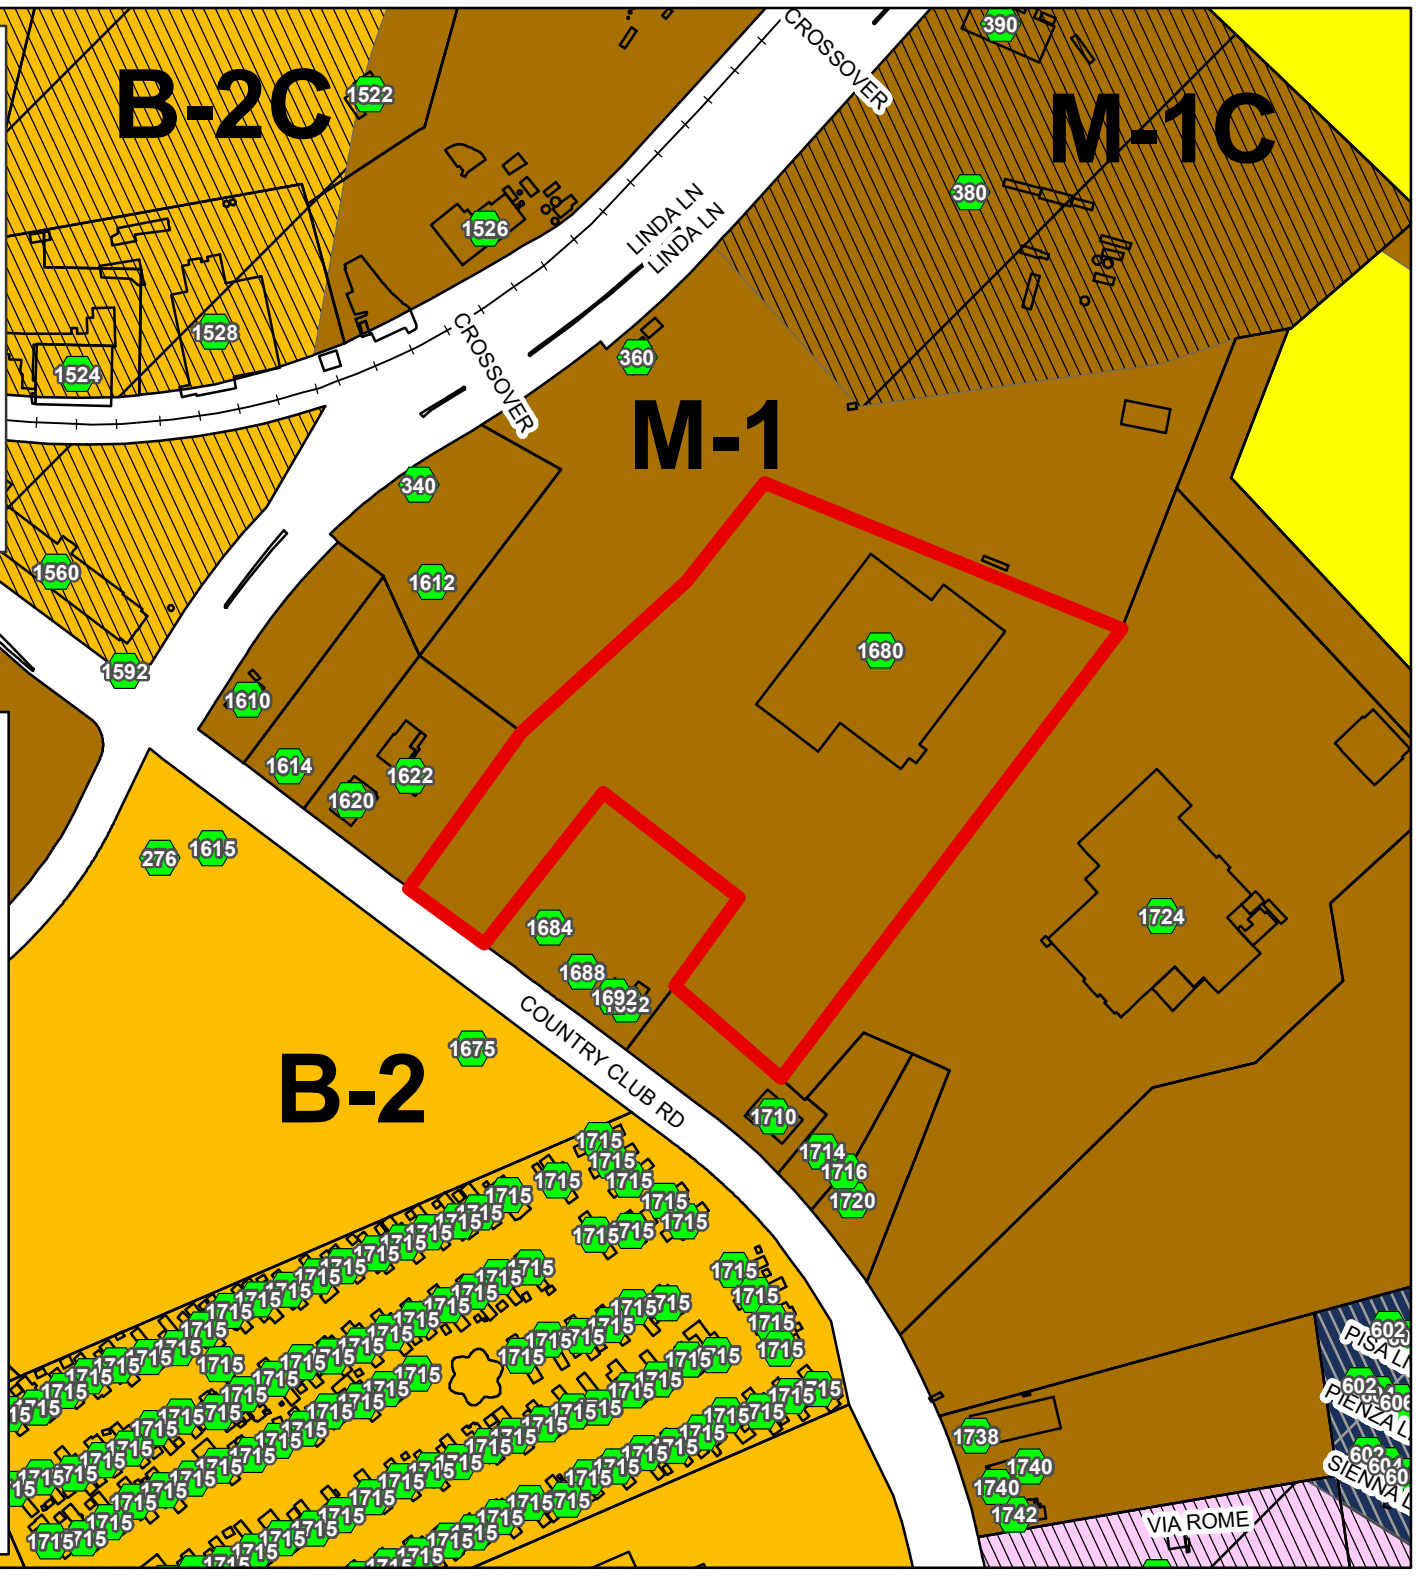

CITY OF HARRISONBURG
Rezoning
(M-1 to B-2C)
1680 Country Club Road
Tax Map Parcels: 72-A-8
+/- 7.35 acres

Zoning

B-2C

M-1C

M-1

B-2

CITY OF HARRISONBURG
Rezoning
(M-1 to B-2C)
1680 Country Club Road
Tax Map Parcels: 72-A-8
+/- 7.35 acres