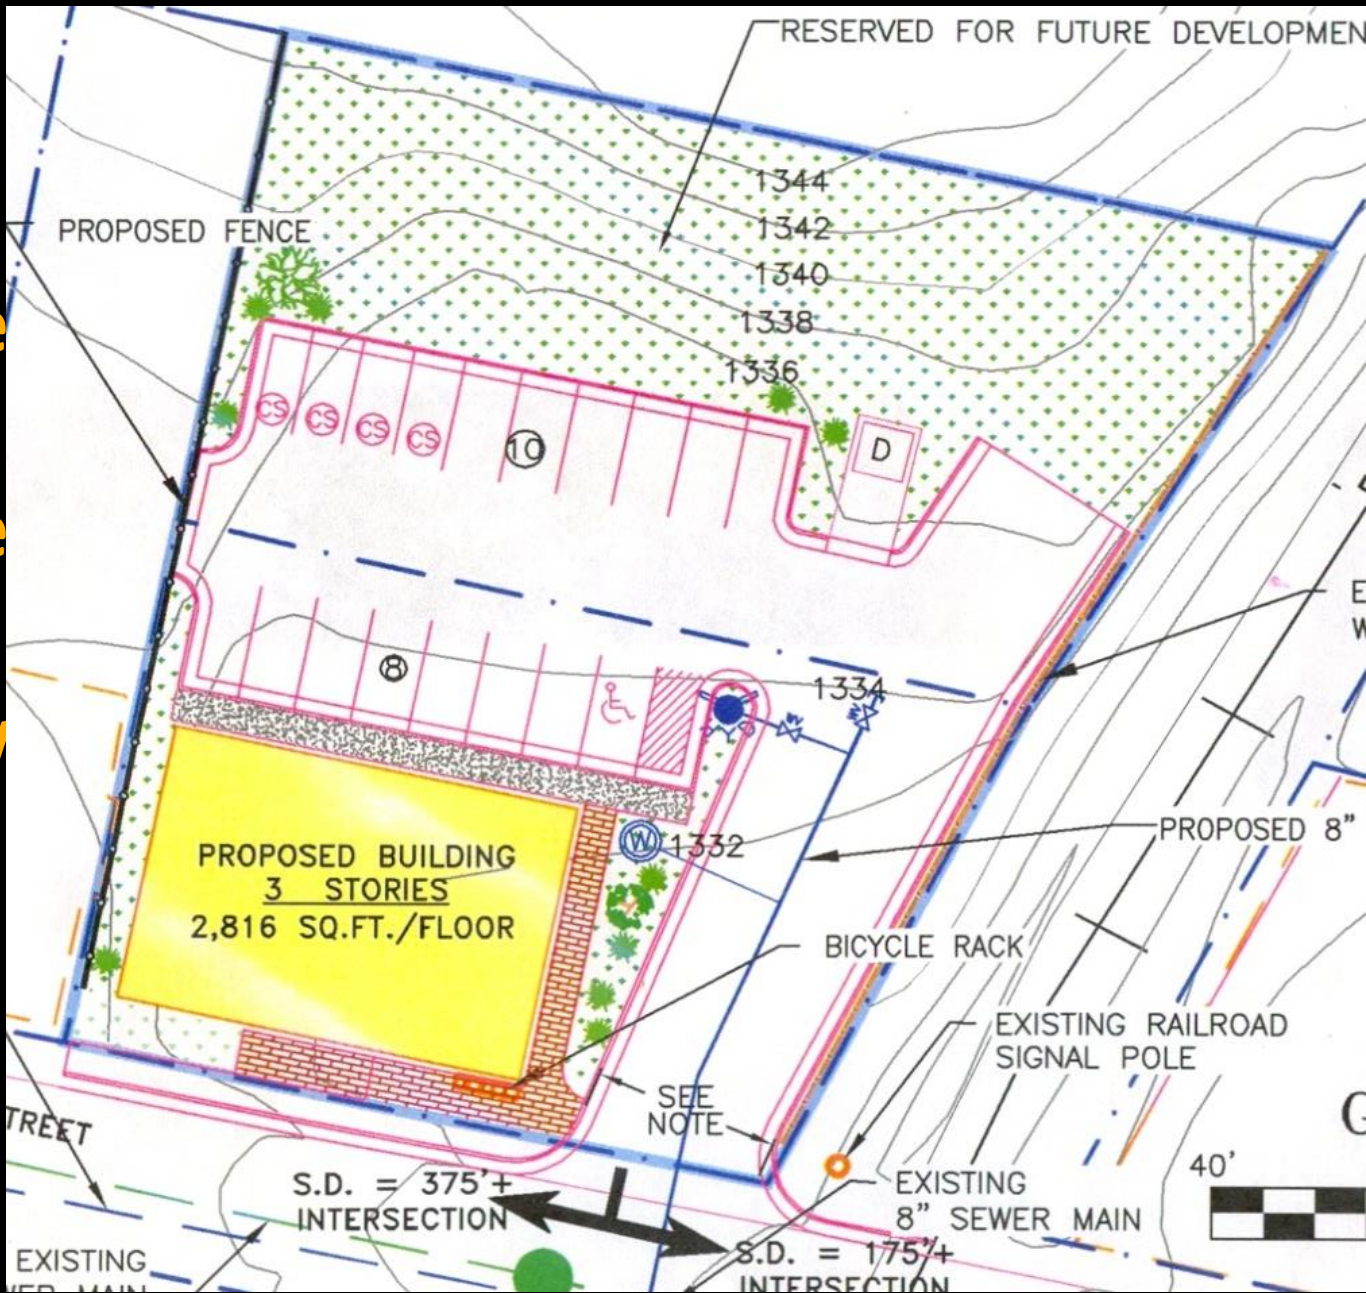

# 120 West Wolfe Street

SUP – 10-3-85 (1) Brewery Manufacturing

120

120

120

**WING IT**  
540-435-3287

Rezone

Rezone

W ROCK ST

N LIBERTY ST

W WOLFEST

W ELIZABETH ST