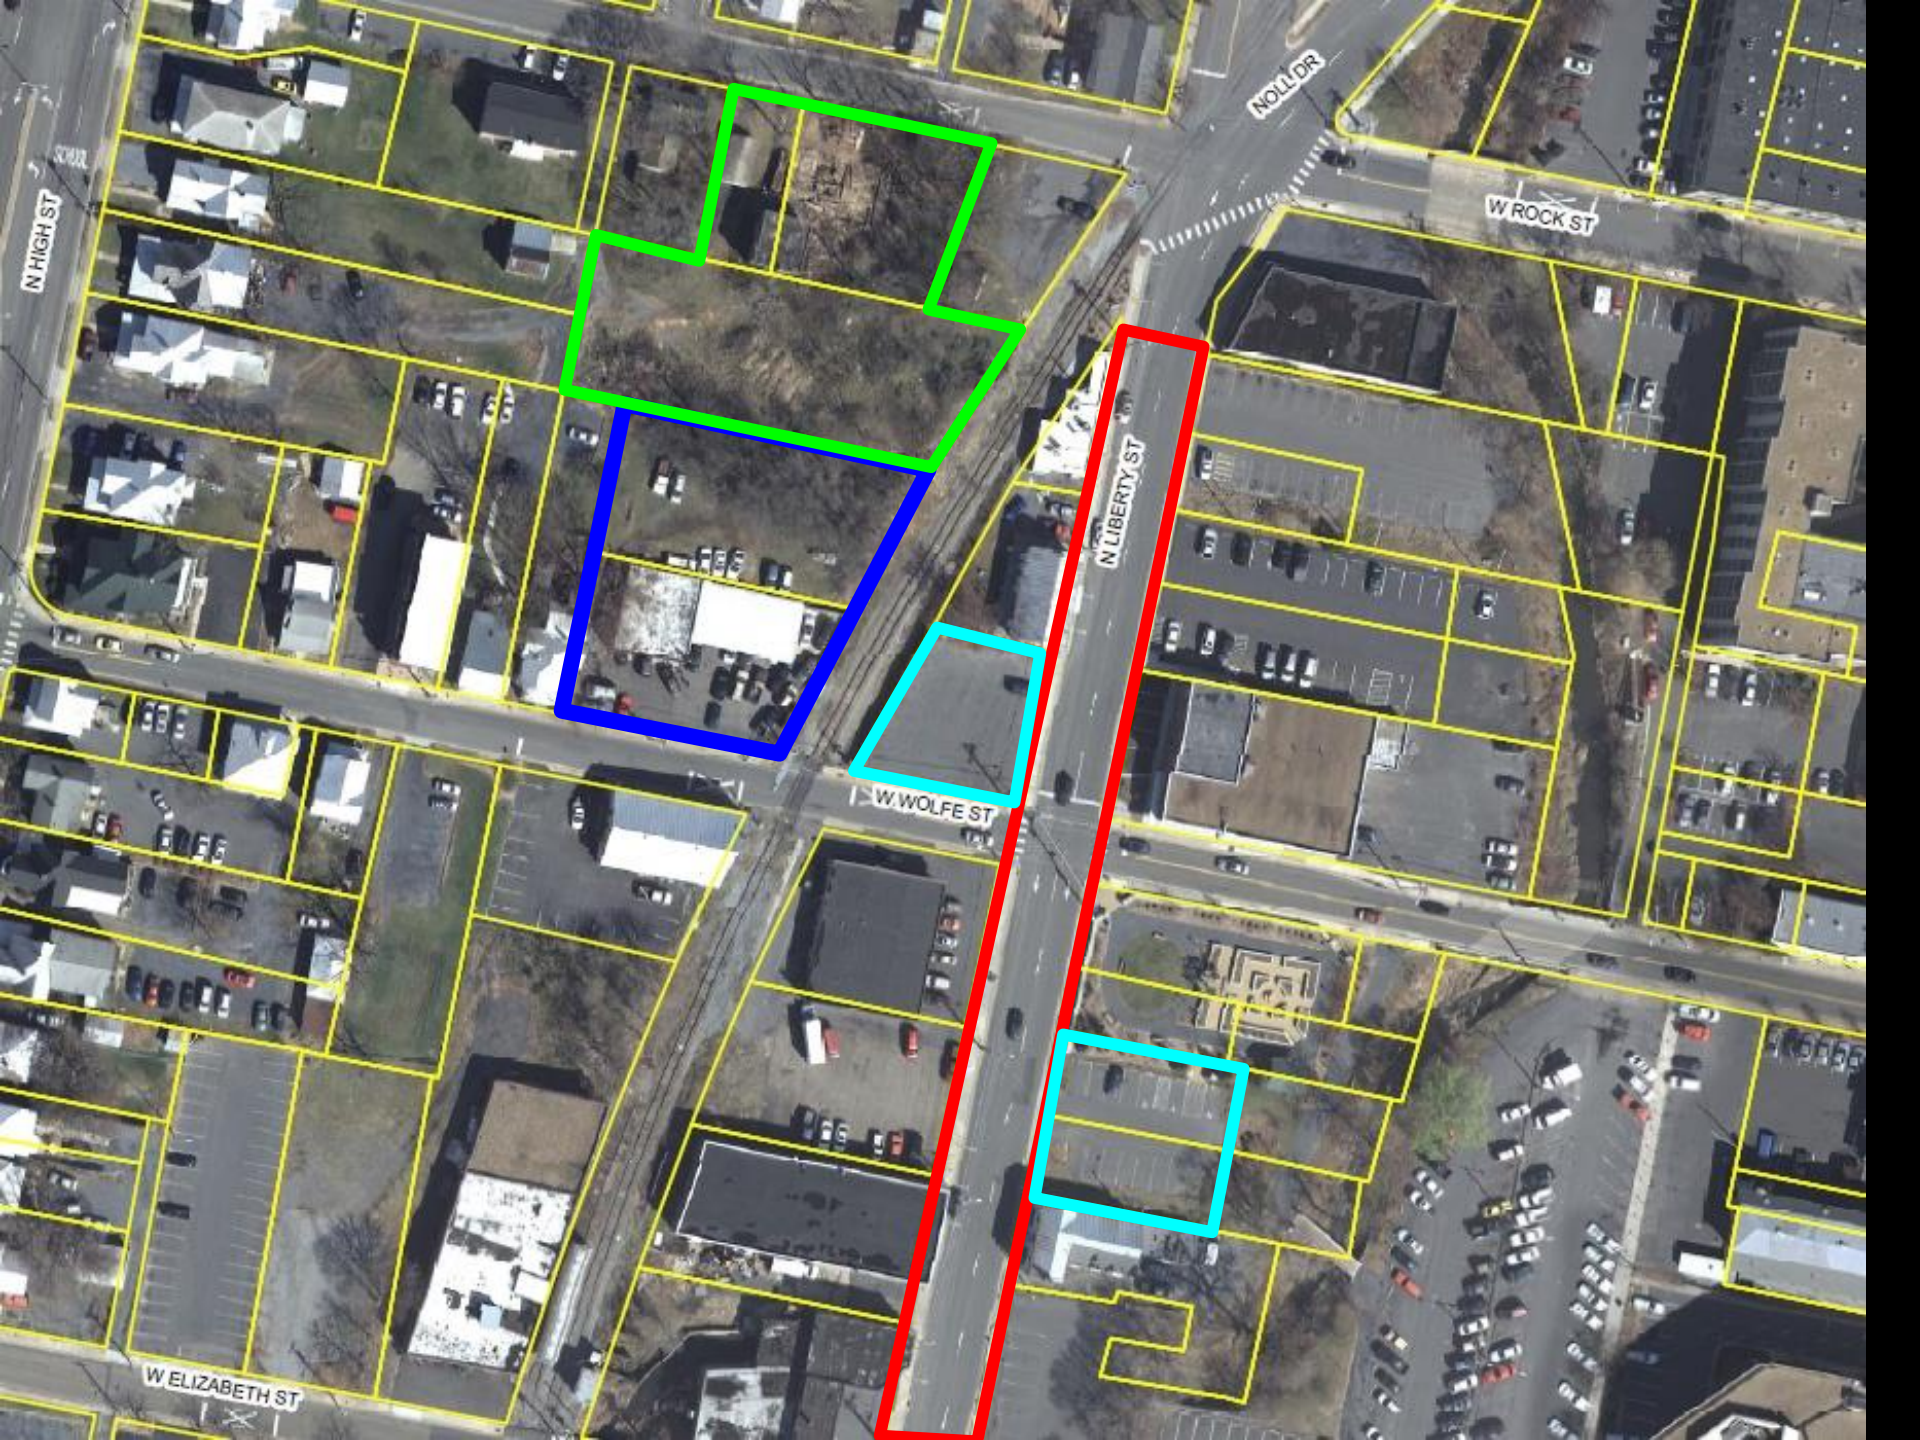

# 120 West Wolfe Street

SUP – 10-3-85 (1) Brewery Manufacturing

120

120

120

**WING IT**  
540-435-3287

Rezone

Rezone

Approv

proffers

air

NO PARKING BETWEEN  
CITY LIGHTS & MAIN  
ELEVATOR AND IN PROHIBITED

120

3

N HIGH ST

NOLL DR

W ROCK ST

N LIBERTY ST

W WOLFEST

W ELIZABETH ST