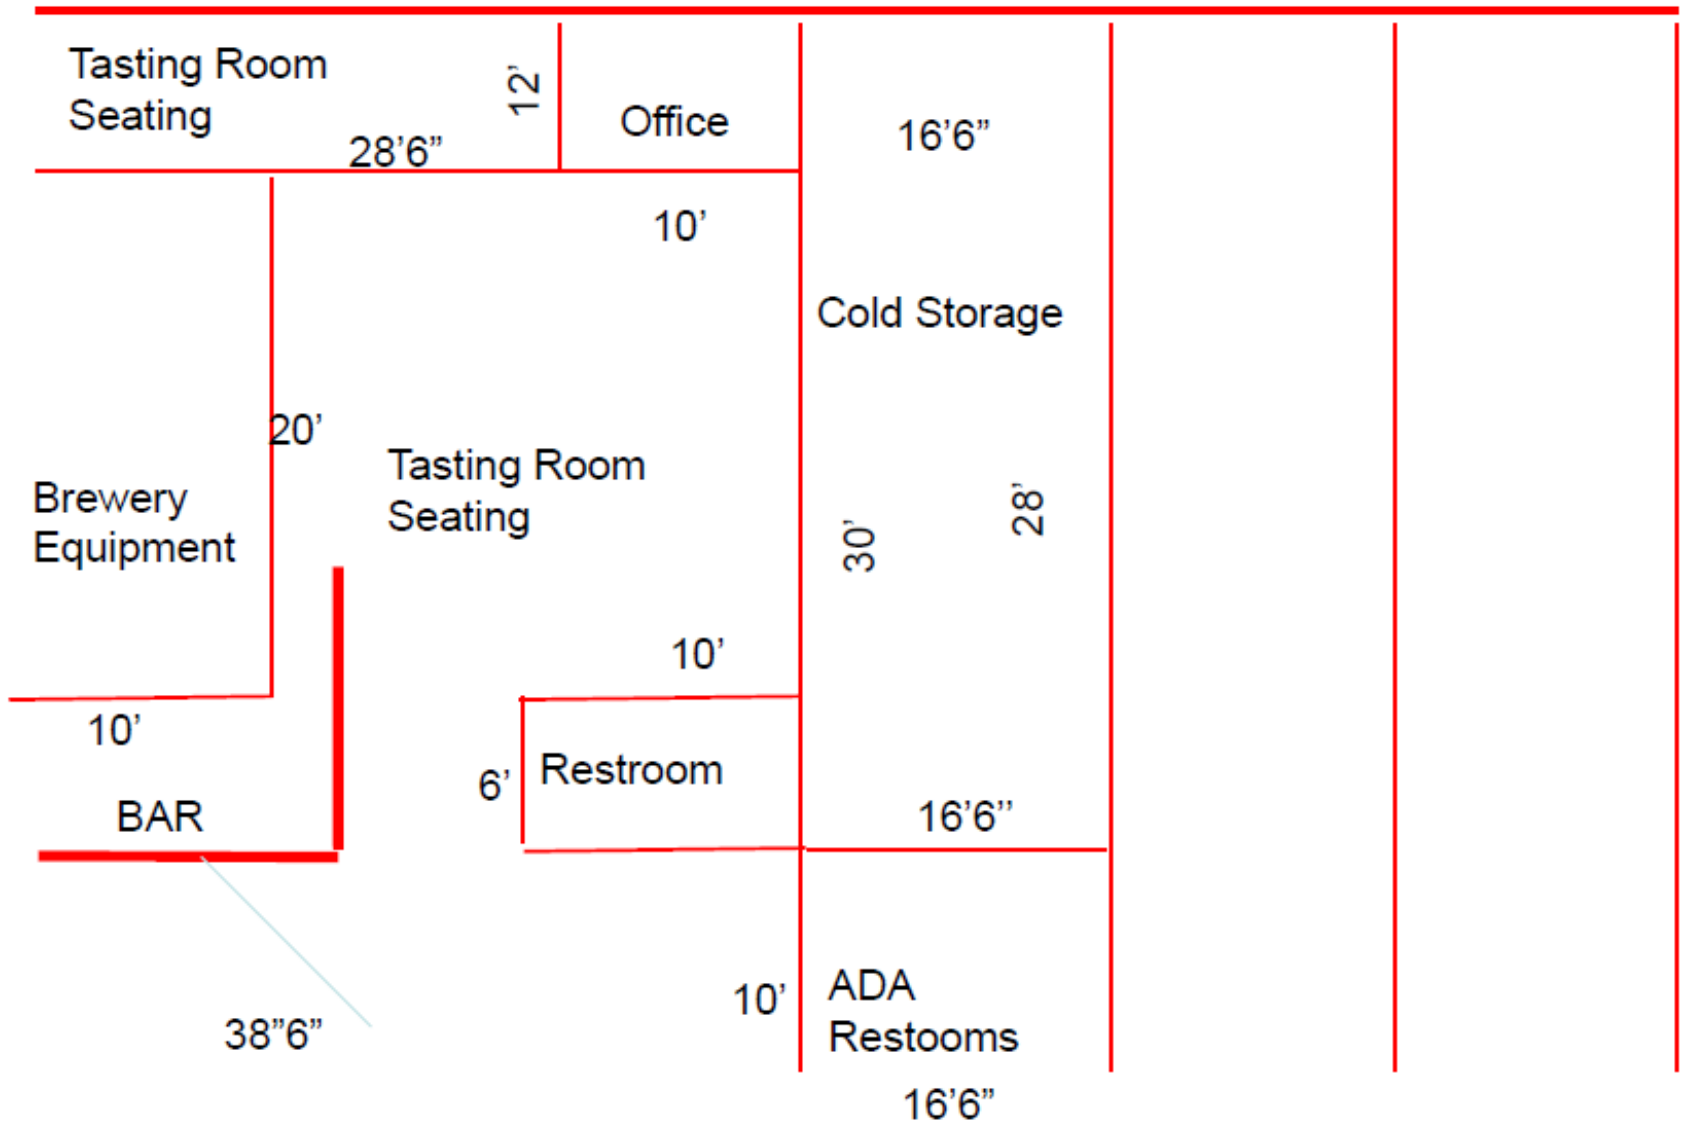

Approv

proffers

air

NO PARKING BETWEEN  
CITY LIGHTS & MAIN  
ELEVATOR AND IN PROHIBITED

120

3

N HIGH ST

NOLL DR

W ROCK ST

N LIBERTY ST

W WOLFEST

W ELIZABETH ST