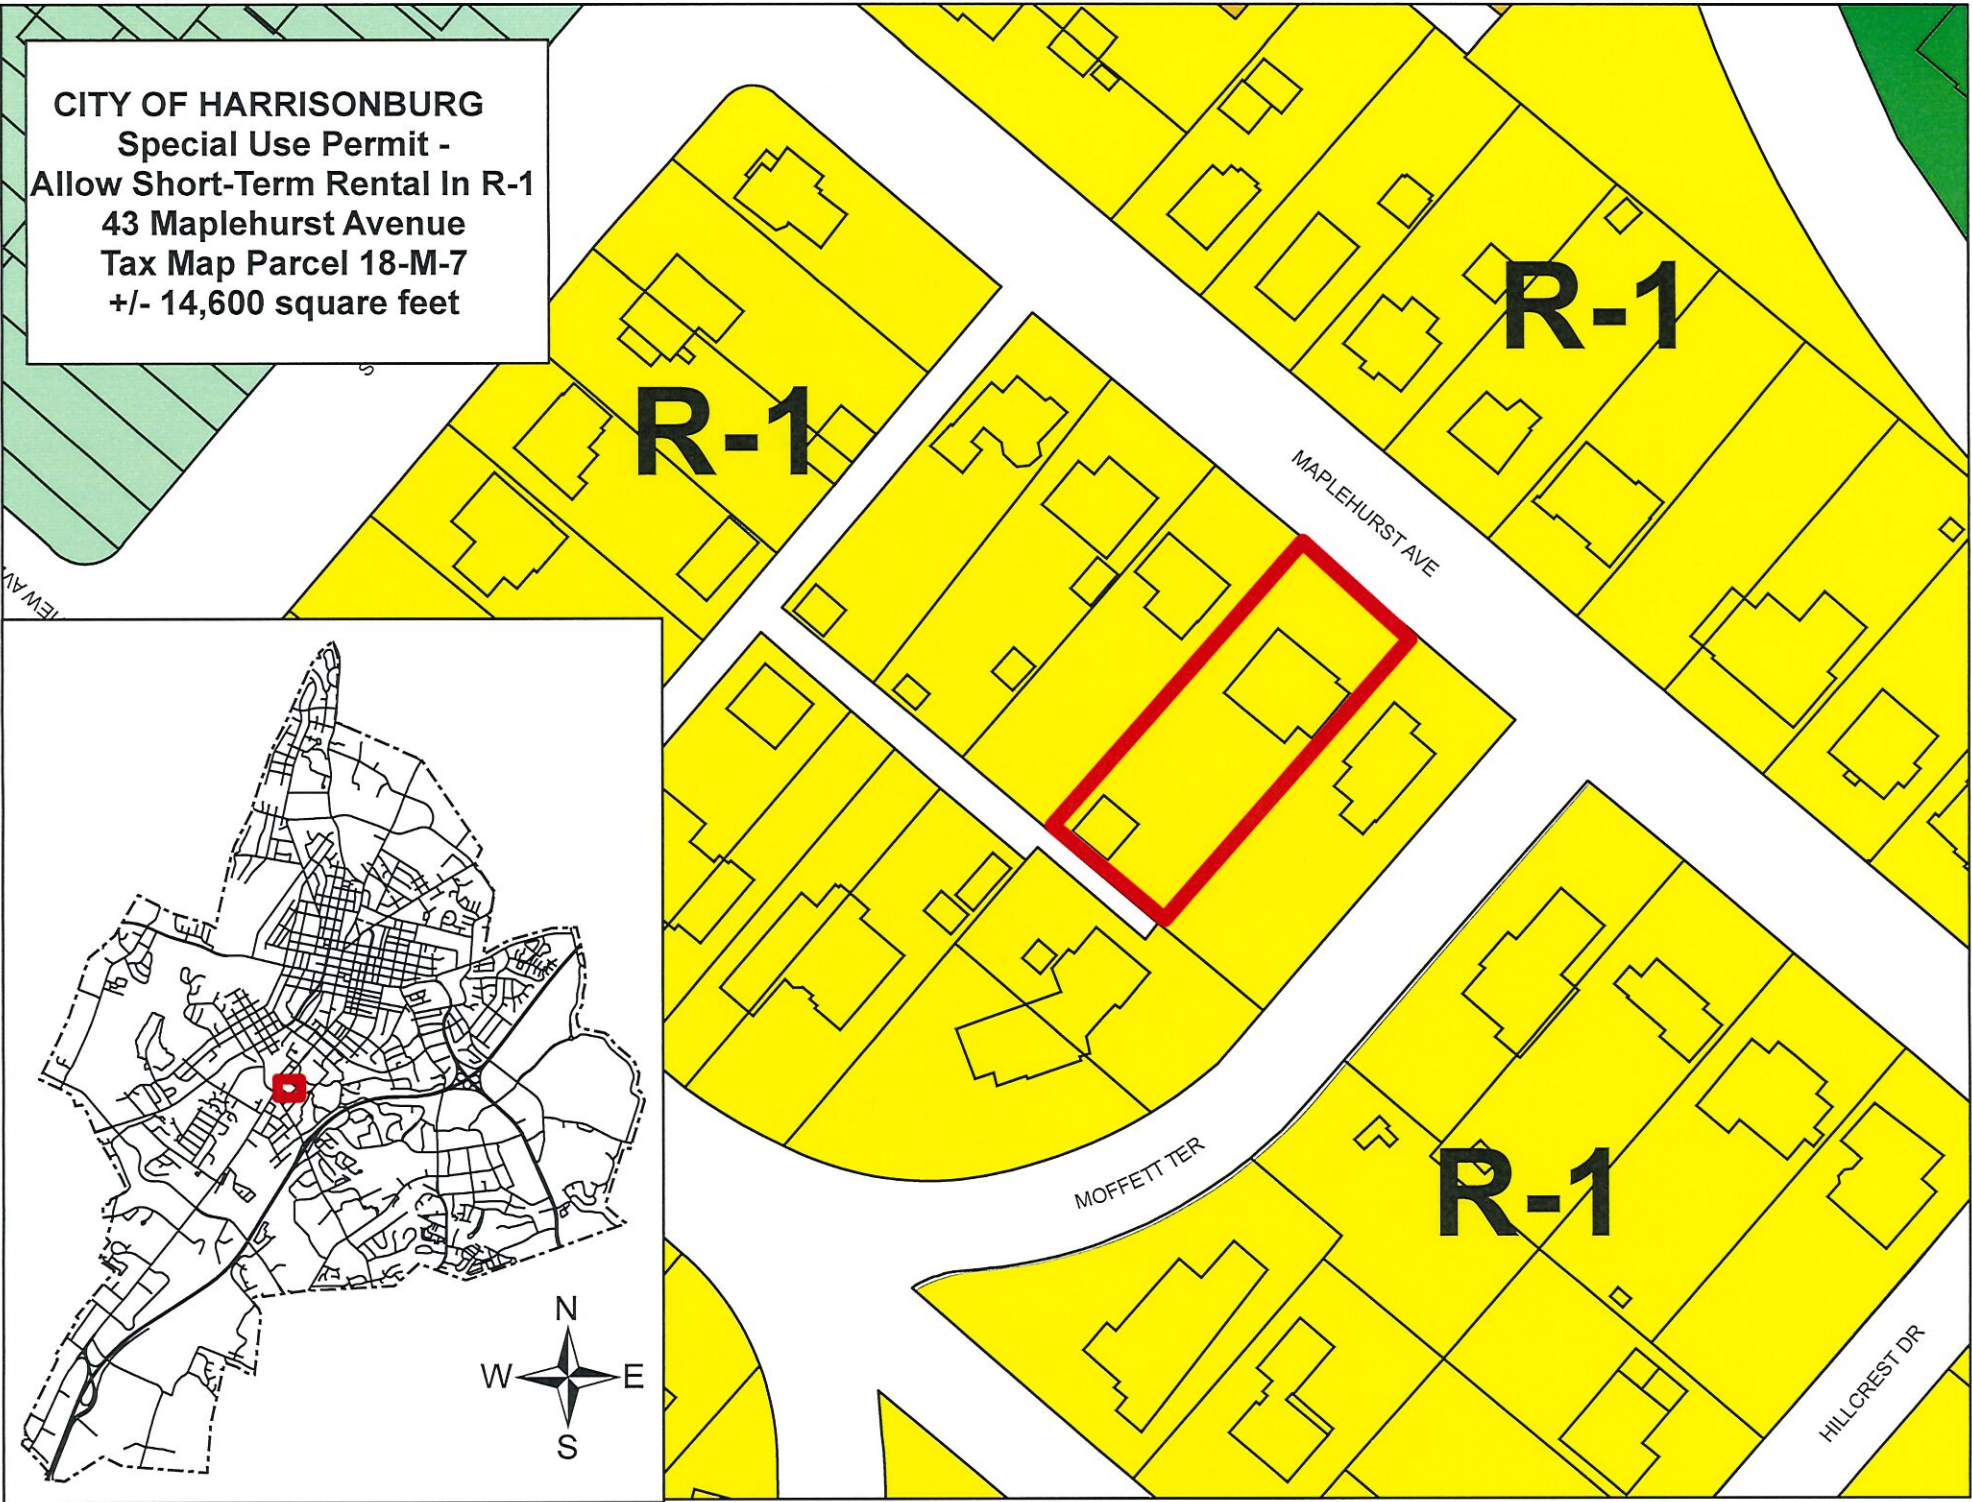

CITY OF HARRISONBURG
Special Use Permit -
Allow Short-Term Rental In R-1
43 Maplehurst Avenue
Tax Map Parcel 18-M-7
+/- 14,600 square feet

R-1

R-1

R-1