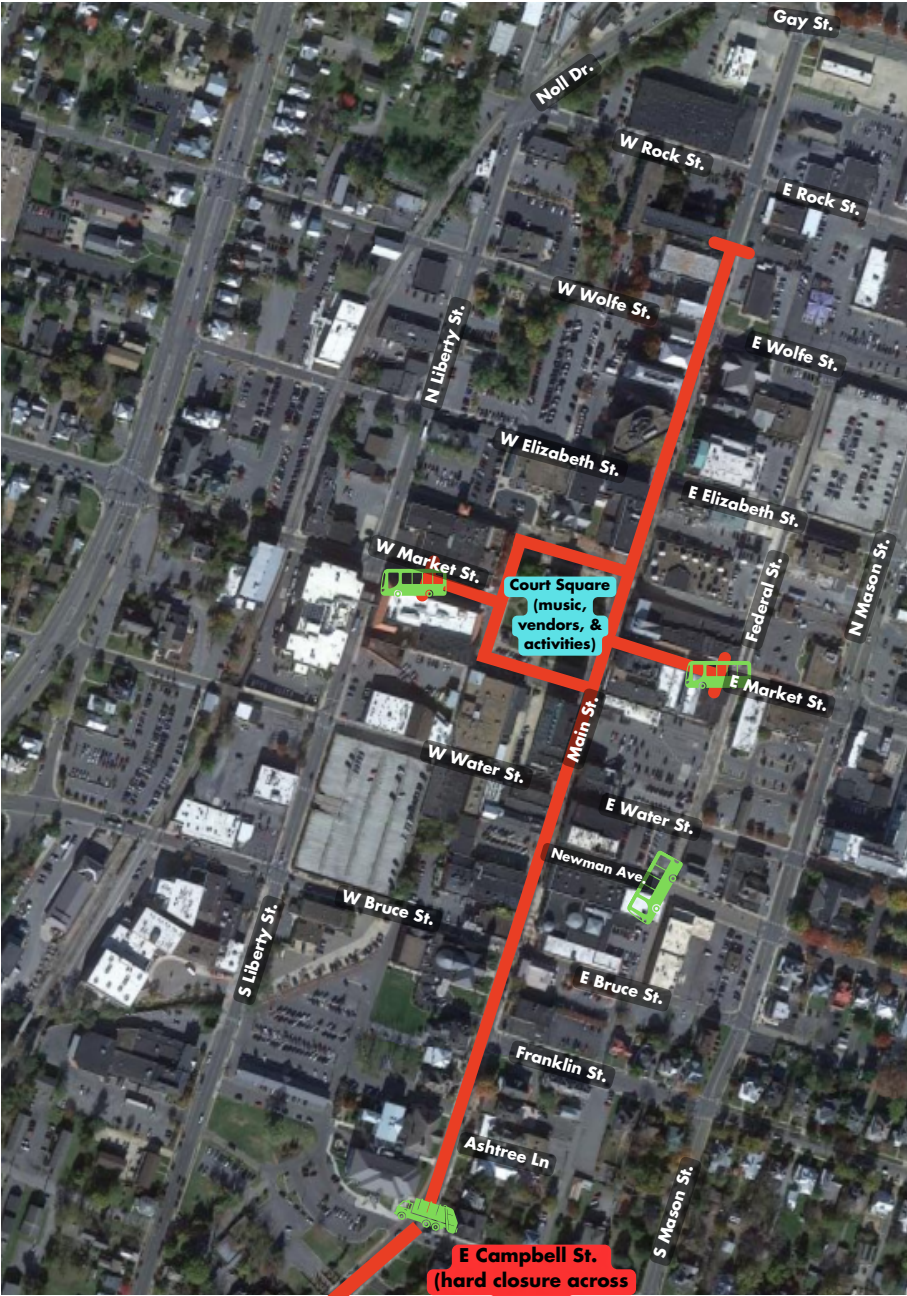

2023 Skeleton Festival

Trick-or-Treat on Liberty & Mason Street: 1 PM - 2 PM

Skeleton Festival: 2 PM - 5 PM

ROAD CLOSURES

Main Street: Campbell St. to Rock St.

11 AM - 6 PM

(close right turn lane of MLK, hard closure at Campbell St., end of closure after Glen's Fair Price (Rock St.))

Hard Closures:

MLK Right turn lane-blocked

E Grant St.

Paul St.

2023 Skeleton Festival