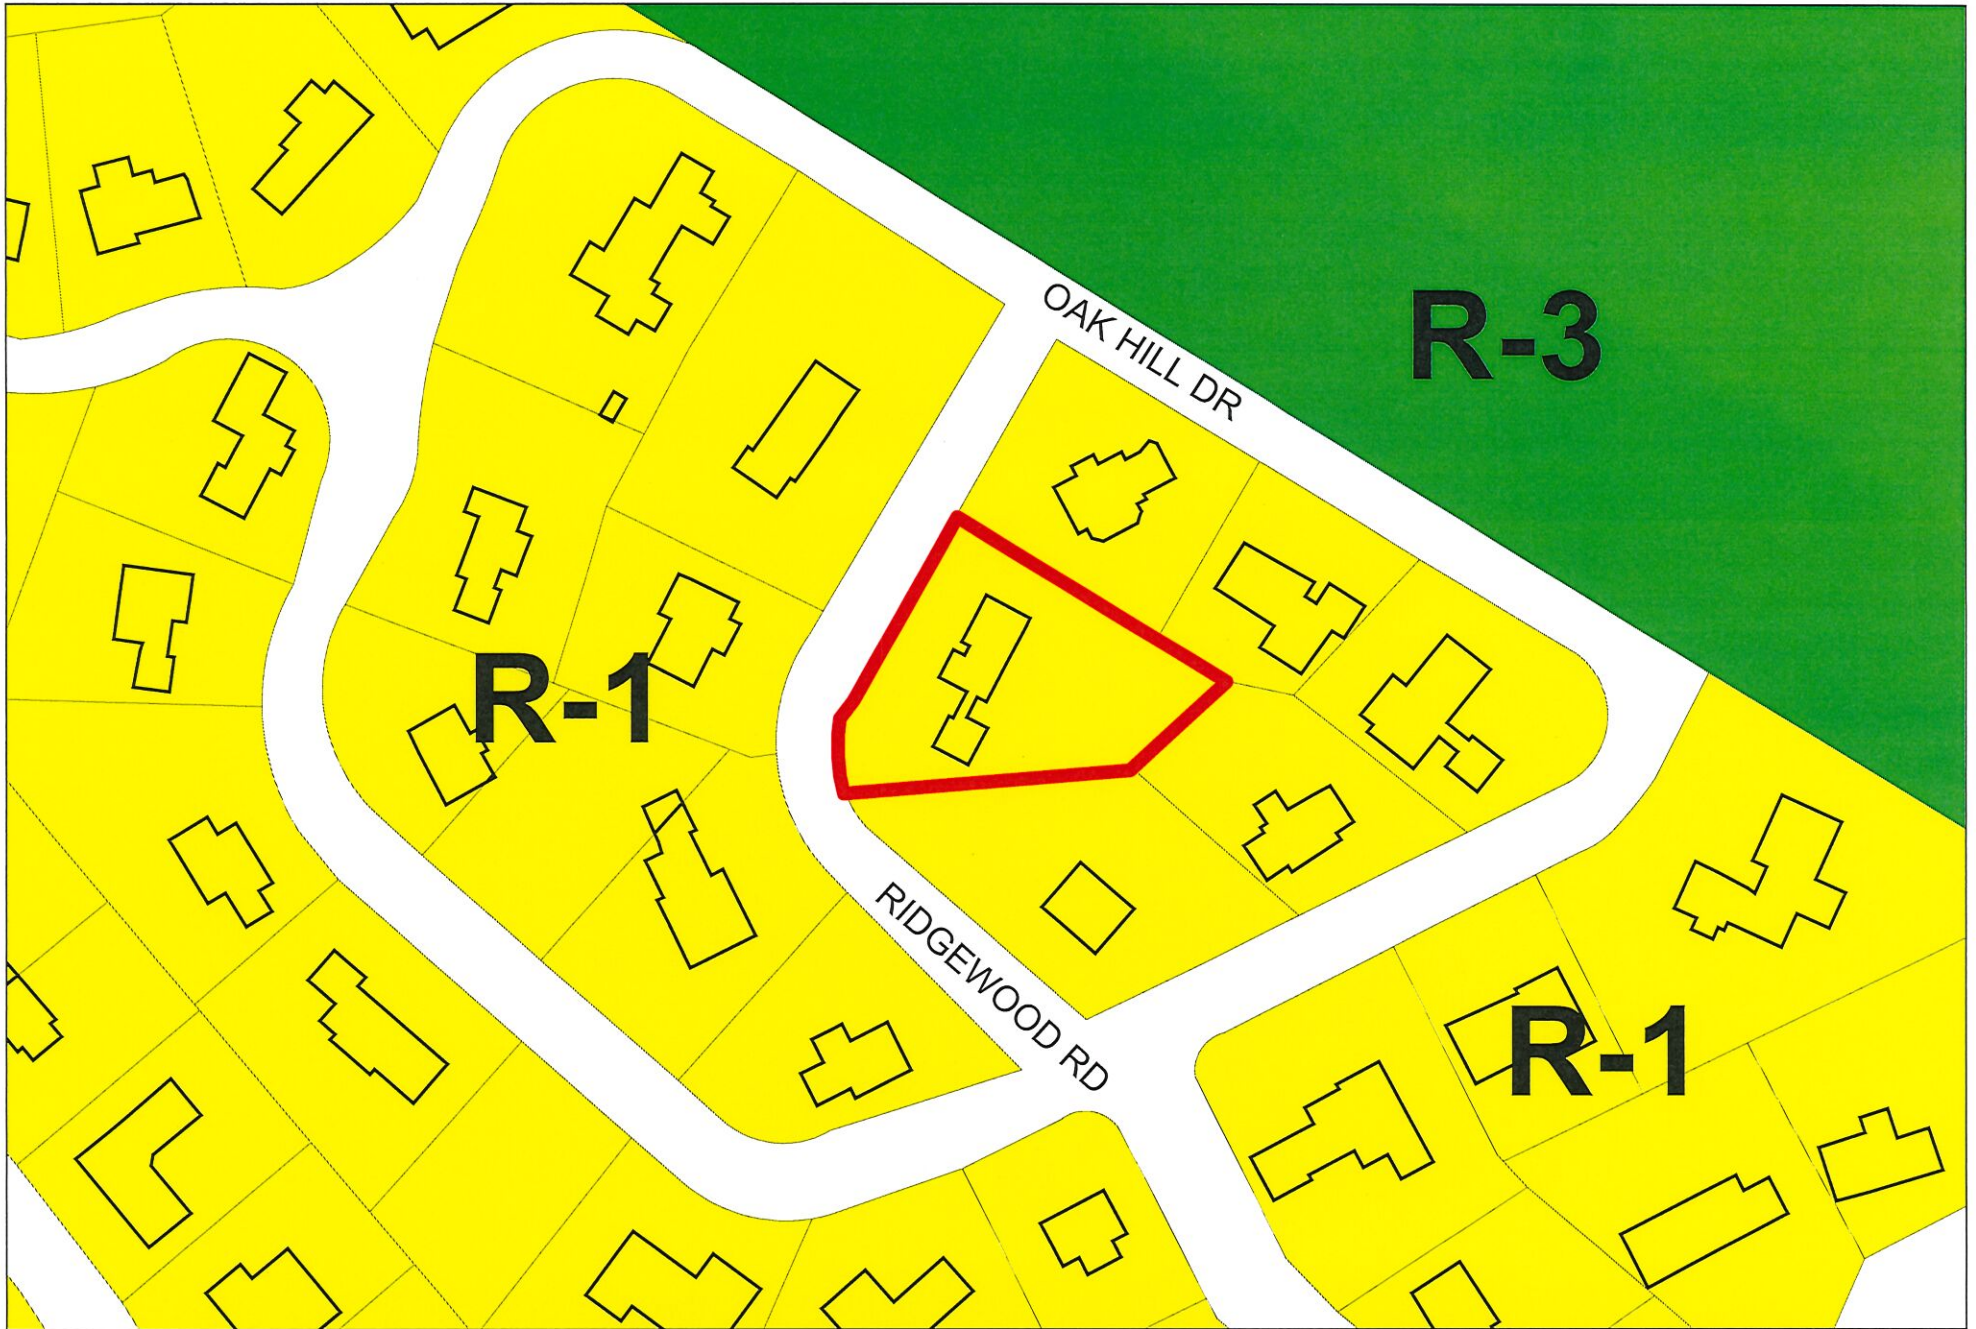

SITE

CITY OF HARRISONBURG
Special Use Permit
709 Ridgewood Road
R-1, Single-Family Residential
District
Section 10-3-34(7), Short-Term
Rental
Tax Map Parcel: 86-A-1
+/- 24,972 sq. ft.

1 inch = 4,000 feet

**SUP - Short-term Rental in R-1
907 Ridgewood Road**