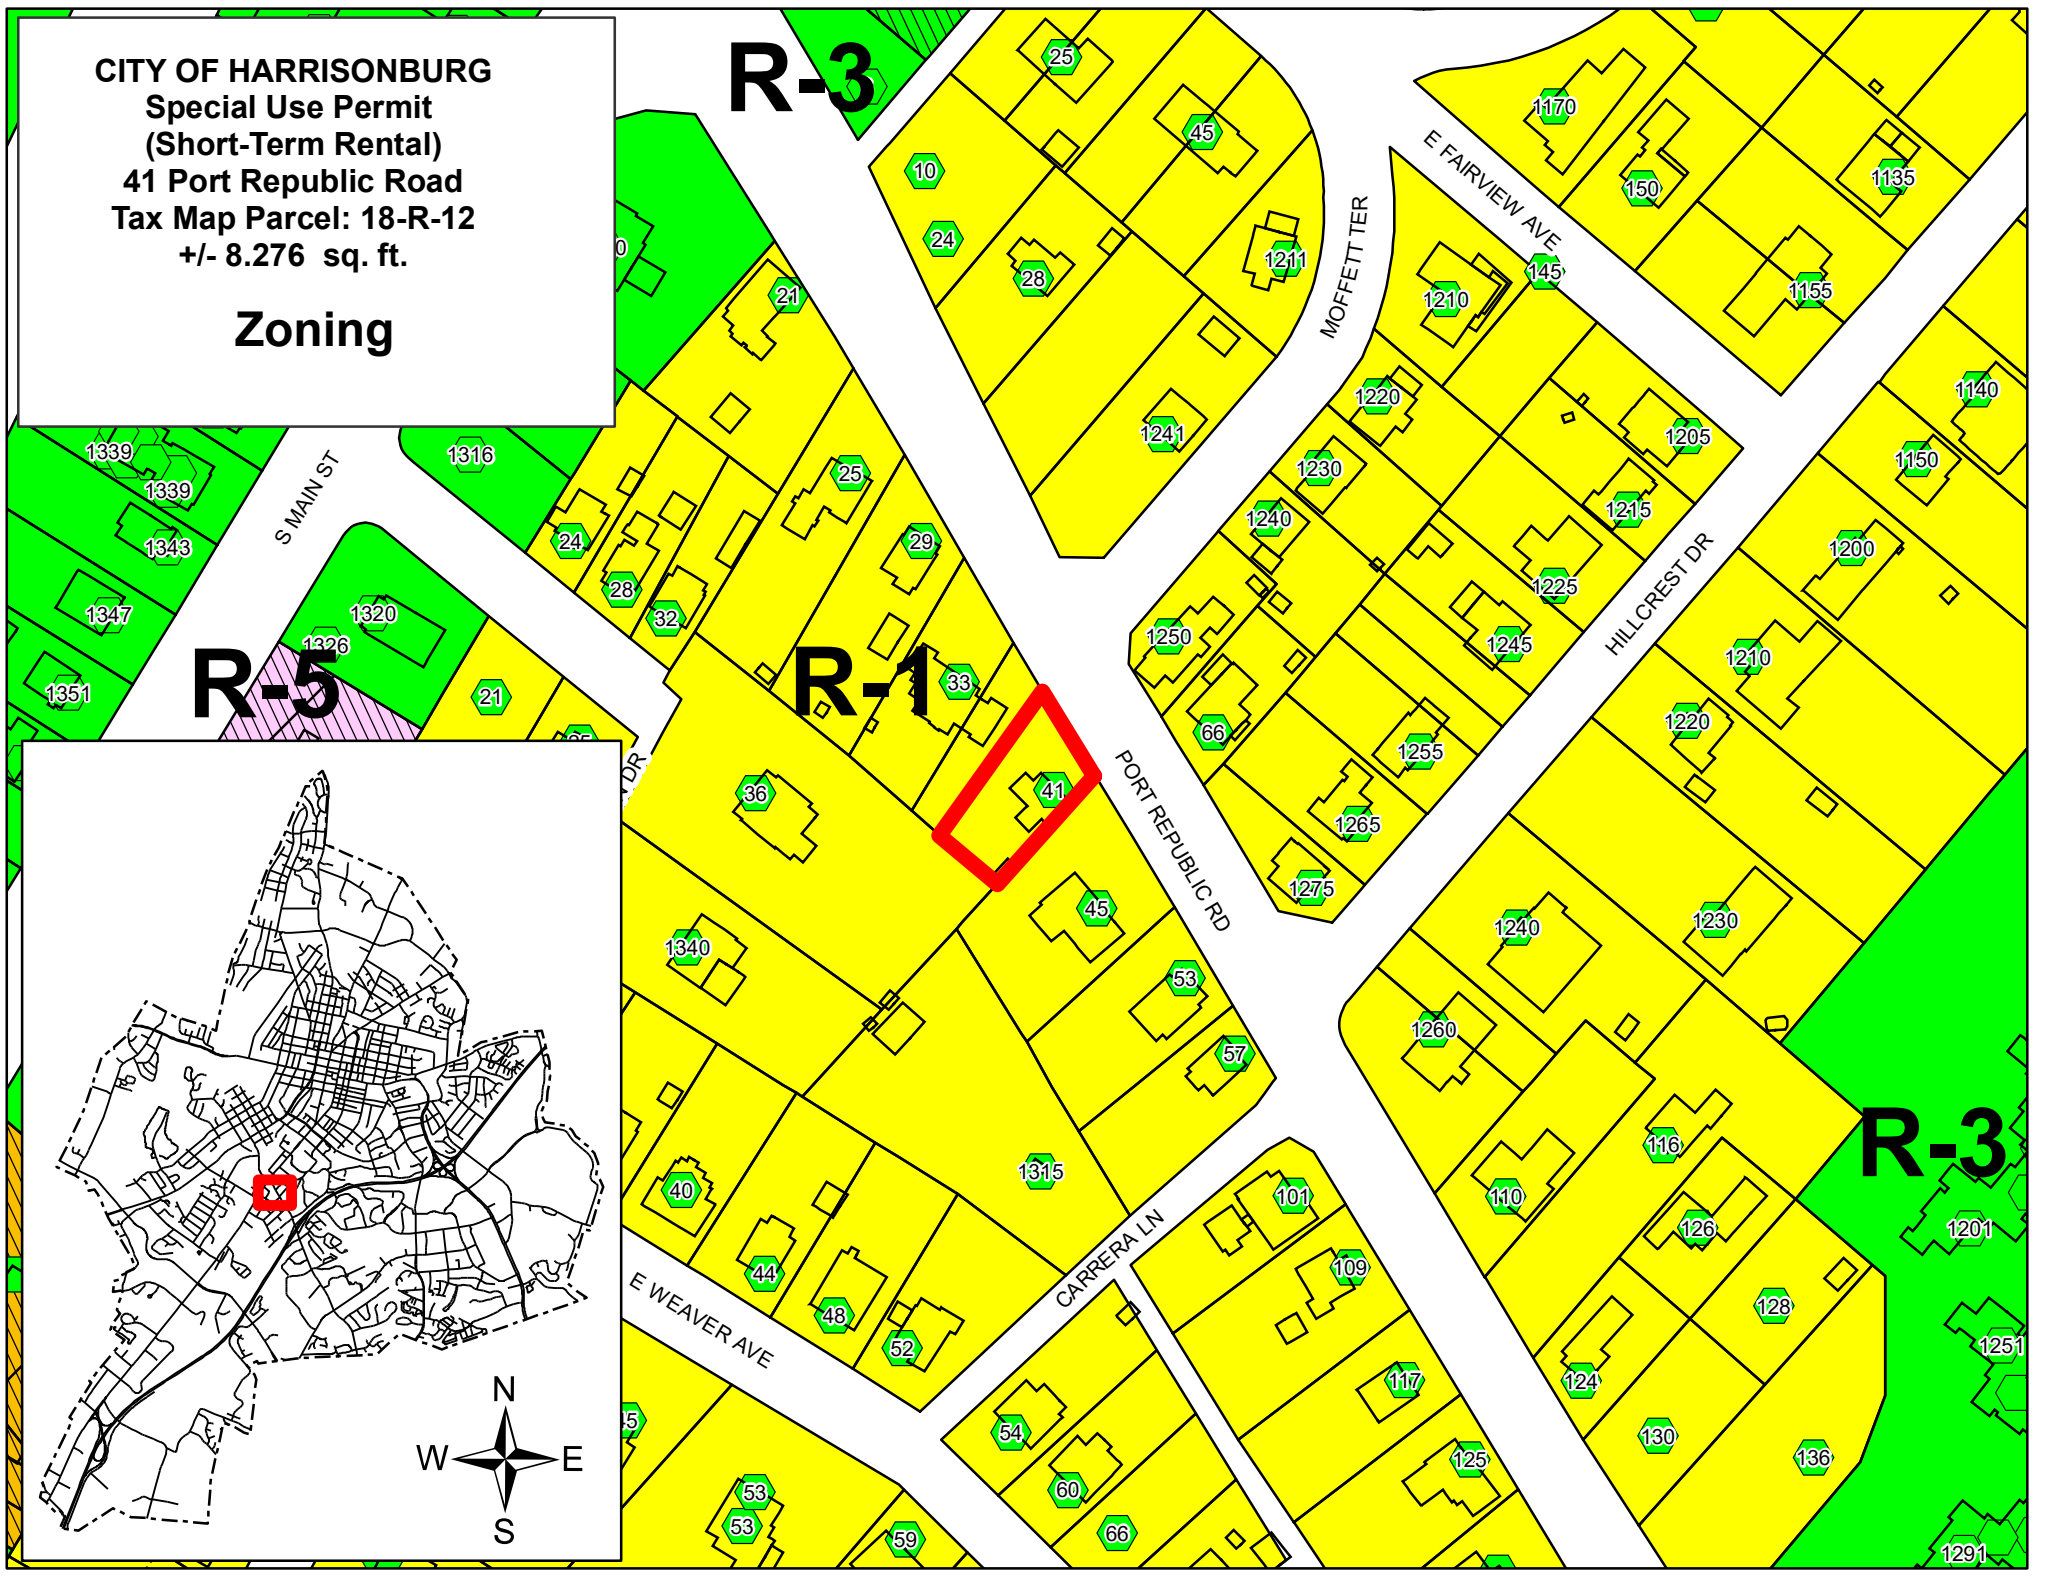

CITY OF HARRISONBURG
Special Use Permit
(Short-Term Rental)
41 Port Republic Road
Tax Map Parcel: 18-R-12
+/- 8.276 sq. ft.

Zoning

CITY OF HARRISONBURG
Special Use Permit
(Short-Term Rental)
41 Port Republic Road
Tax Map Parcel: 18-R-12
+/- 8.276 sq. ft.

(Future) Land Use Guide

**Gov't/
Quasi-Gov't**

Mixed Use

**Low Density
Res.**

**Gov't/
Quasi-Gov't**

CITY OF HARRISONBURG
Special Use Permit
(Short-Term Rental)
41 Port Republic Road
Tax Map Parcel: 18-R-12
+/- 8.276 sq. ft.