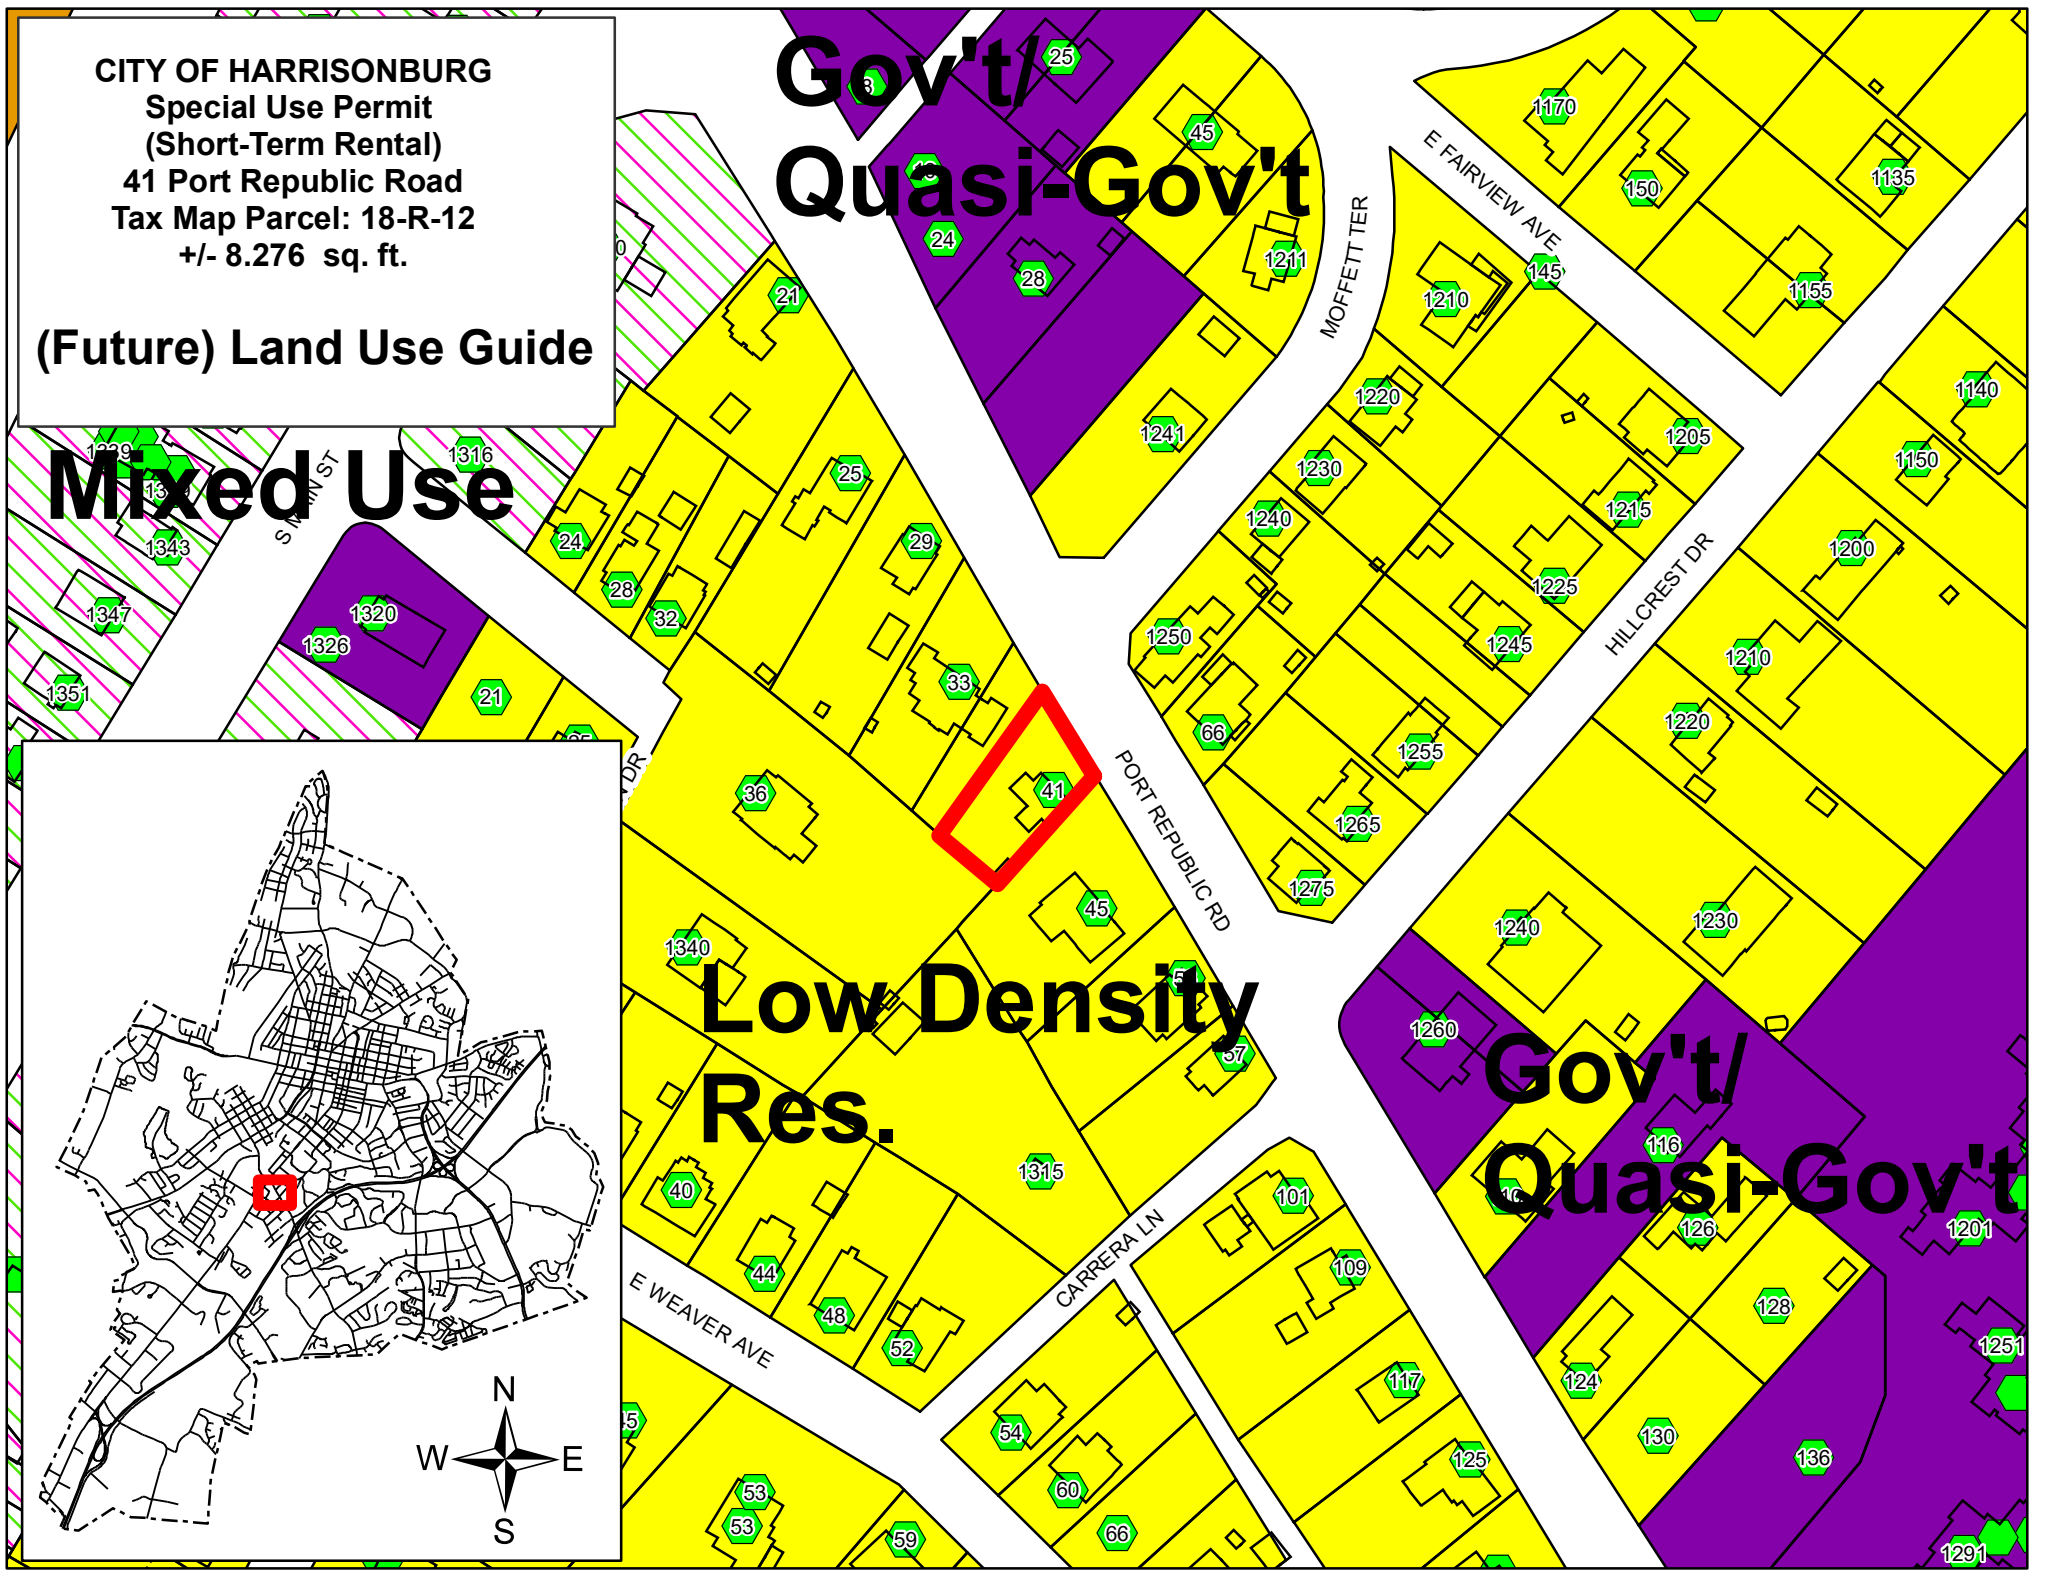

CITY OF HARRISONBURG
Special Use Permit
(Short-Term Rental)
41 Port Republic Road
Tax Map Parcel: 18-R-12
+/- 8.276 sq. ft.

Zoning

CITY OF HARRISONBURG
Special Use Permit
(Short-Term Rental)
41 Port Republic Road
Tax Map Parcel: 18-R-12
+/- 8.276 sq. ft.

(Future) Land Use Guide

**Gov't/
Quasi-Gov't**

Mixed Use

**Low Density
Res.**

**Gov't/
Quasi-Gov't**

CITY OF HARRISONBURG
Special Use Permit
(Short-Term Rental)
41 Port Republic Road
Tax Map Parcel: 18-R-12
+/- 8.276 sq. ft.