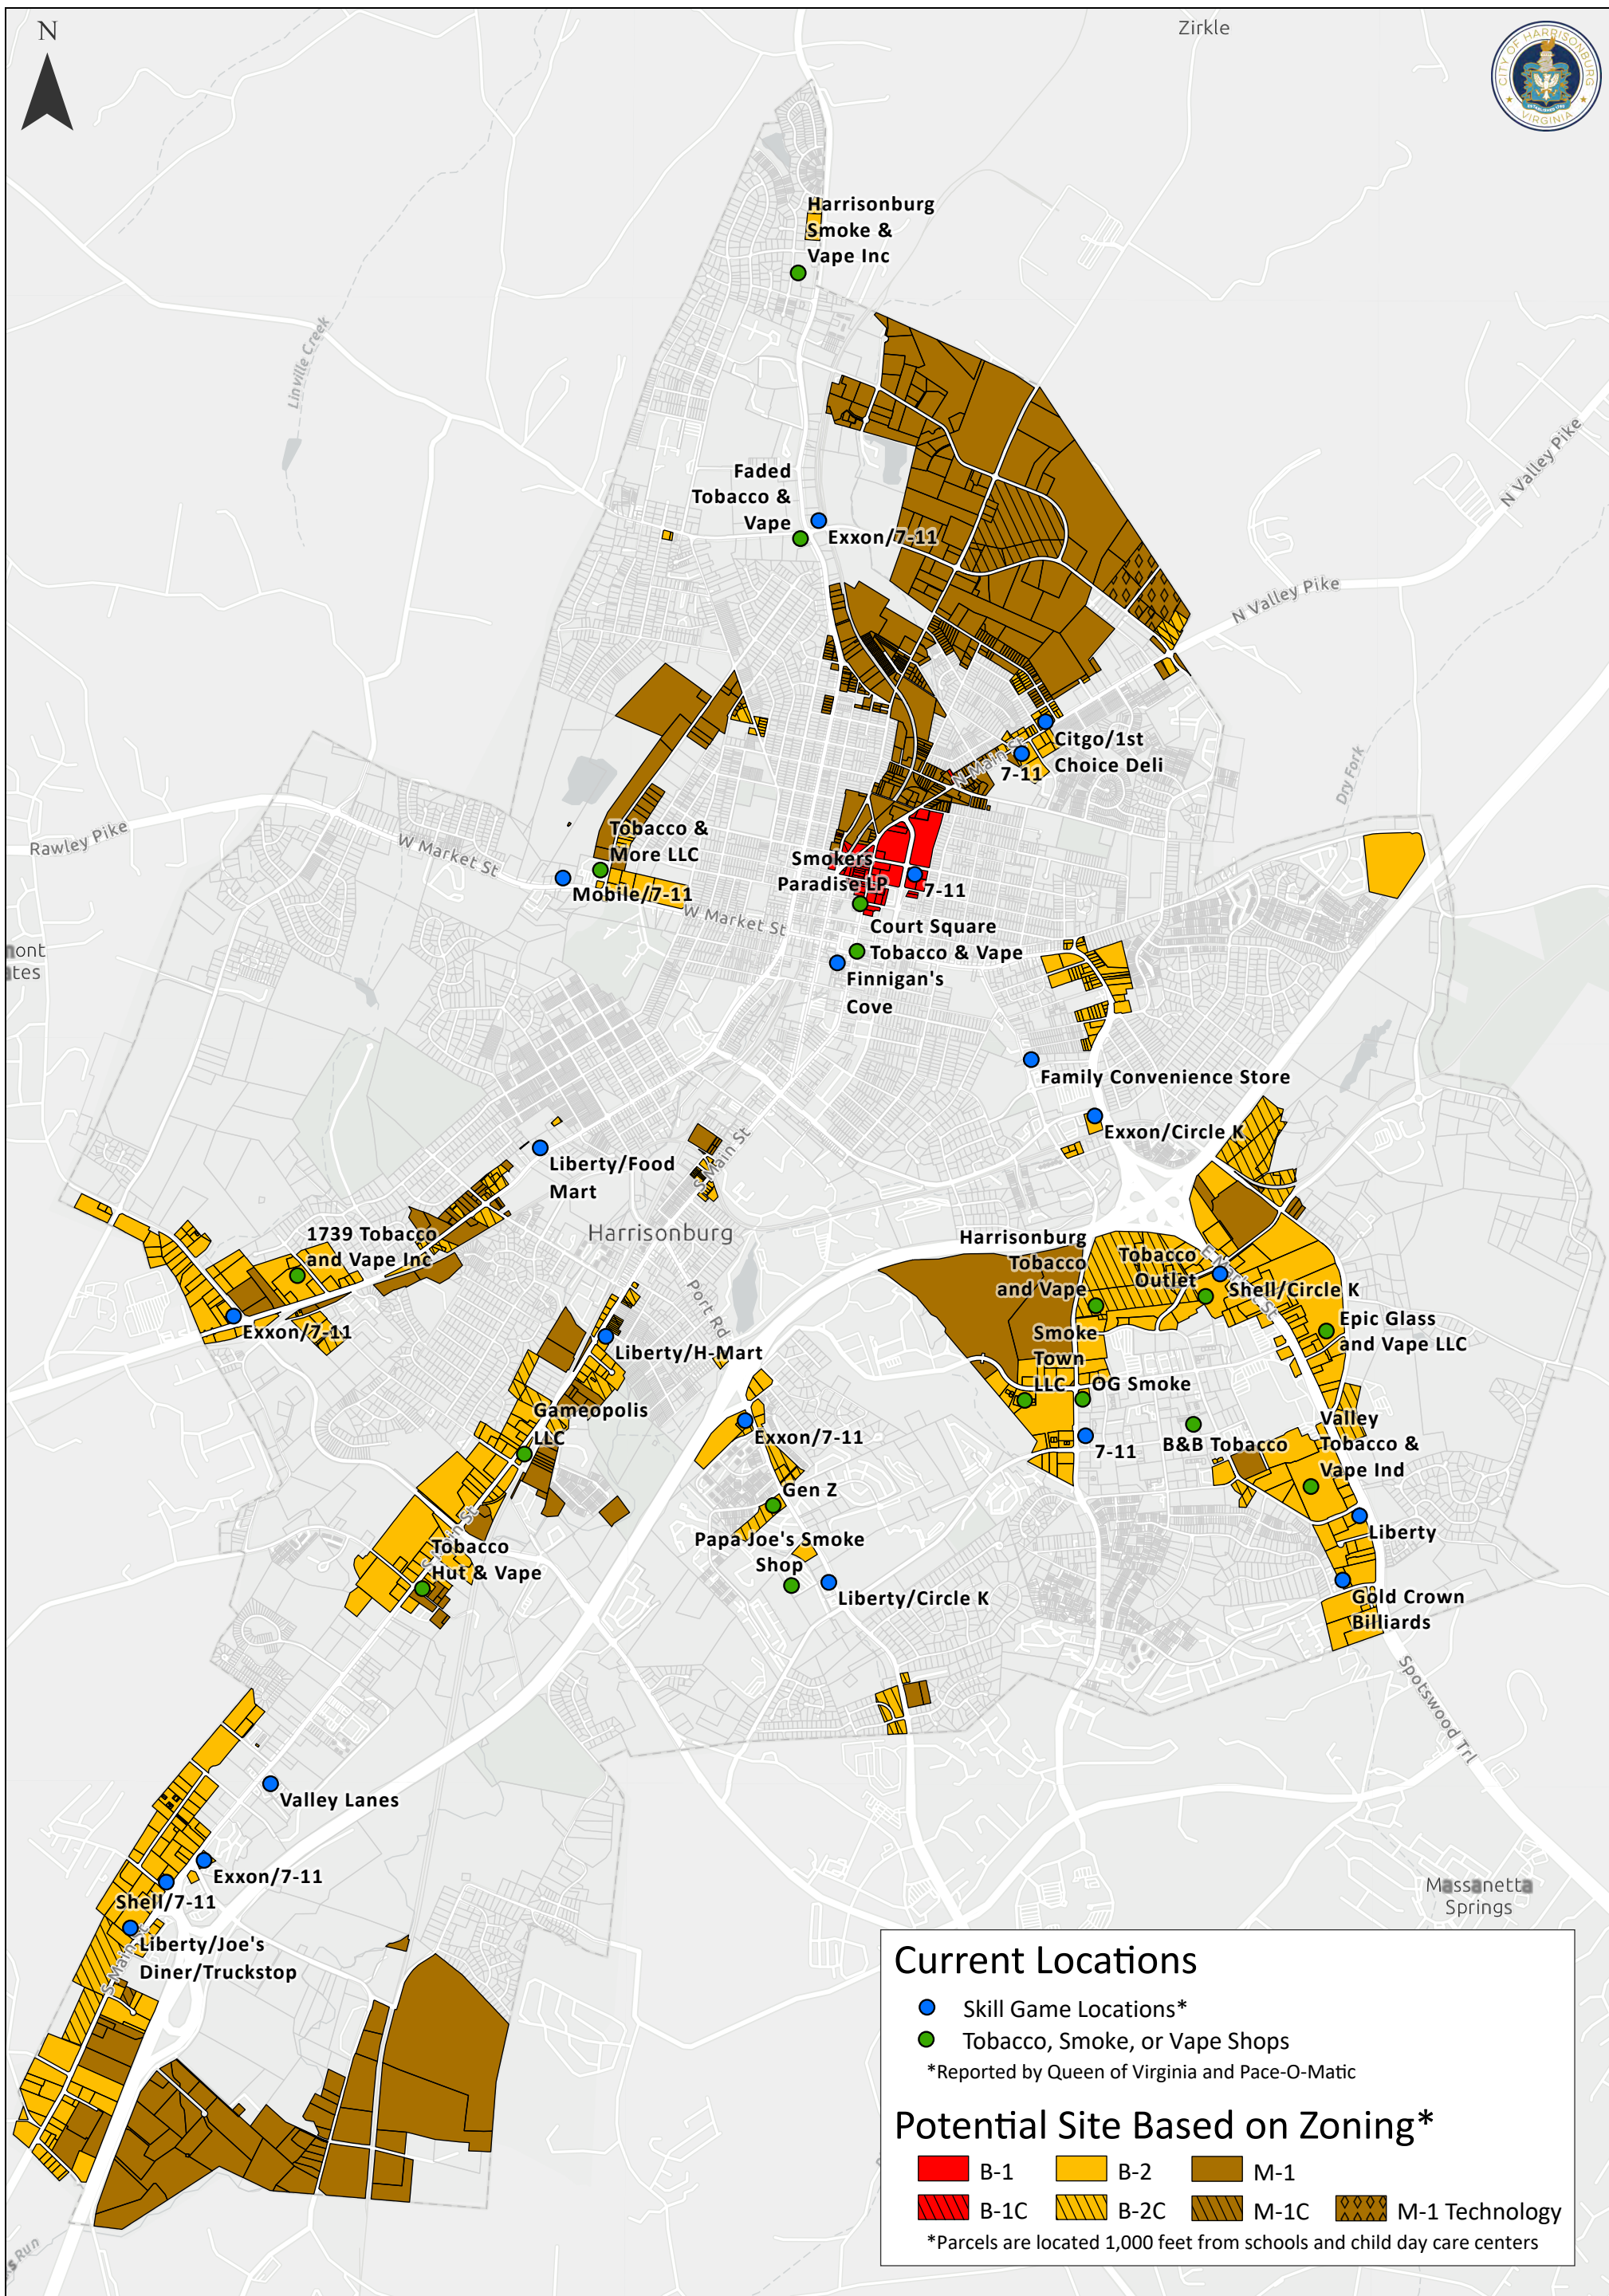

Potential Skill Game Locations and Tobacco, Smoke, or Vape Shops

Sources: City of Harrisonburg, Esri Community Map Contributors

Map Created: 6/03/2024