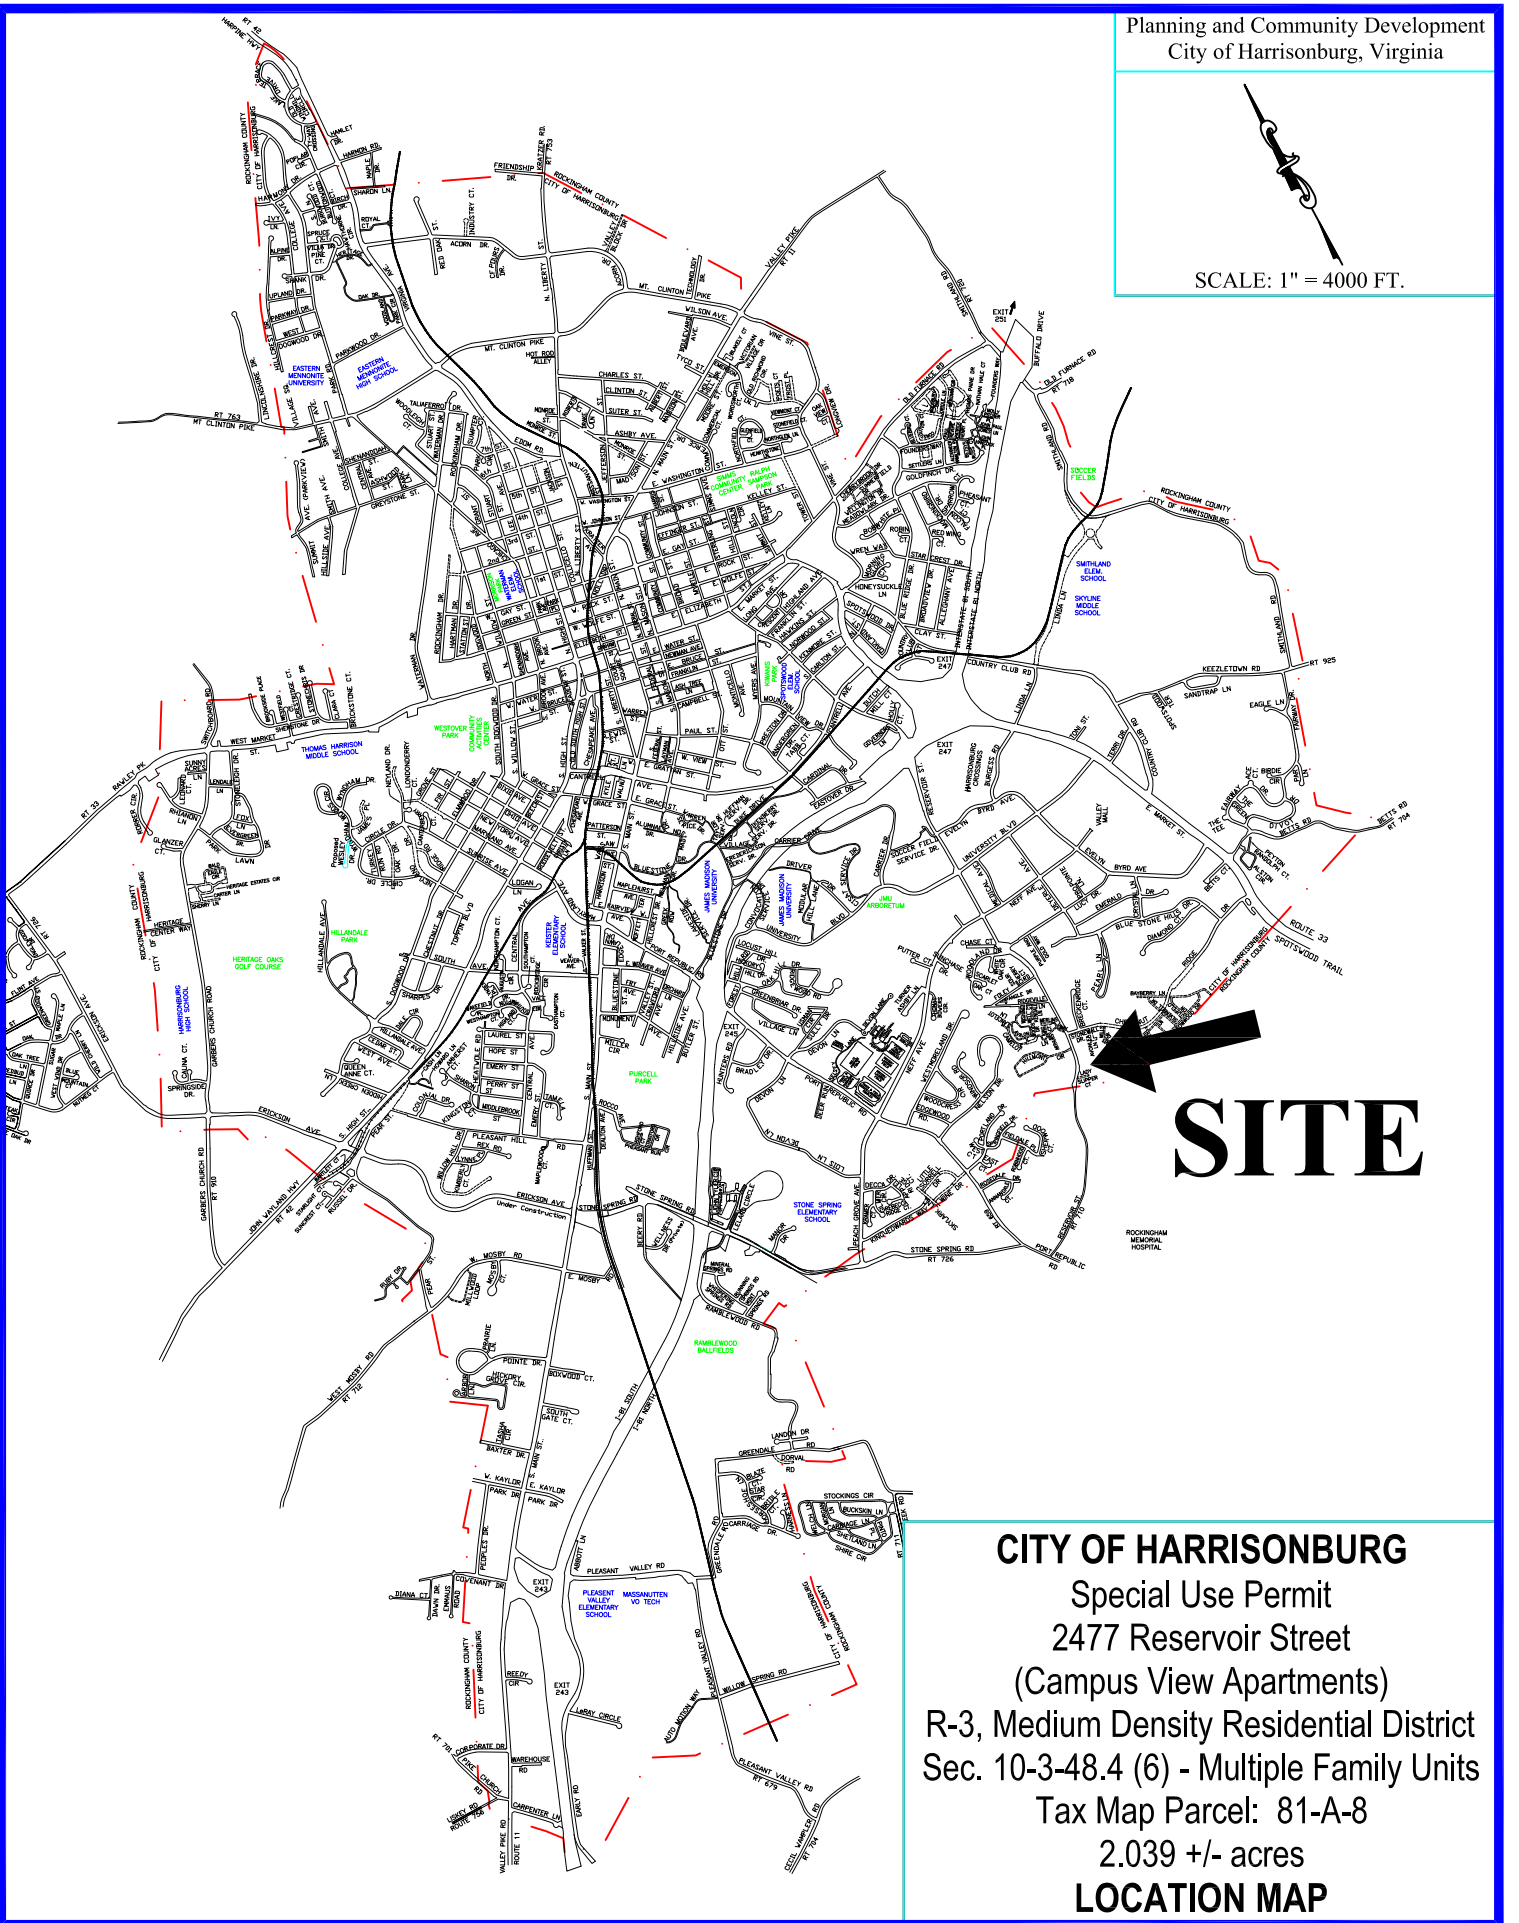

SCALE: 1" = 4000 FT.

SITE

CITY OF HARRISONBURG

Special Use Permit
2477 Reservoir Street
(Campus View Apartments)
R-3, Medium Density Residential District
Sec. 10-3-48.4 (6) - Multiple Family Units
Tax Map Parcel: 81-A-8
2.039 +/- acres
LOCATION MAP