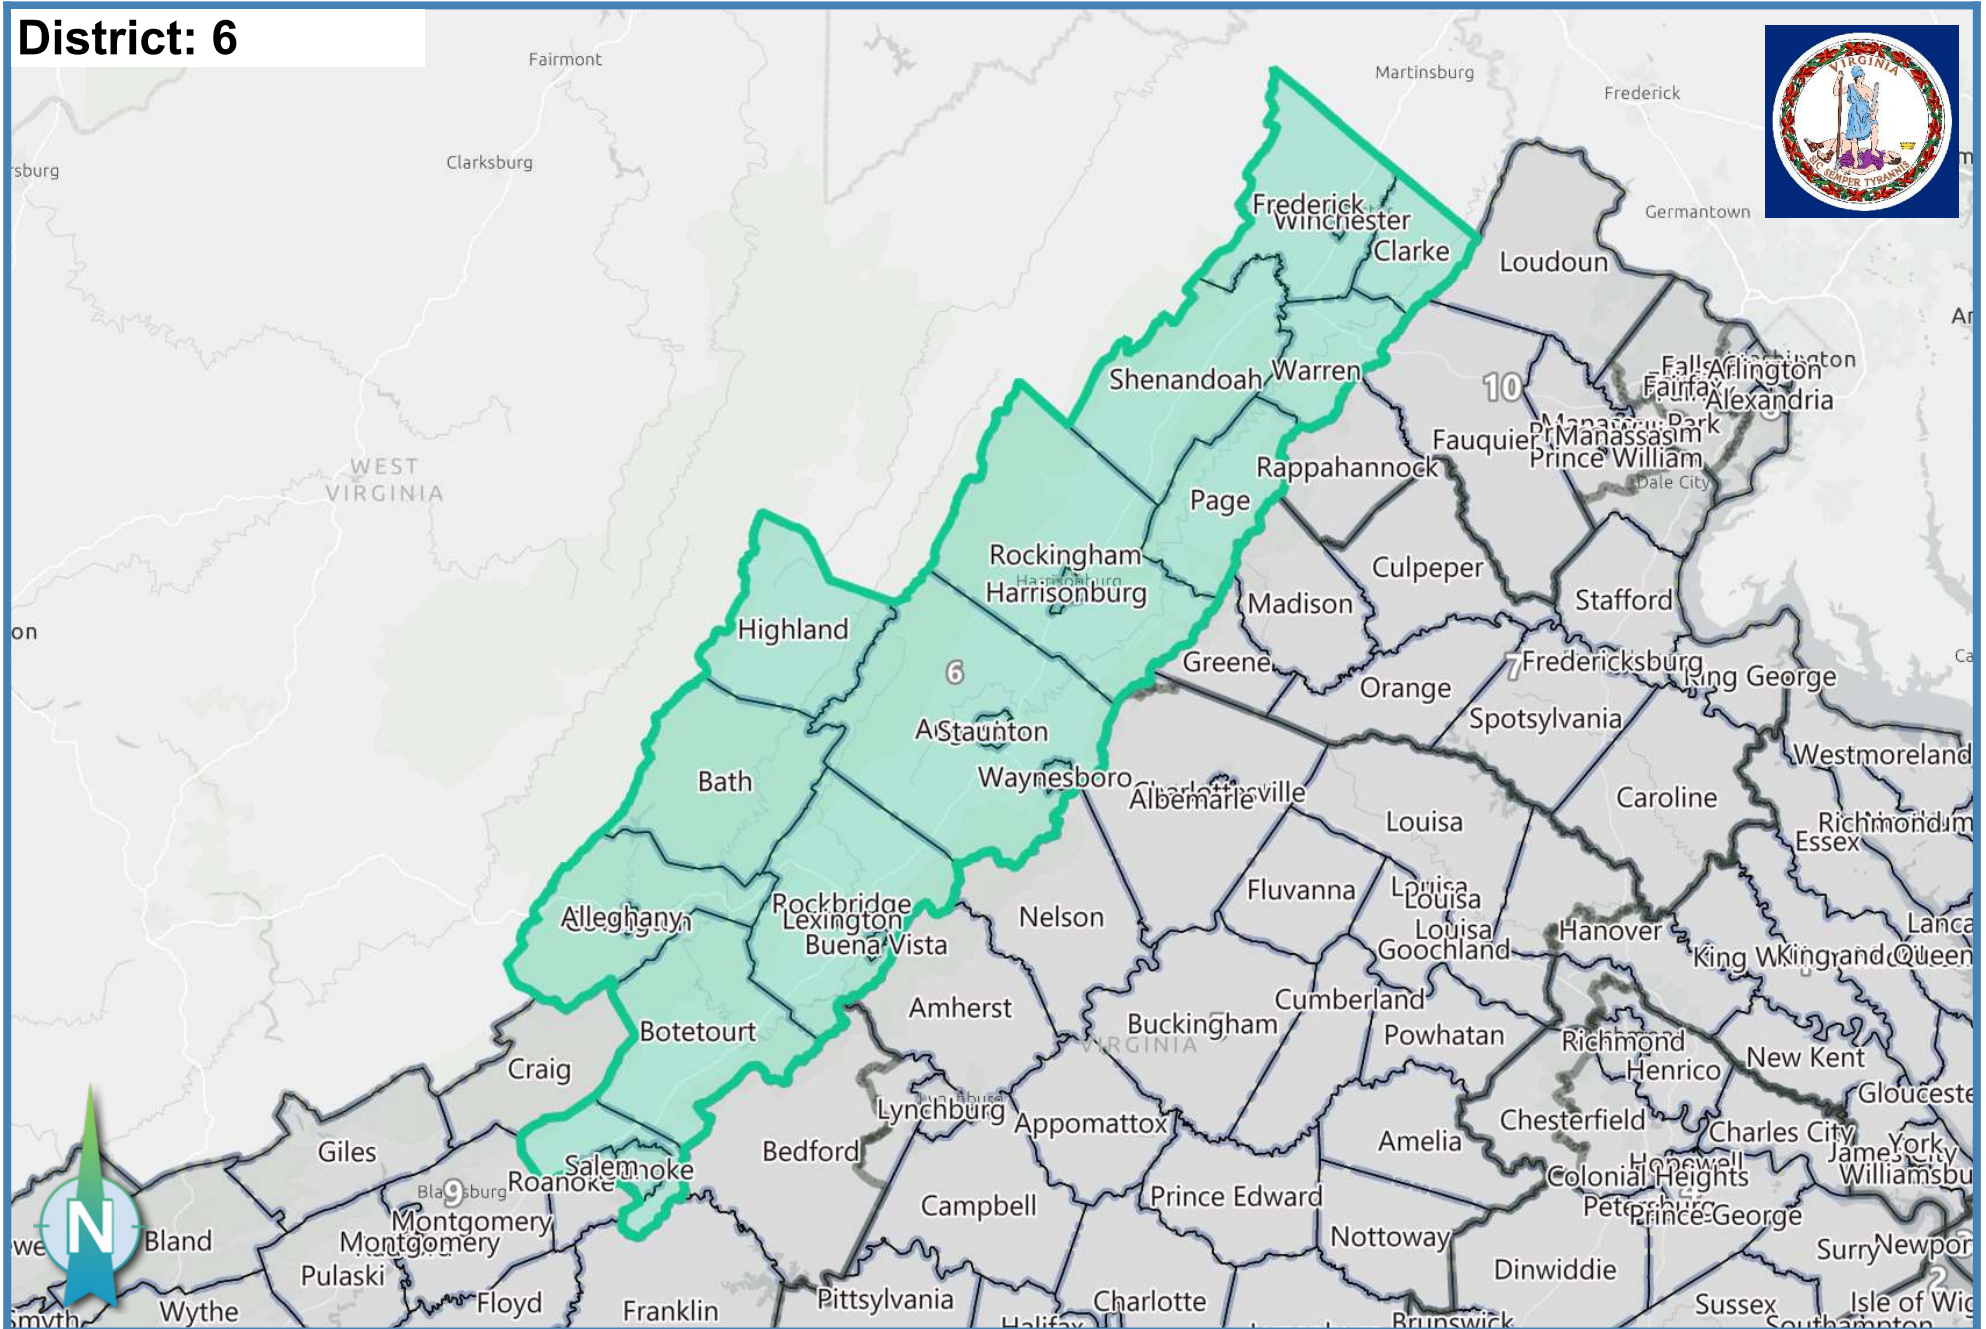

# District: 2

Ideal Population: 215,785

Deviation: -0.89 %

Total Population: **213,860**

Based on: 2020 Census Geography, 2020 PL94-171

# District: 6

Ideal Population: 784,672

Deviation: 0.00 %

Total Population: 784,672

Based on: 2020 Census Geography, 2020 PL94-171

# District: 34

Ideal Population: 86,314

Deviation: 0.39 %

Total Population: **86,651**

Based on: 2020 Census Geography, 2020 PL94-171