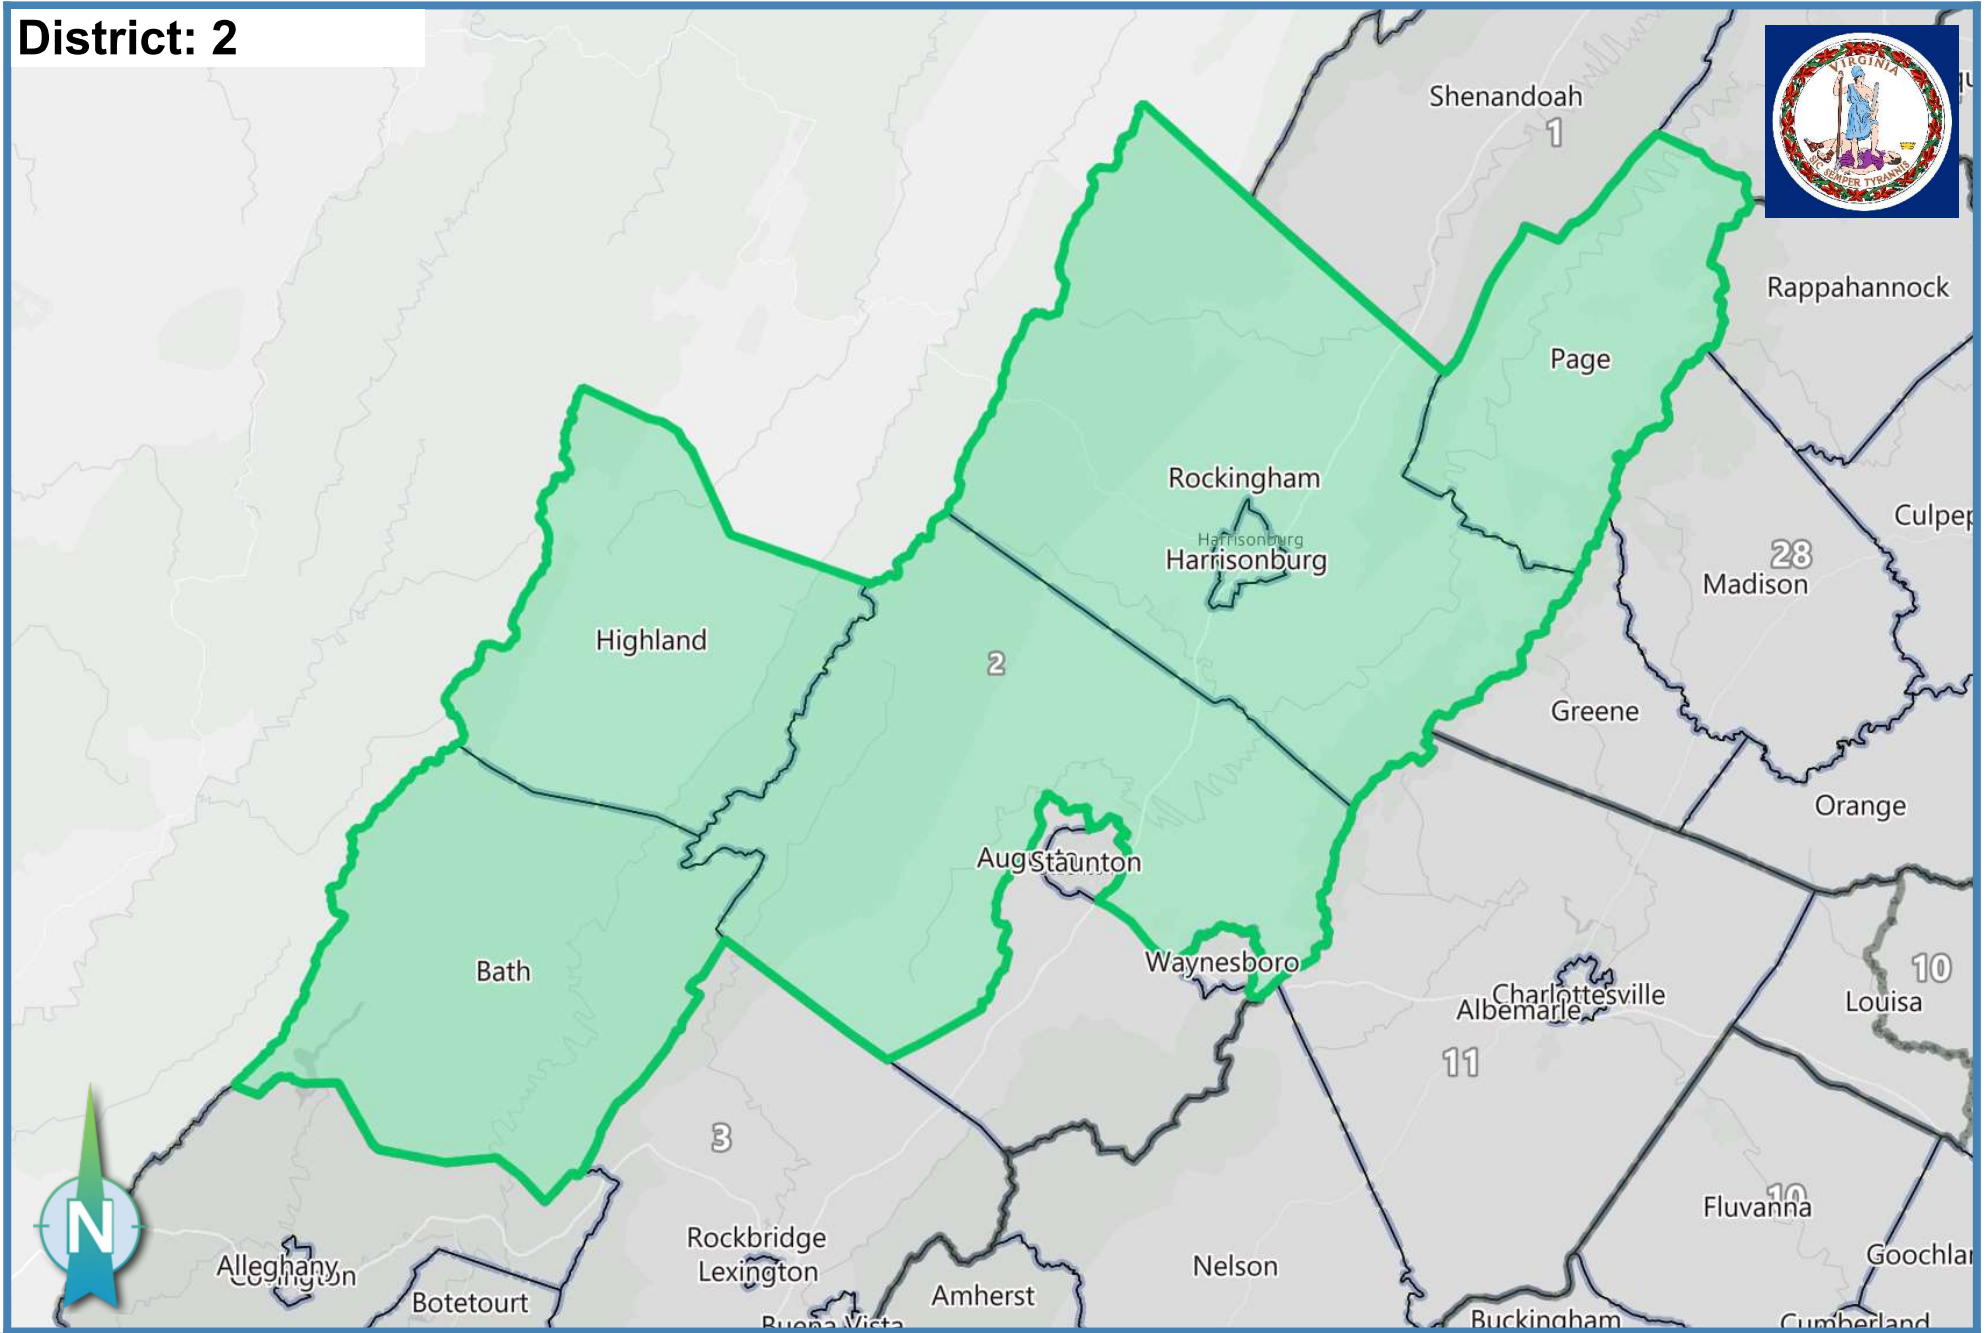

# District: 2

Ideal Population: 215,785

Deviation: -0.89 %

Total Population: **213,860**

Based on: 2020 Census Geography, 2020 PL94-171

# District: 6

Ideal Population: 784,672

Deviation: 0.00 %

Total Population: 784,672

Based on: 2020 Census Geography, 2020 PL94-171

# District: 34

Ideal Population: 86,314

Deviation: 0.39 %

Total Population: **86,651**

Based on: 2020 Census Geography, 2020 PL94-171