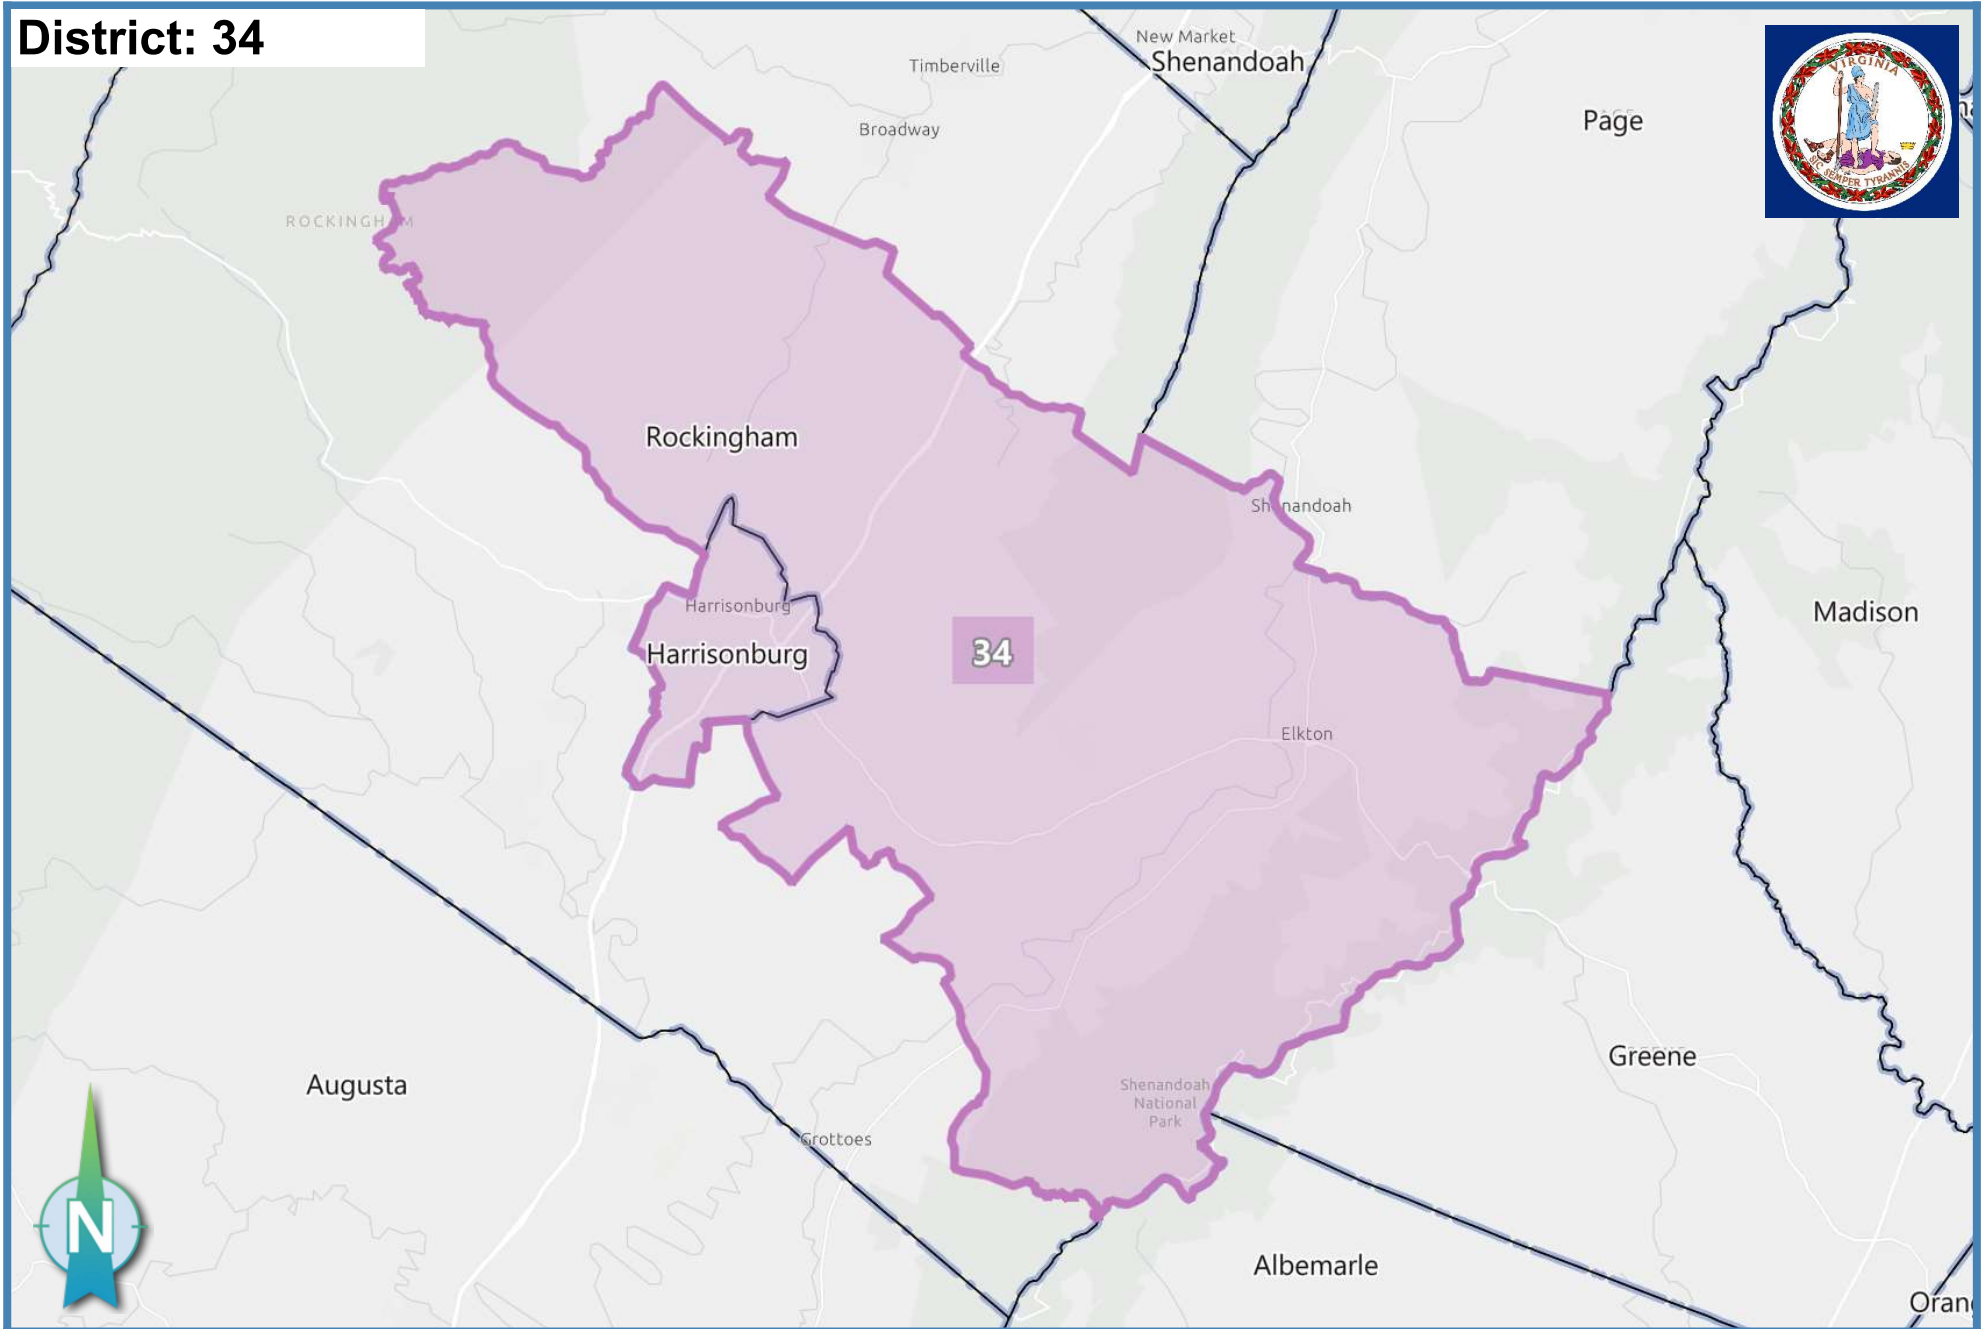

# District: 2

Ideal Population: 215,785

Deviation: -0.89 %

Total Population: **213,860**

Based on: 2020 Census Geography, 2020 PL94-171

# District: 6

Ideal Population: 784,672

Deviation: 0.00 %

Total Population: 784,672

Based on: 2020 Census Geography, 2020 PL94-171

# District: 34

Ideal Population: 86,314

Deviation: 0.39 %

Total Population: **86,651**

Based on: 2020 Census Geography, 2020 PL94-171