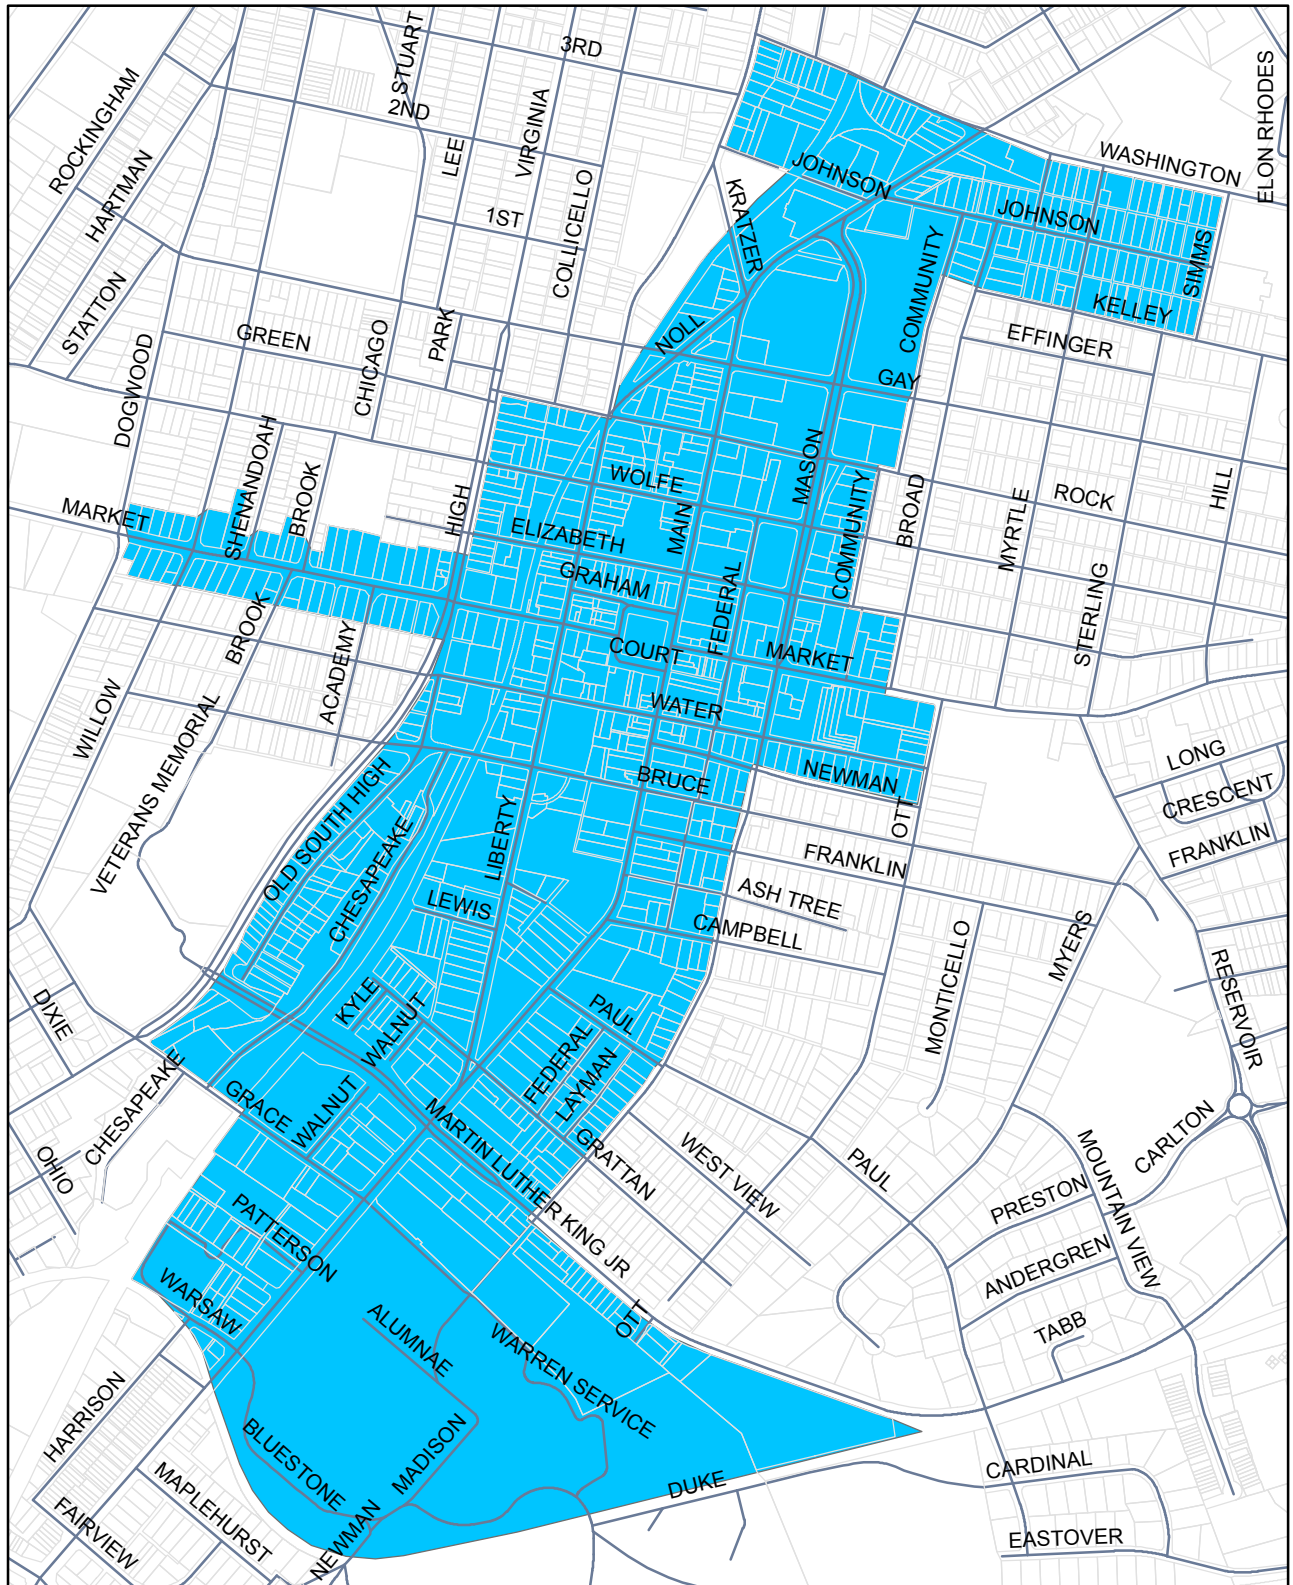

ARTS & CULTURAL DISTRICT

Downtown Harrisonburg

LEGEND

 ARTS & CULTURAL DISTRICT

Adopted June 14, 2016